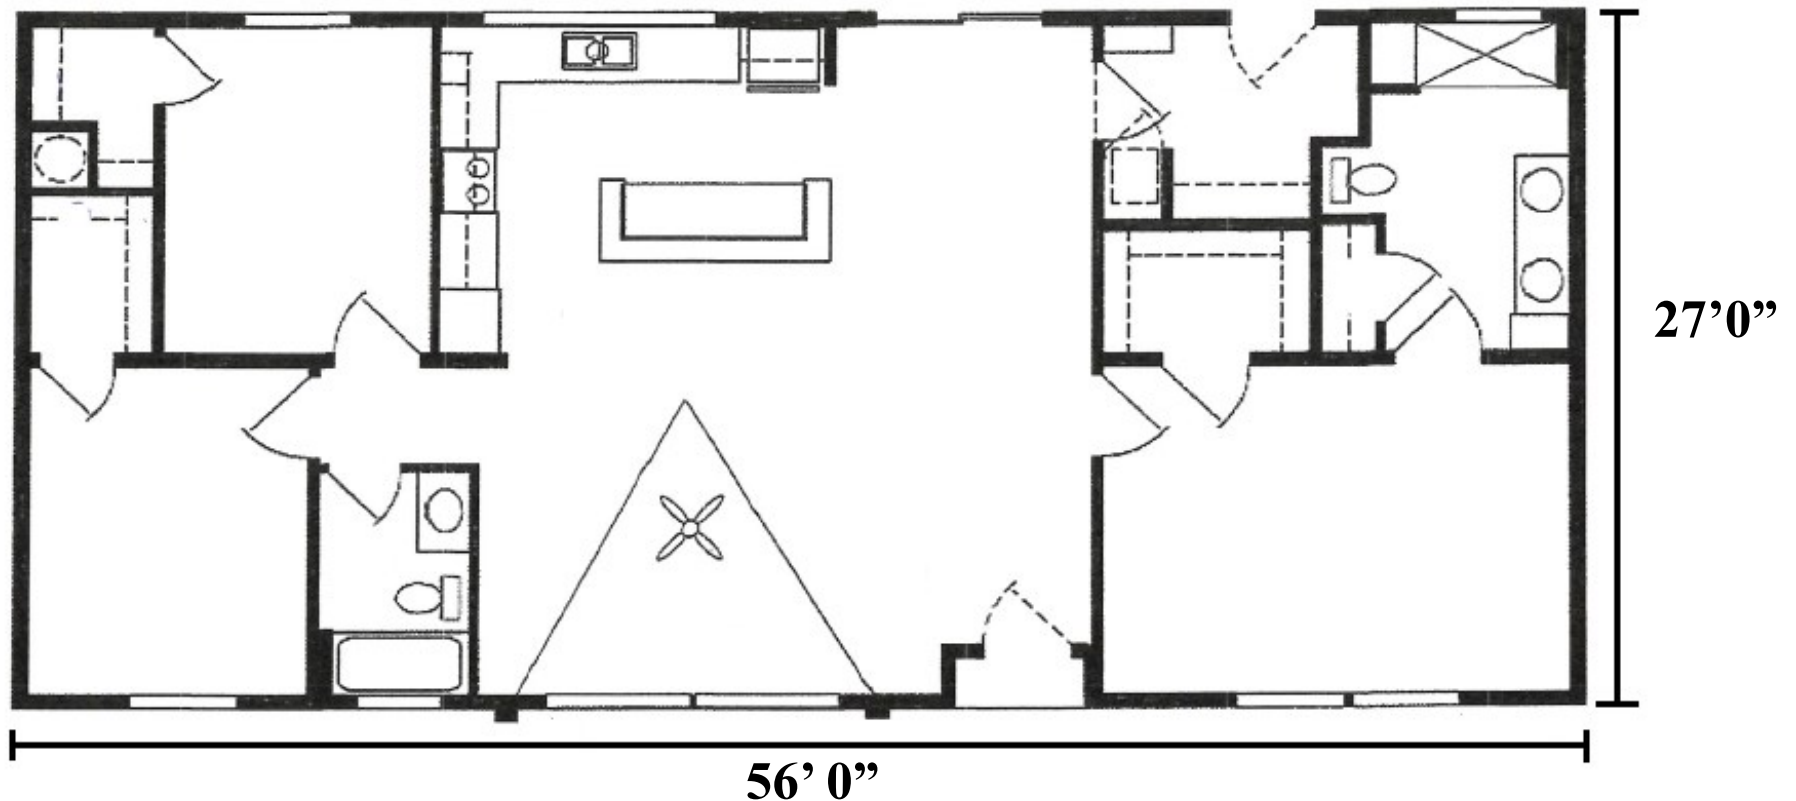

Artist's Retreat

3 Bedroom · 2 Bath · 1,512 Square Feet

MODEL 1221

COACH CORRAL

THE HOME PEOPLE SINCE 1972

Coach Corral, Inc.

3906 Cedardale Road - Mount Vernon, WA 98274

360.424.8448 - office@coachcorral.com