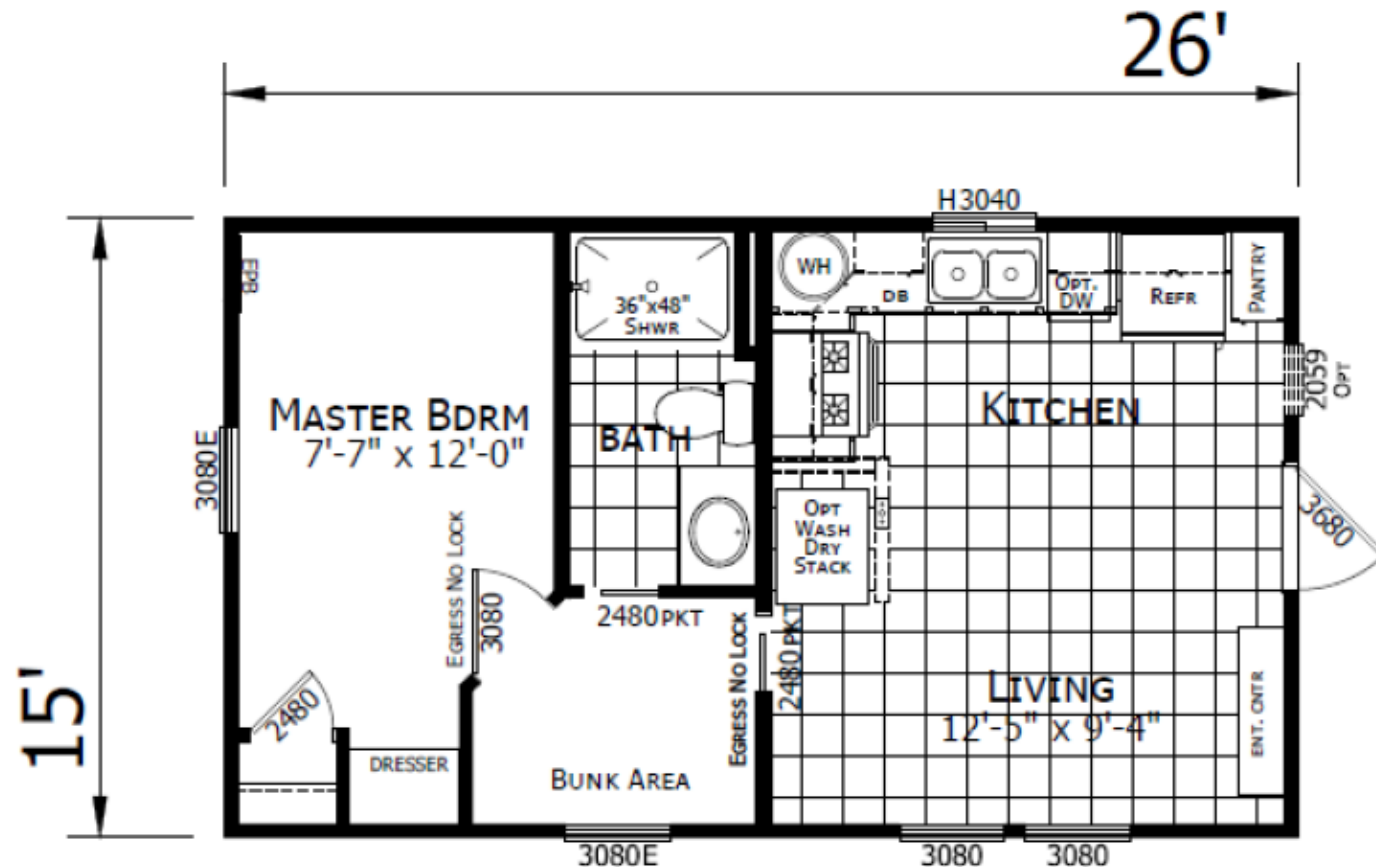

Thielsen

1 Bedroom · 1 Bath · 390 Square Feet

COACH CORRAL MODEL 529

THE HOME PEOPLE SINCE 1972

Coach Corral, Inc.

3906 Cedardale Road - Mount Vernon, WA 98274

360.424.8448 - office@coachcorral.com

www.coachcorral.com