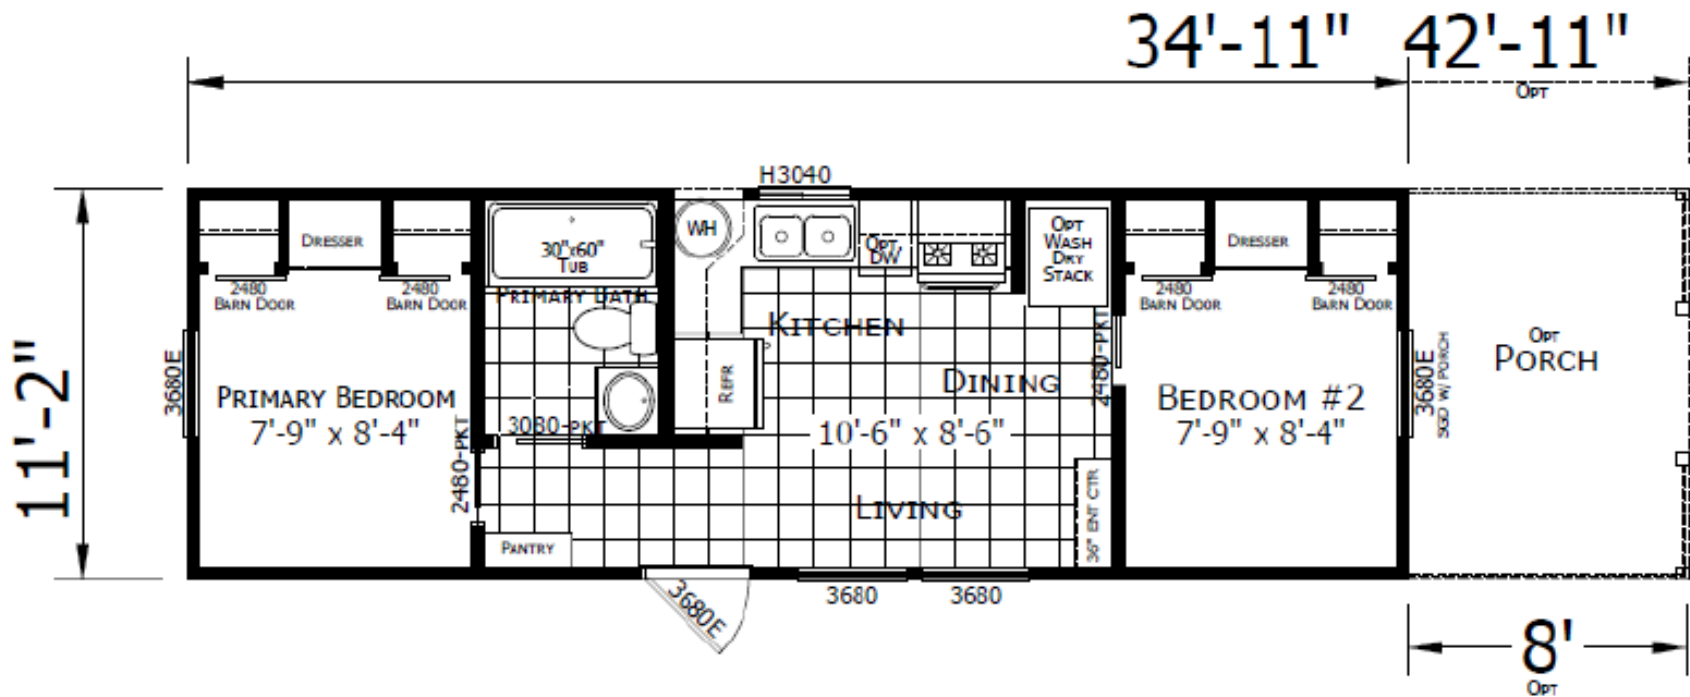

Capricorn

2 Bedroom · 1 Bath · 397 Square Feet

COACH CORRAL MODEL 531

THE HOME PEOPLE SINCE 1972

Coach Corral, Inc.

3906 Cedardale Road - Mount Vernon, WA 98274

360.424.8448 - office@coachcorral.com

www.coachcorral.com