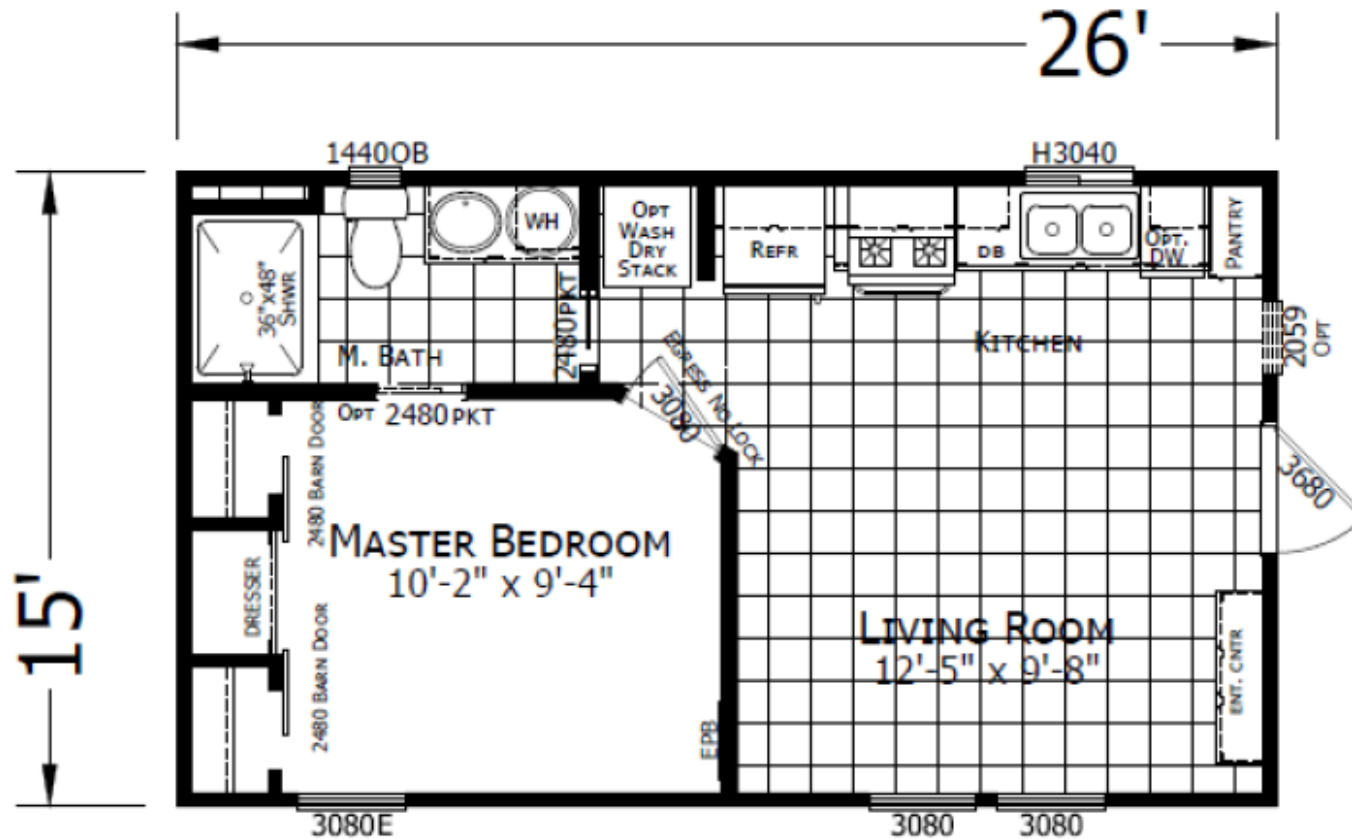

Alder

1 Bedroom · 1 Bath · 390 Square Feet

COACH CORRAL MODEL 522

THE HOME PEOPLE SINCE 1972

Coach Corral, Inc.
3906 Cedardale Road - Mount Vernon, WA 98274
360.424.8448 - office@coachcorral.com
www.coachcorral.com