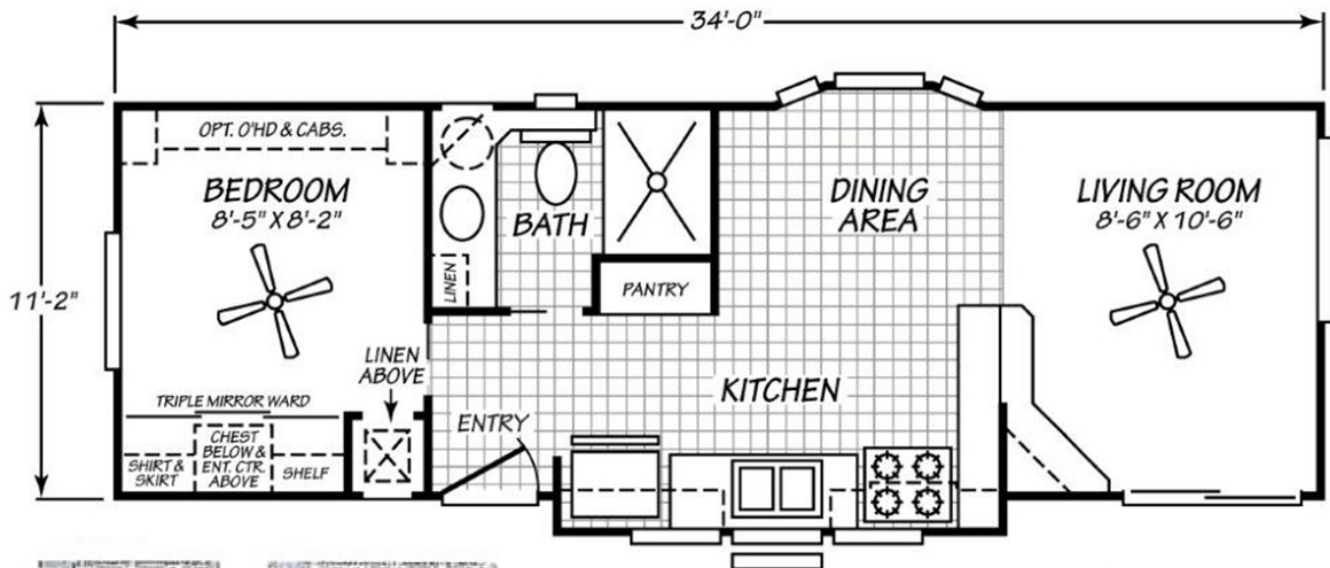

# COACH CORRAL

THE HOME PEOPLE SINCE 1972

MODEL 12341J- 1 BEDROOM-1 BATH-399 SQUARE FEET

ALTERNATE ENTRY #1

ALTERNATE ENTRY #2