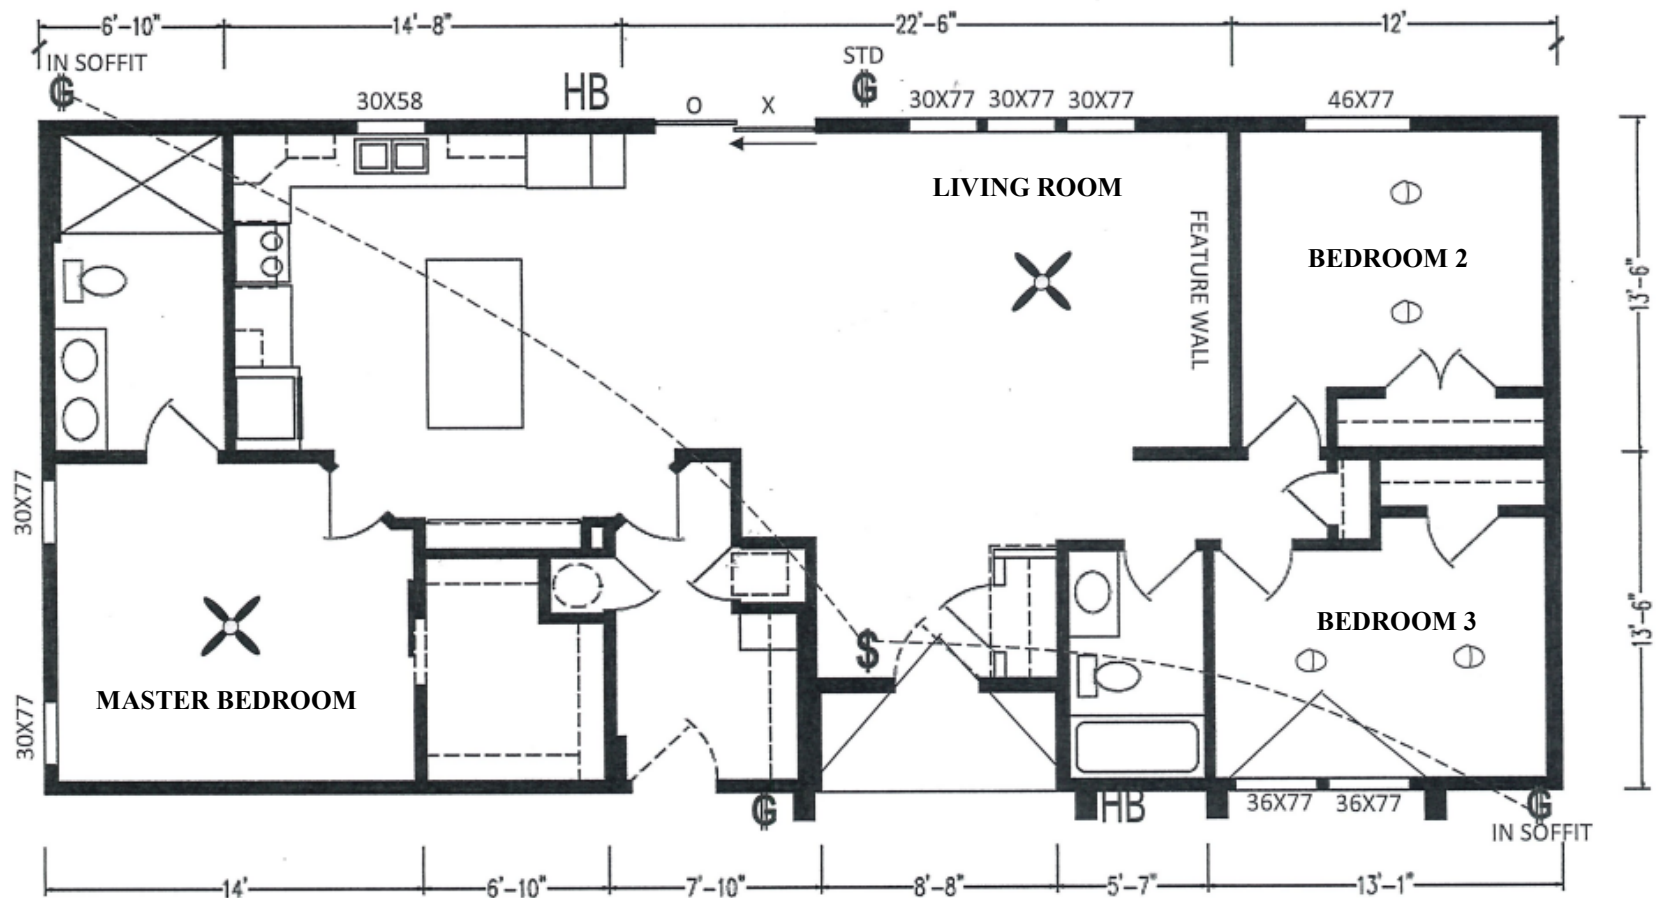

The Farmhouse

3 Bedroom · 2 Bath · 1512 Square Feet

COACH CORRAL

MODEL Genesis/Sequoia

THE HOME PEOPLE SINCE 1972

Coach Corral, Inc.

3906 Cedardale Road - Mount Vernon, WA 98274

360.424.8448 - office@coachcorral.com