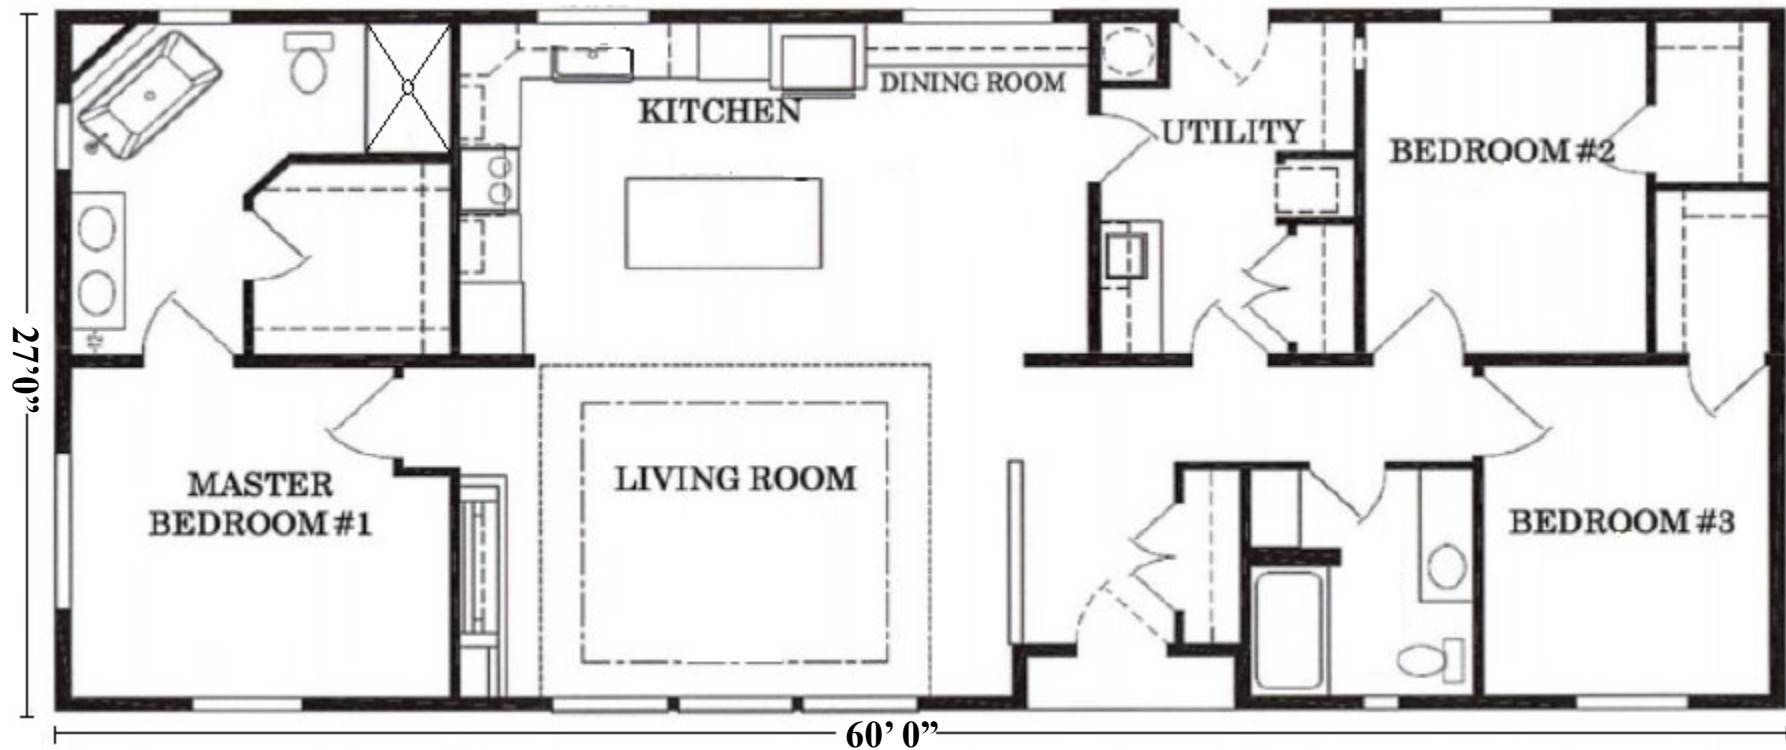

COACH CORRAL

THE HOME PEOPLE SINCE 1972

The Blues Club

3 Bedroom · 2 Bath · 1,620 Square Feet

MODEL 1260CT

Coach Corral, Inc.

3906 Cedardale Road - Mount Vernon, WA 98274

360.424.8448 - office@coachcorral.com