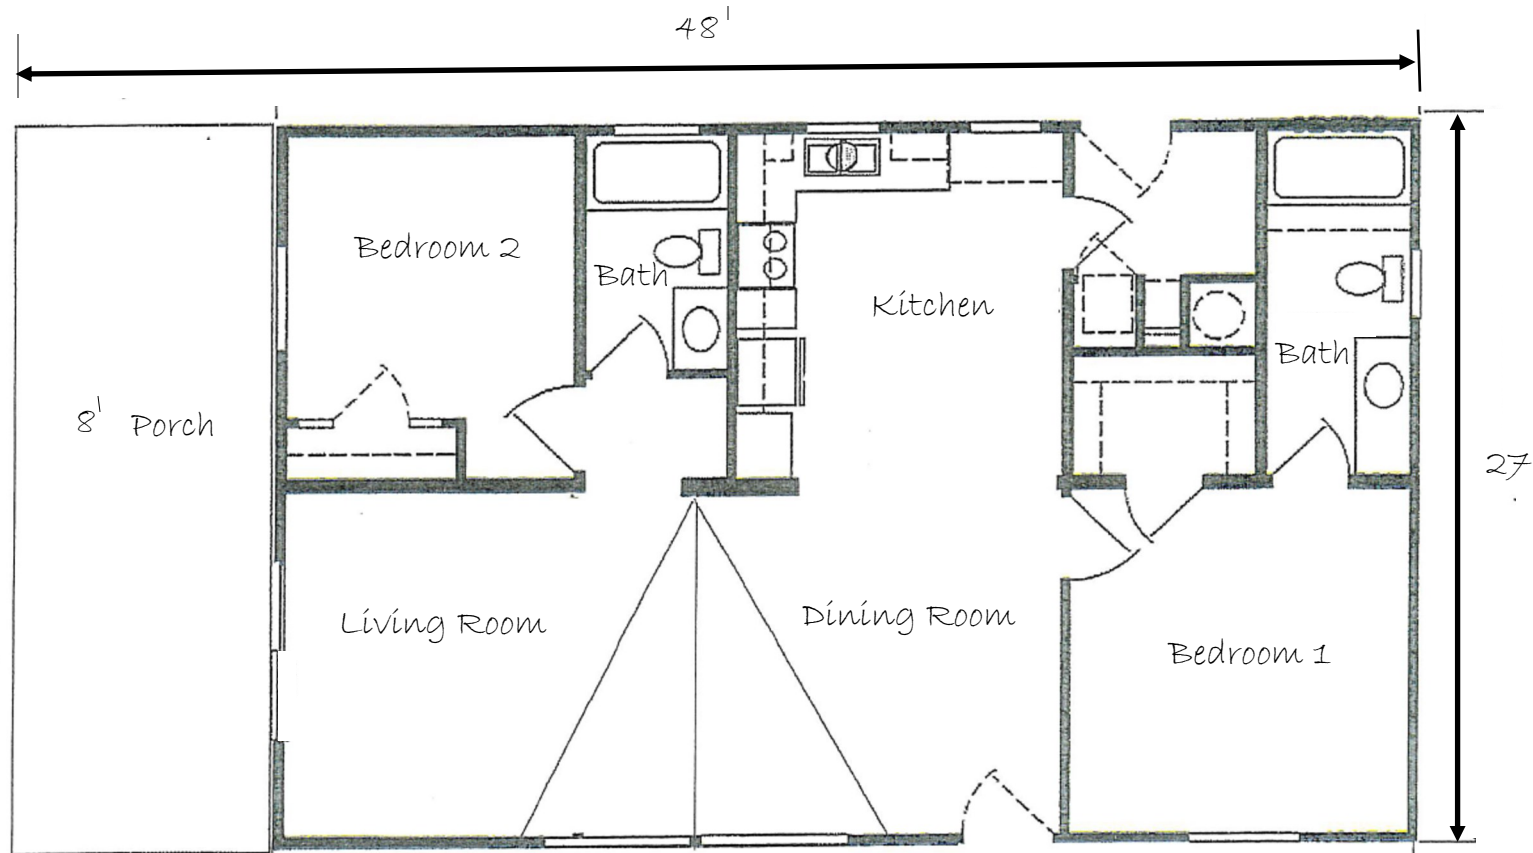

COACH CORRAL

THE HOME PEOPLE SINCE 1972

Ponderosa

2 Bedroom · 2 Bath · 1000 Square Feet

MODEL 9200CT

Coach Corral, Inc.

3906 Cedardale Road - Mount Vernon, WA 98274

360.424.8448 - office@coachcorral.com