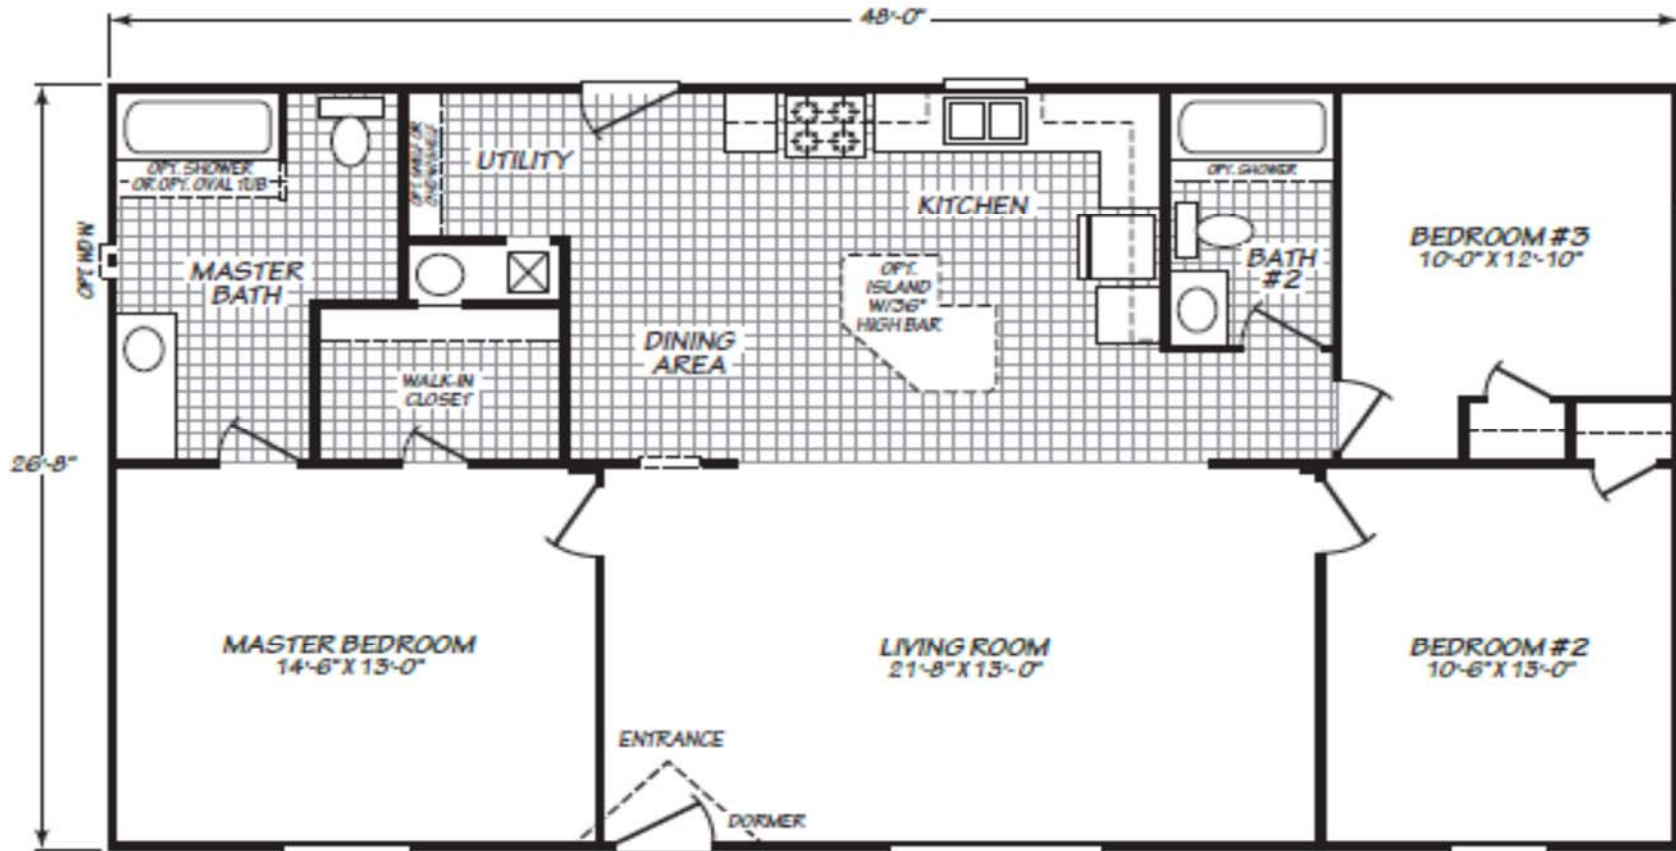

The Home People Since 1972

Eagle's Nest

3 Bedroom · 2 Bath · 1,279 Square Feet

MODEL F28483S

Coach Corral, Inc.

3906 Cedardale Road - Mount Vernon, WA 98274

360.424.8448 - office@coachcorral.com

www.coachcorral.com