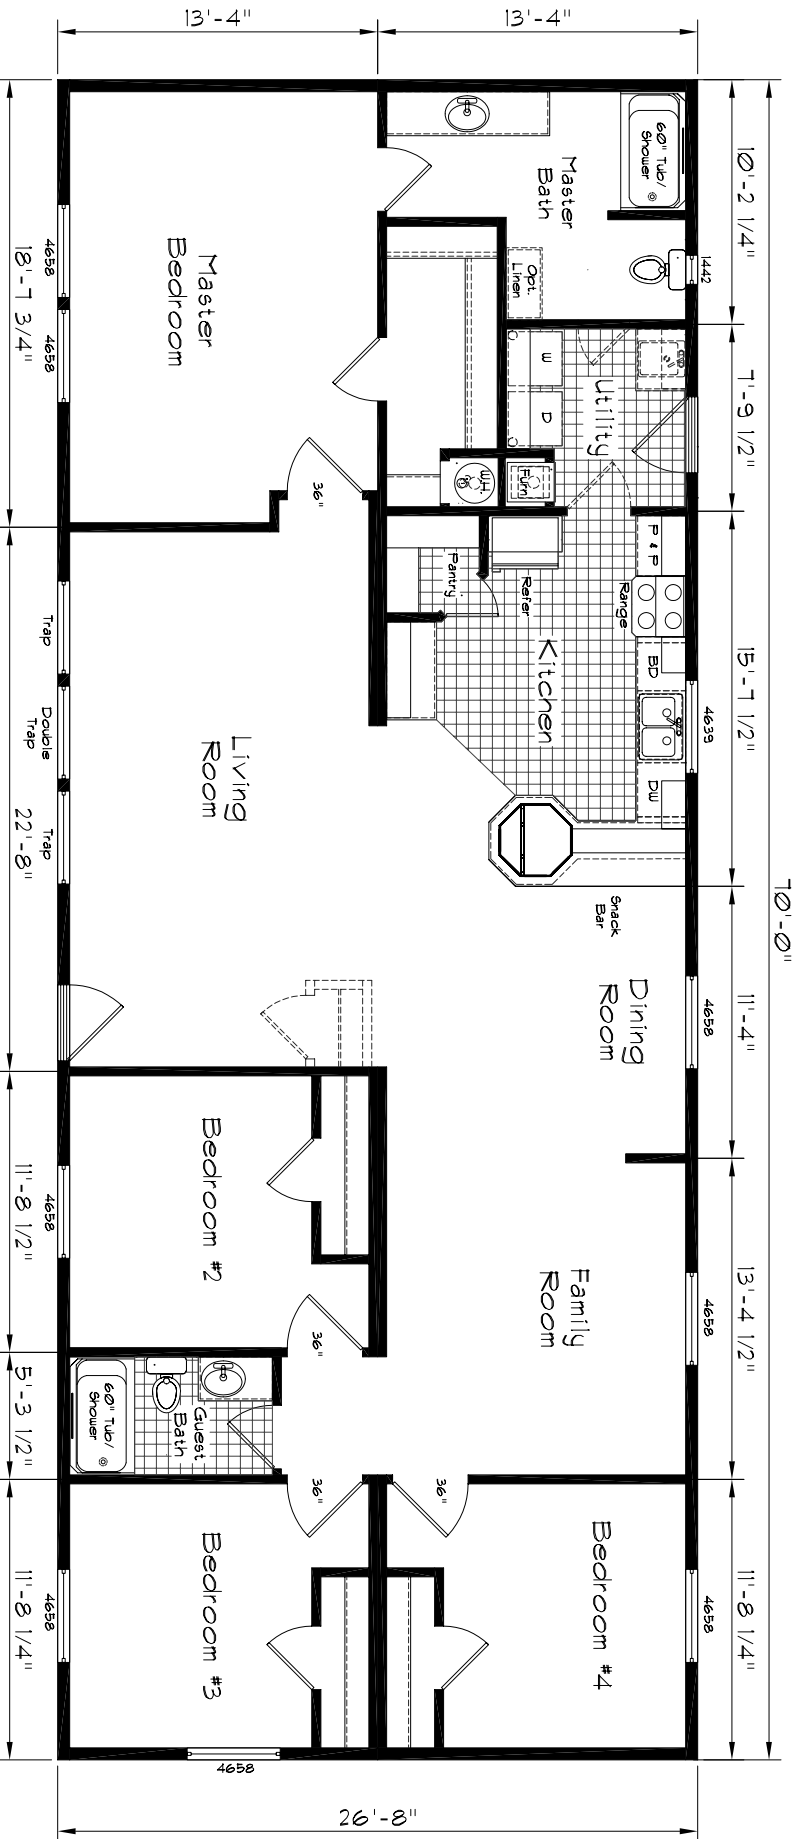

Pinehurst

Model: 2505

4 Bedroom, 2 Bath

1867 Square Feet

Floor Size

10'-0" x 26'-8"