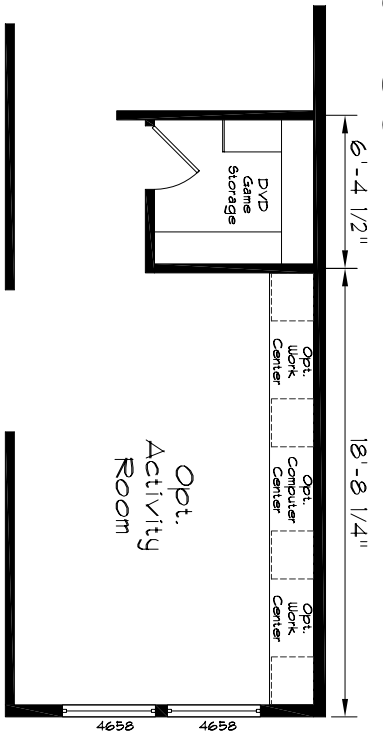

Pinehurst

Model: 2505

4 Bedroom, 2 Bath

1867 Square Feet

Floor Size

10'-0" x 26'-8"