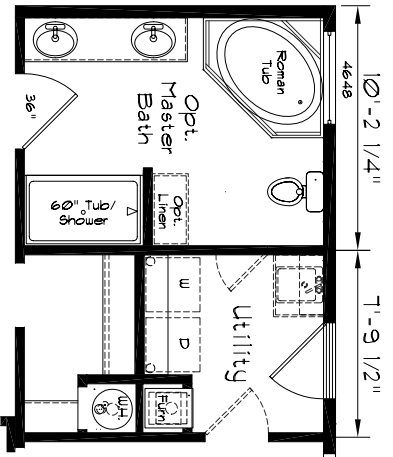

Pinehurst

Model: 2505

4 Bedroom, 2 Bath

1867 Square Feet

Floor Size

10'-0" x 26'-8"