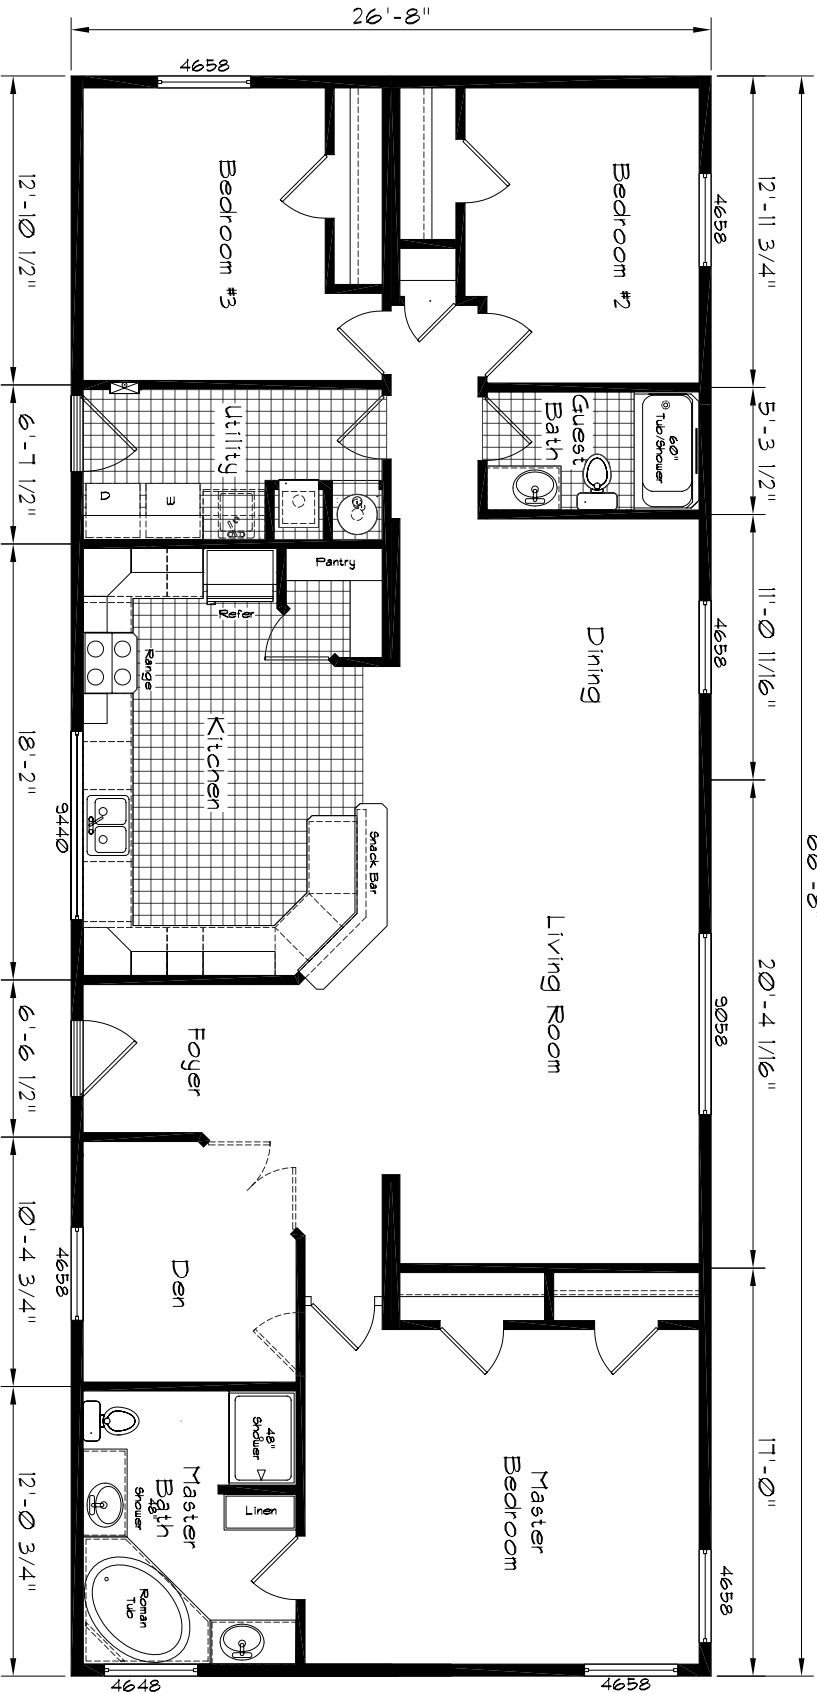

Cedar Canyon

Model: 2059
 3 Bedroom, 2 Bath
 1778 Square Feet
 Actual Floor Size
 66'-8" X 26'-8"