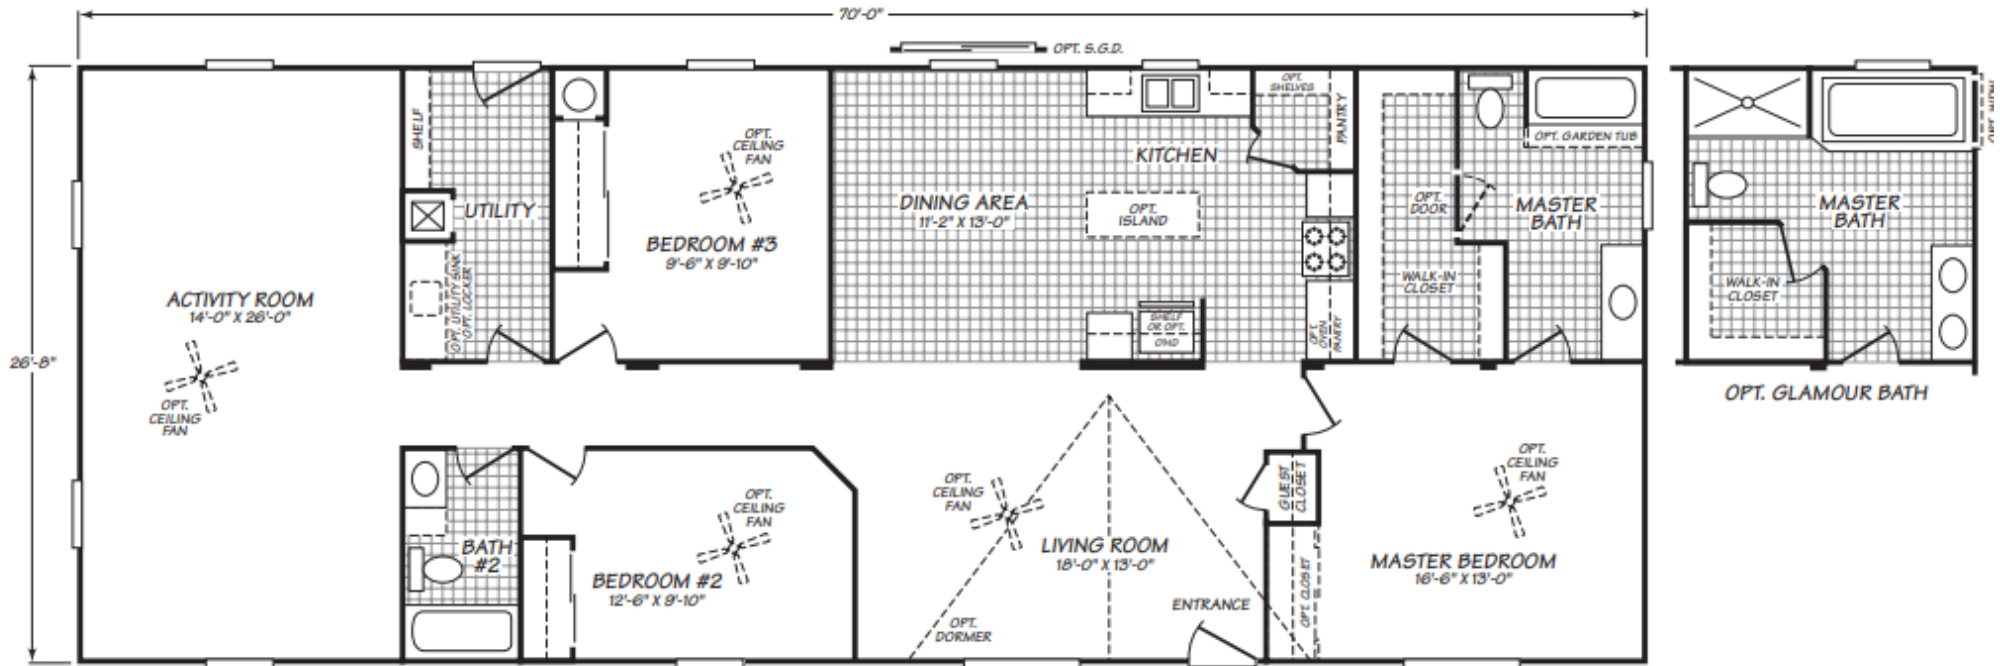

COACH CORRAL

THE HOME PEOPLE SINCE 1972

Weston Xtreme

3 Bedroom · 2 Bath · 1866 Square Feet

MODEL 28703W

Coach Corral, Inc.

3906 Cedardale Road - Mount Vernon, WA 98274

360.424.8448 - office@coachcorral.com