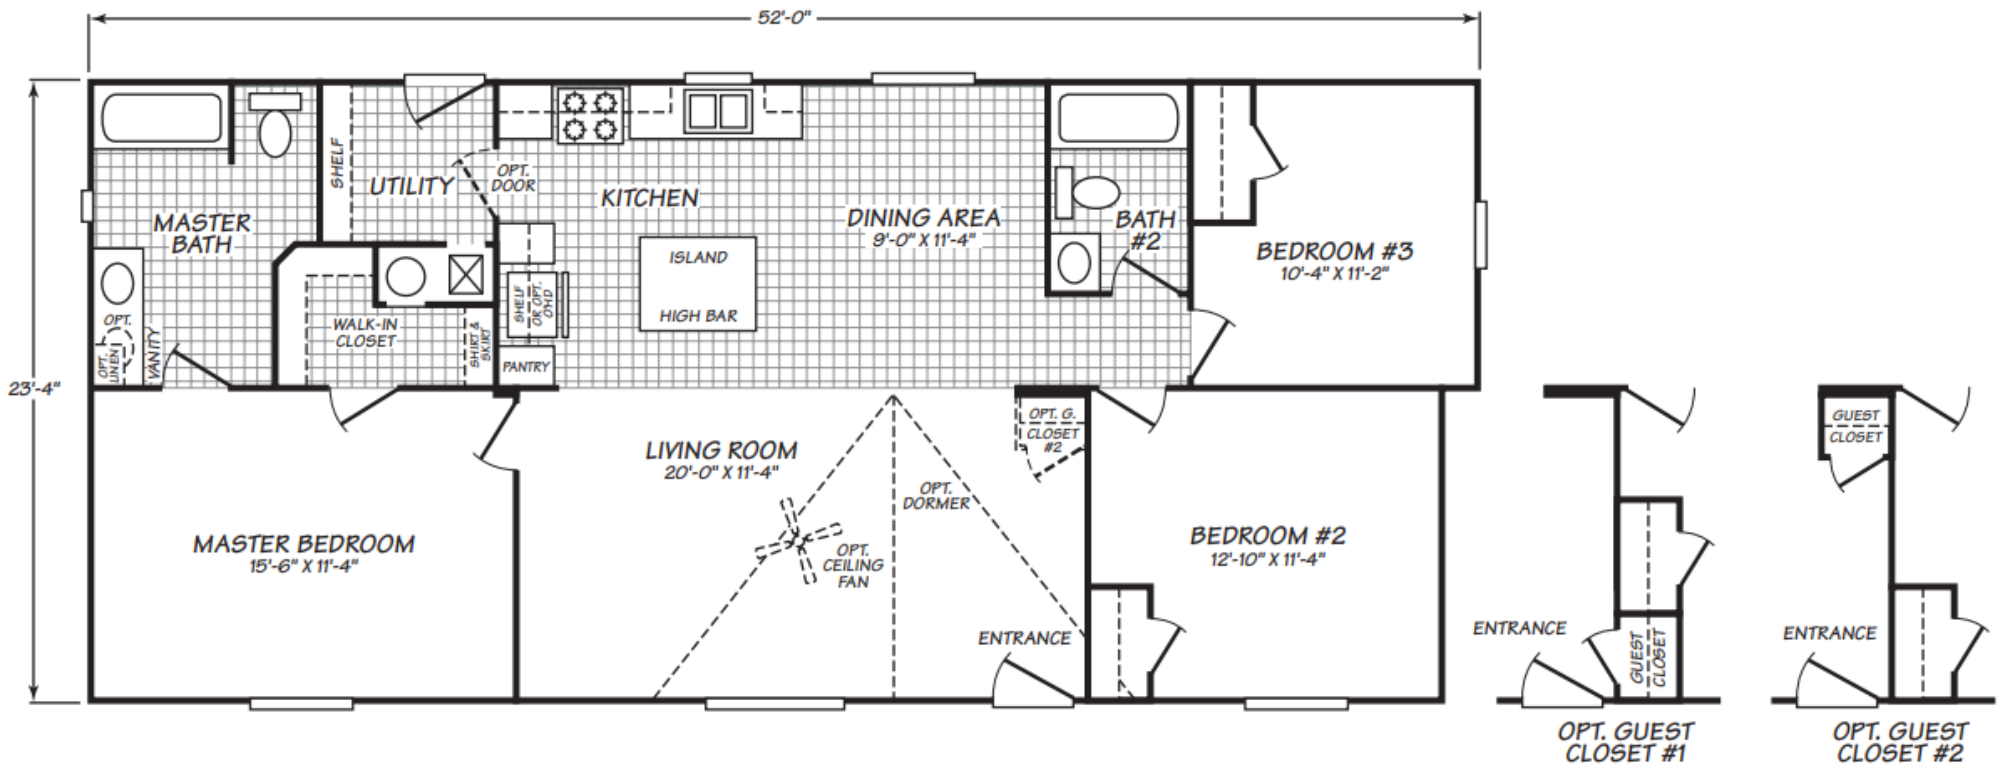

COACH CORRAL

THE HOME PEOPLE SINCE 1972

Weston Super Value

3 Bedroom · 2 Bath · 1190 Square Feet

MODEL 24523X

Coach Corral, Inc.

3906 Cedardale Road - Mount Vernon, WA 98274

360.424.8448 - office@coachcorral.com