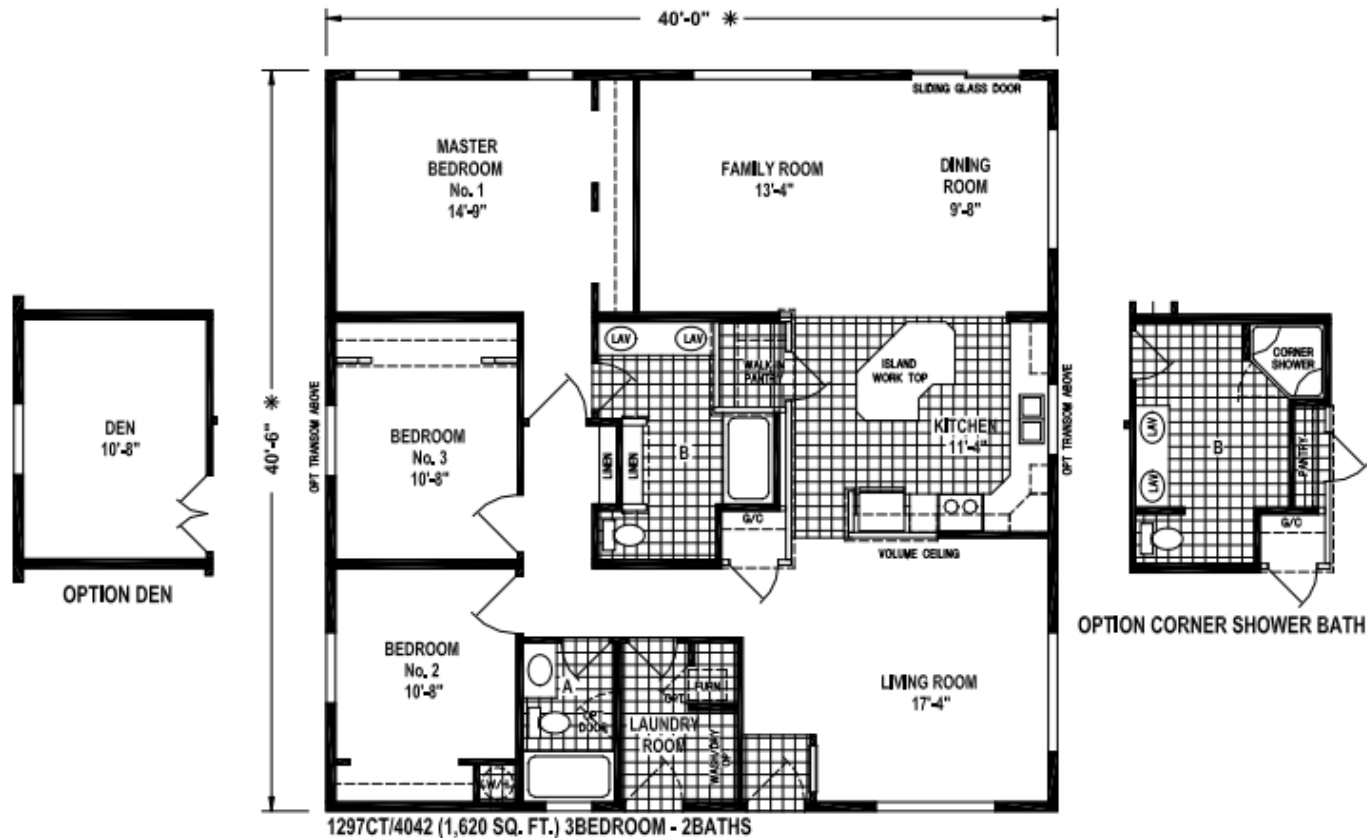

Coach Corral, Inc.

3906 Cedardale Road - Mount Vernon, WA 98274

360.424.8448 - office@coachcorral.com

www.coachcorral.com