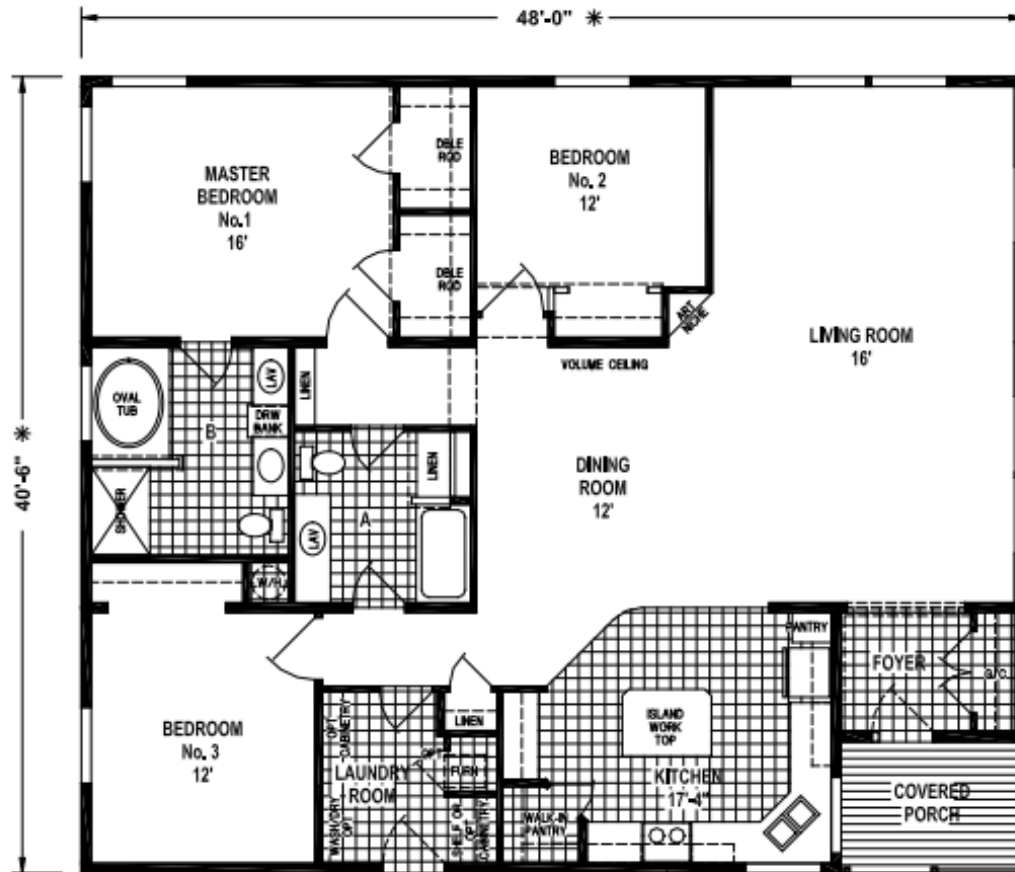

## West Ridge

3 Bedroom · 2 Bath · 1881 Square Feet

## MODEL 1273CT

1273CT/4842 (1,881 SQ. FT.) 3BEDROOM - 2BATHS

OPTION PORCH

Coach Corral, Inc.

3906 Cedardale Road - Mount Vernon, WA 98274

360.424.8448 - office@coachcorral.com

www.coachcorral.com