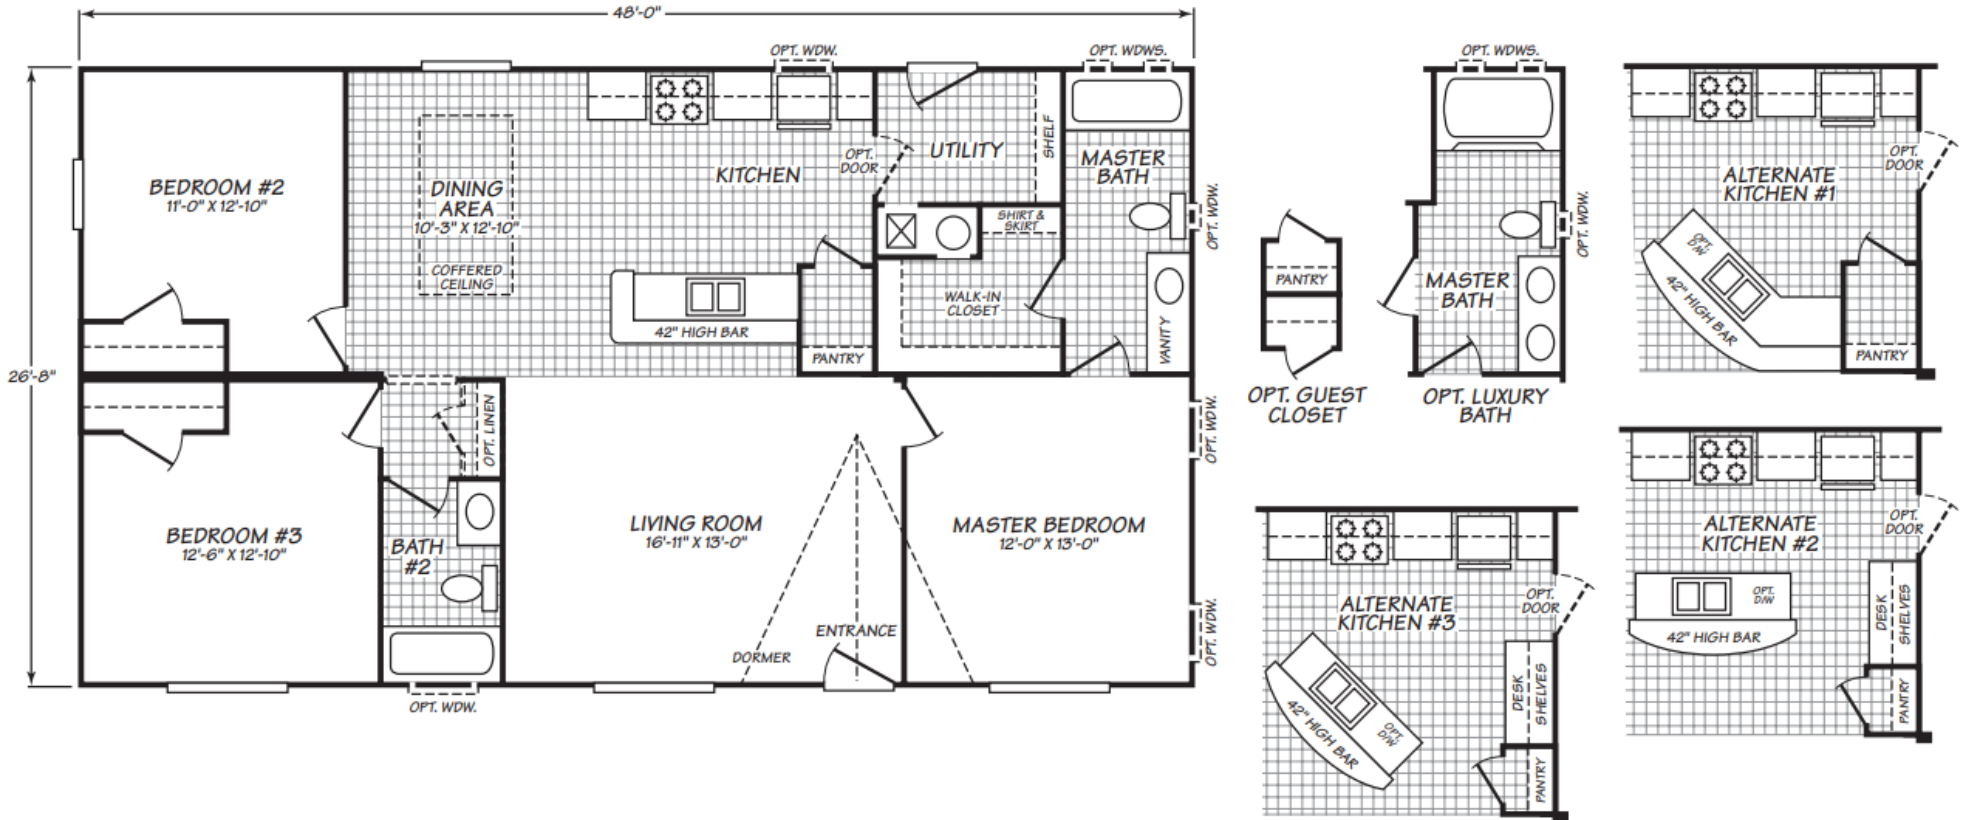

COACH CORRAL

THE HOME PEOPLE SINCE 1972

Waverly Crest

3 Bedroom · 2 Bath · 1279 Square Feet

MODEL 28483W

Coach Corral, Inc.

3906 Cedardale Road - Mount Vernon, WA 98274

360.424.8448 - office@coachcorral.com