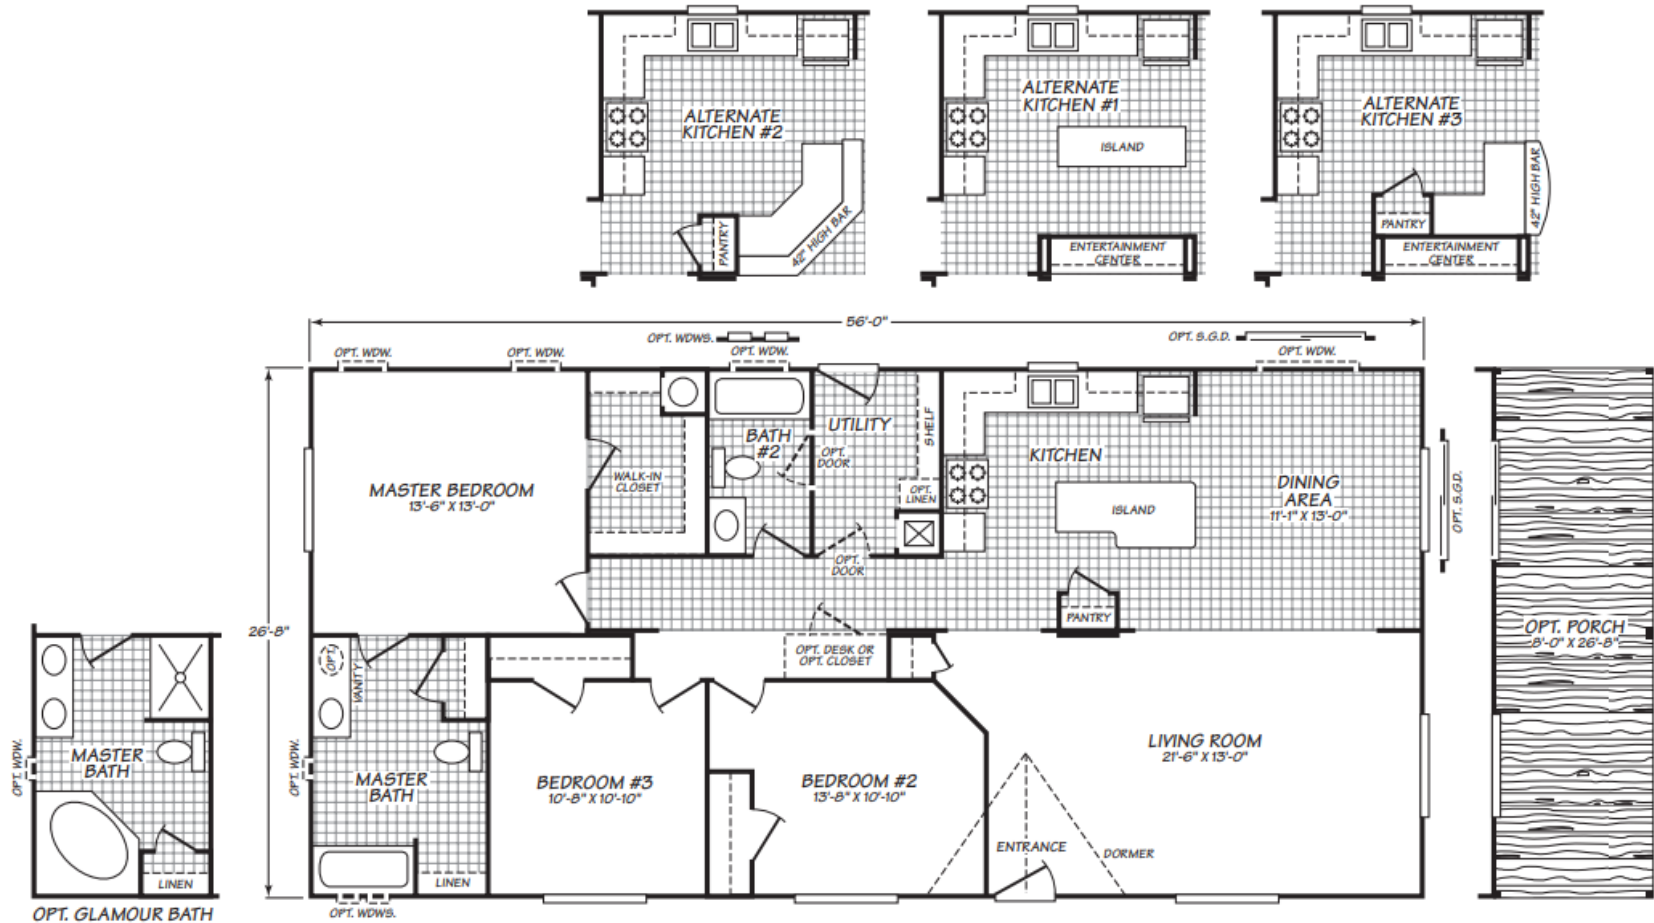

COACH CORRAL

THE HOME PEOPLE SINCE 1972

Waverly Crest

3 Bedroom · 2 Bath · 1492 Square Feet

MODEL 28563L

Coach Corral, Inc.

3906 Cedardale Road - Mount Vernon, WA 98274

360.424.8448 - office@coachcorral.com