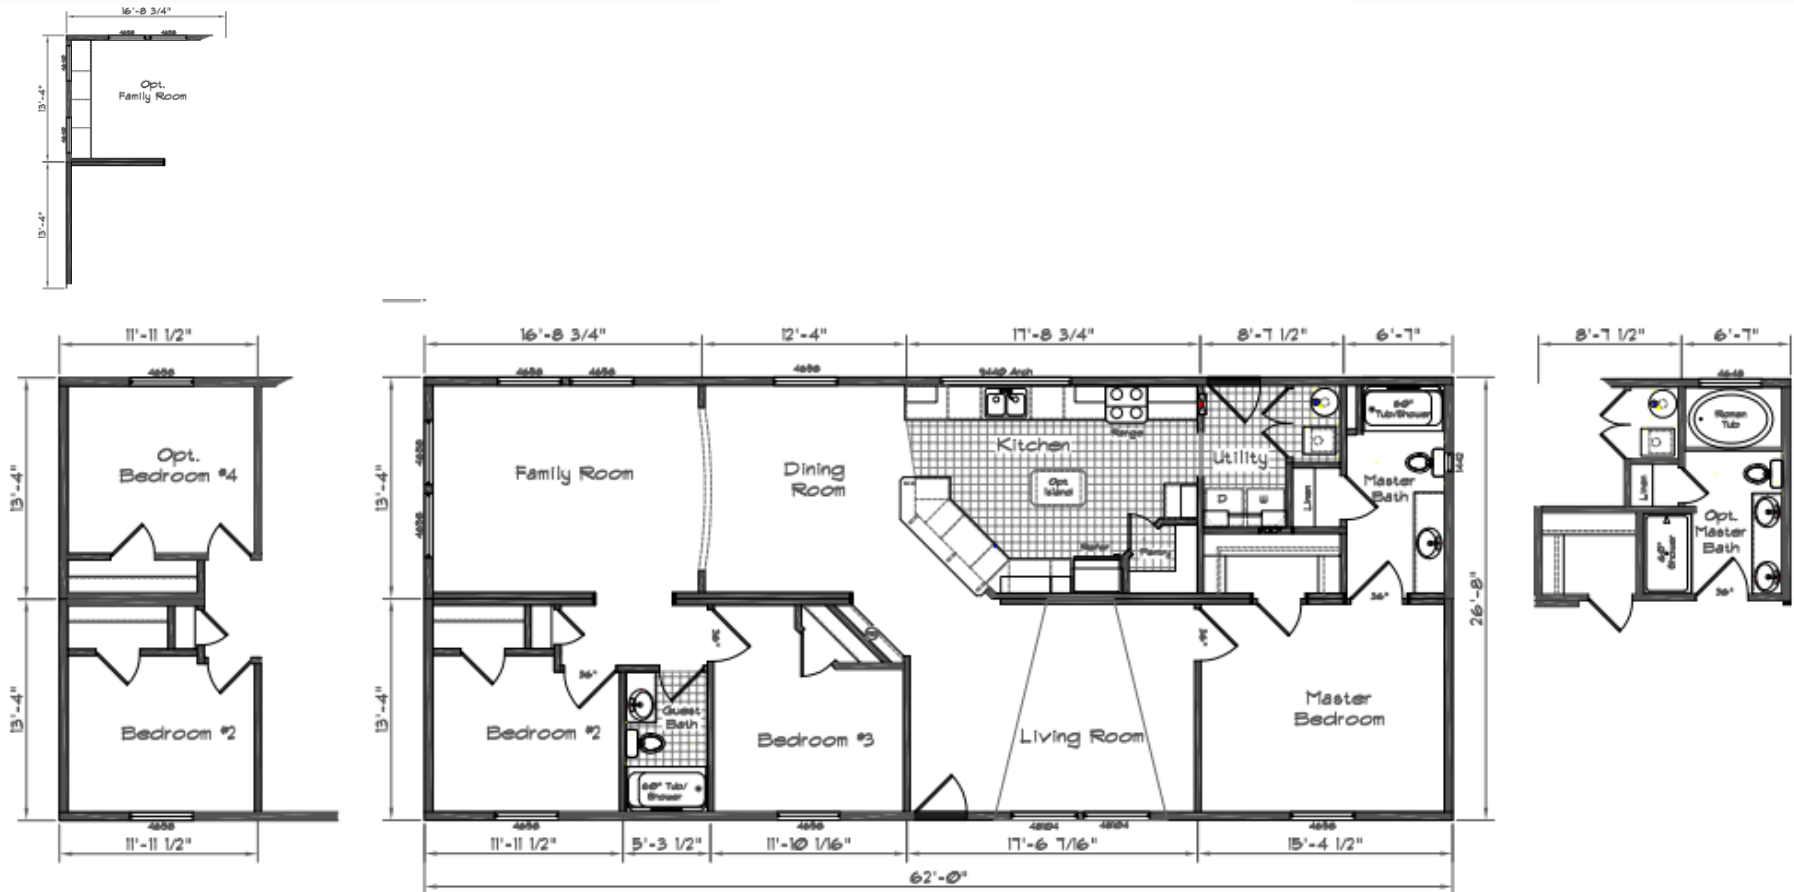

COACH CORRAL

THE HOME PEOPLE SINCE 1972

Pinehurst

3 Bedroom · 2 Bath · 1654 Square Feet

MODEL 2507

Coach Corral, Inc.

3906 Cedardale Road - Mount Vernon, WA 98274

360.424.8448 - office@coachcorral.com