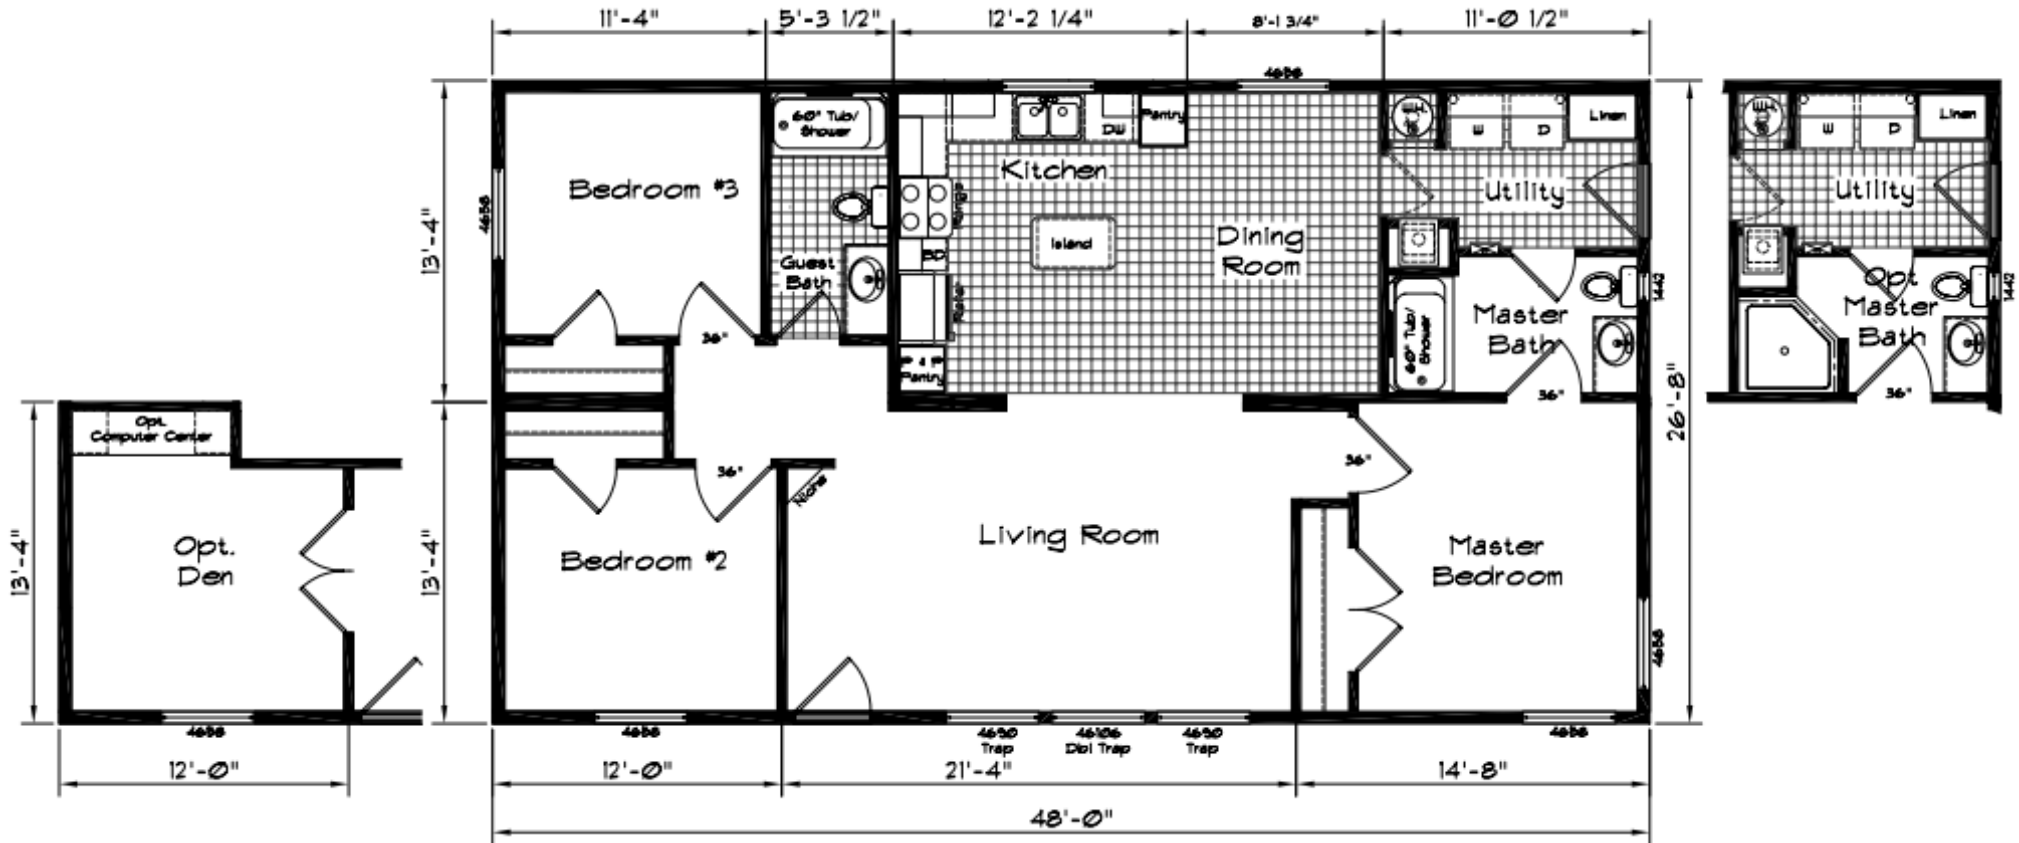

COACH CORRAL

THE HOME PEOPLE SINCE 1972

Pinehurst

3 Bedroom · 2 Bath · 1280 Square Feet

MODEL 2502

Coach Corral, Inc.

3906 Cedardale Road - Mount Vernon, WA 98274

360.424.8448 - office@coachcorral.com