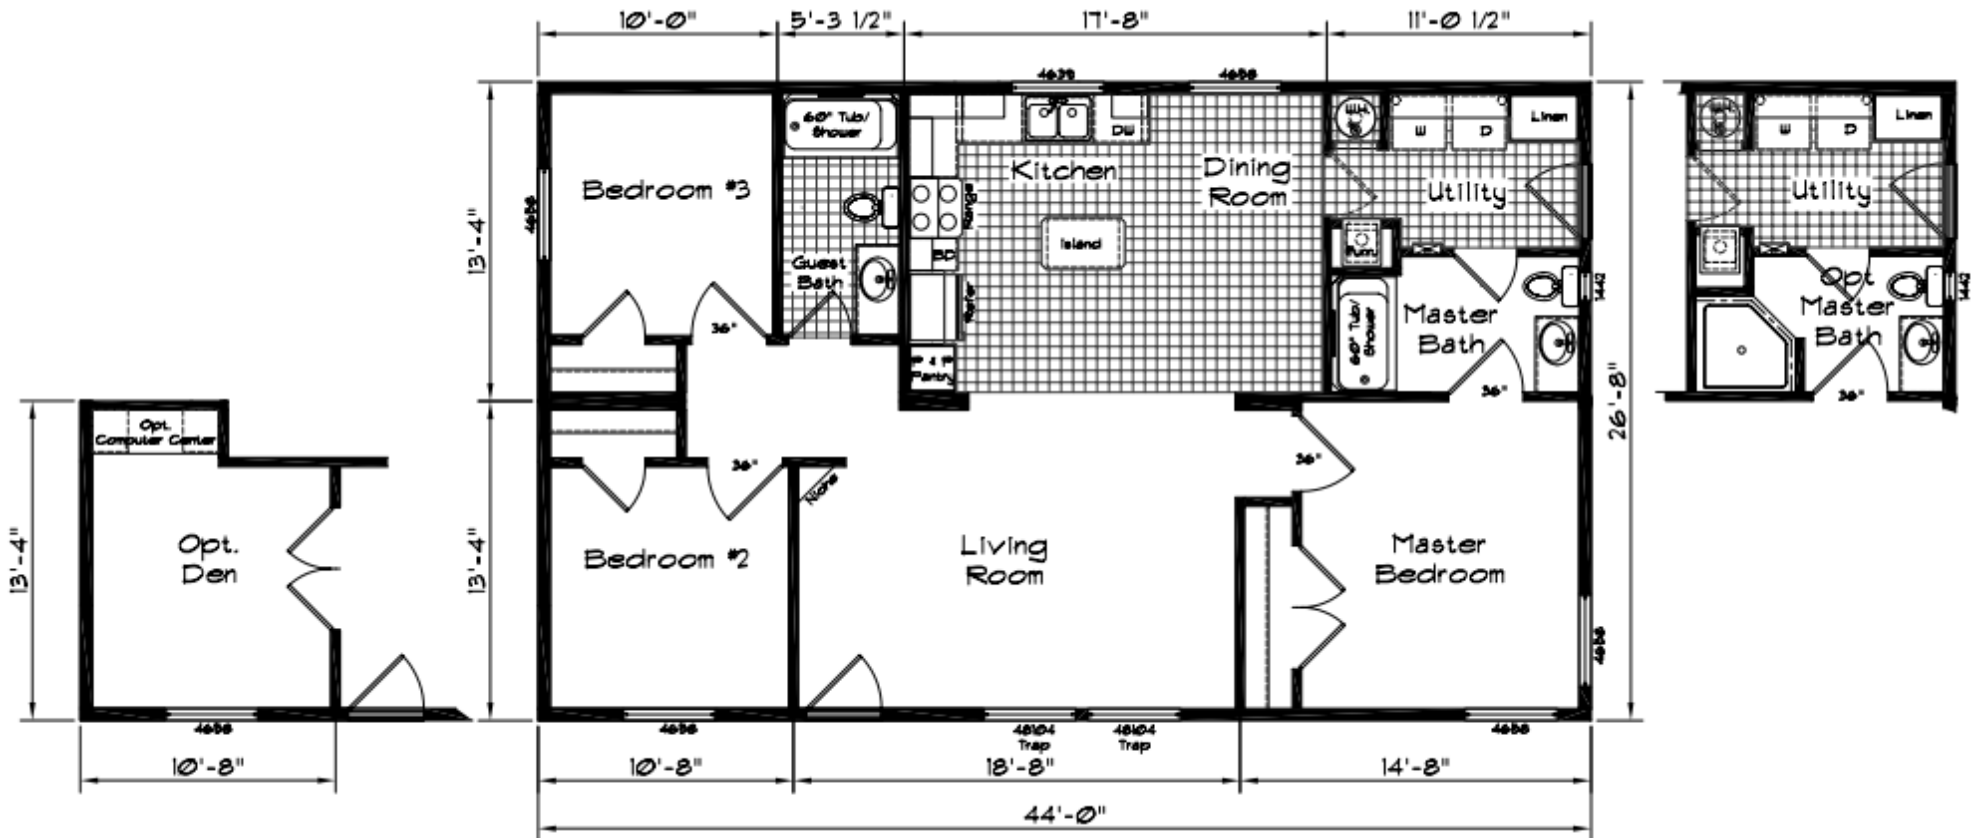

COACH CORRAL

THE HOME PEOPLE SINCE 1972

Pinehurst

3 Bedroom · 2 Bath · 1174 Square Feet

MODEL 2501

Coach Corral, Inc.

3906 Cedardale Road - Mount Vernon, WA 98274

360.424.8448 - office@coachcorral.com