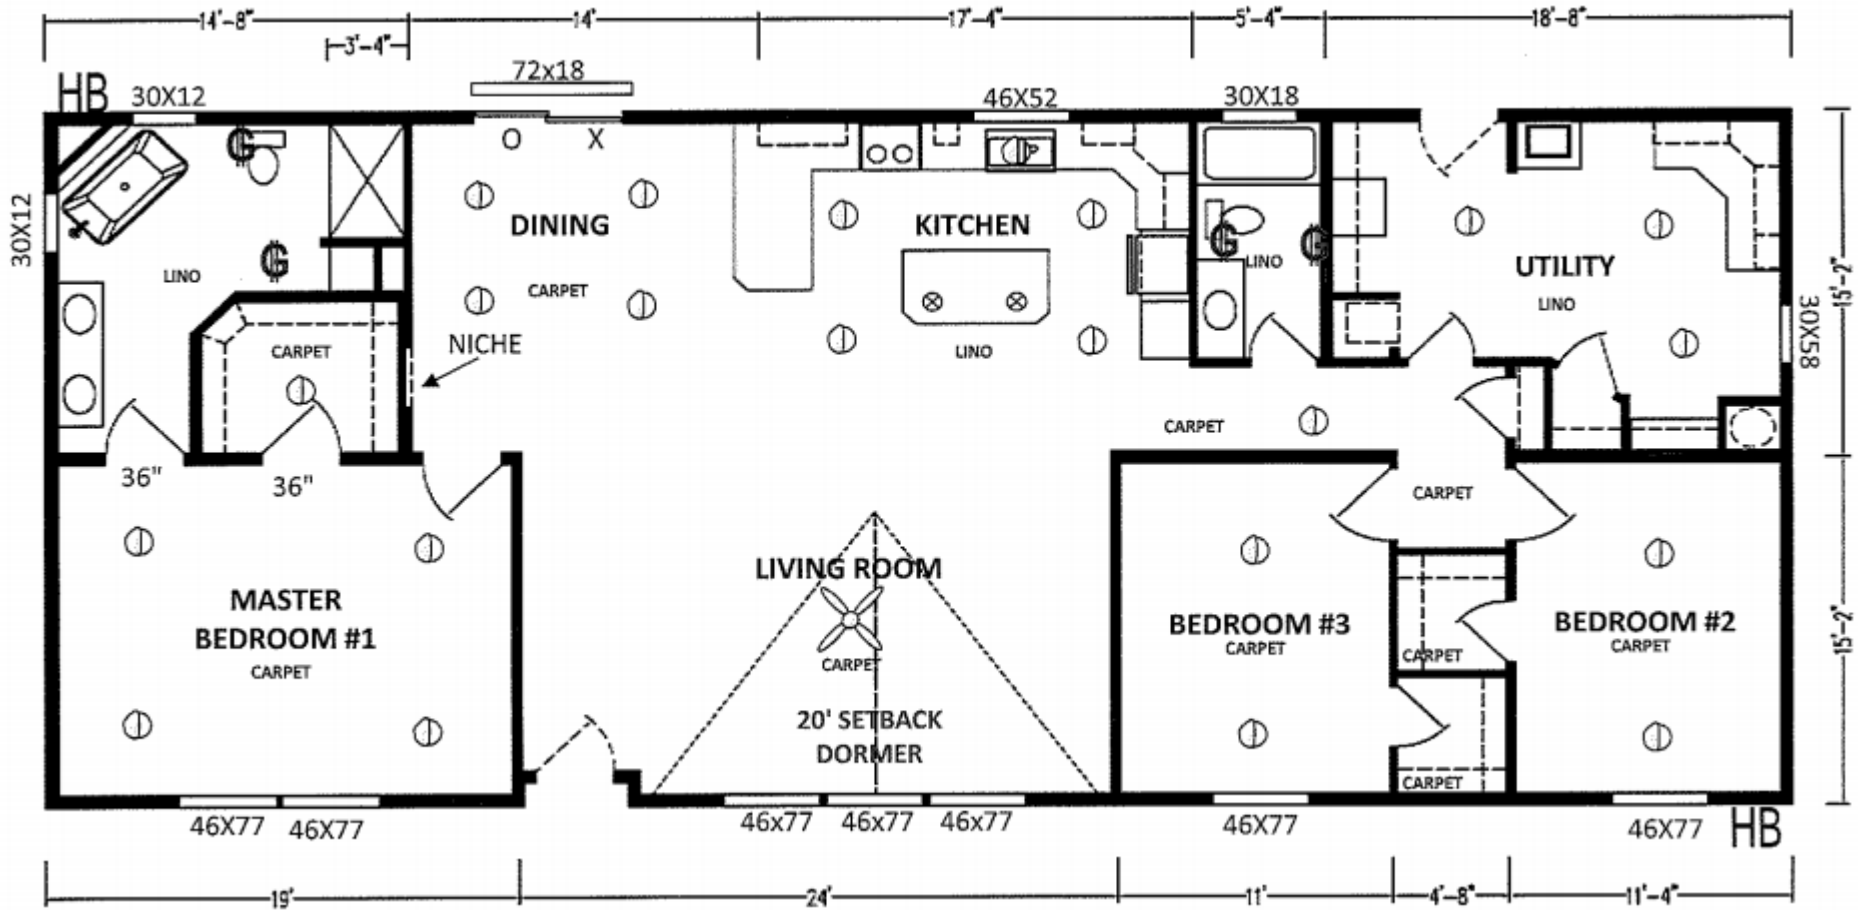

The Grand Canyon

3 Bedroom · 2 Bath · 2100 Square Feet

COACH CORRAL MODEL 1703CT

Coach Corral, Inc.

3906 Cedardale Road - Mount Vernon, WA 98274

360.424.8448 - office@coachcorral.com

www.coachcorral.com