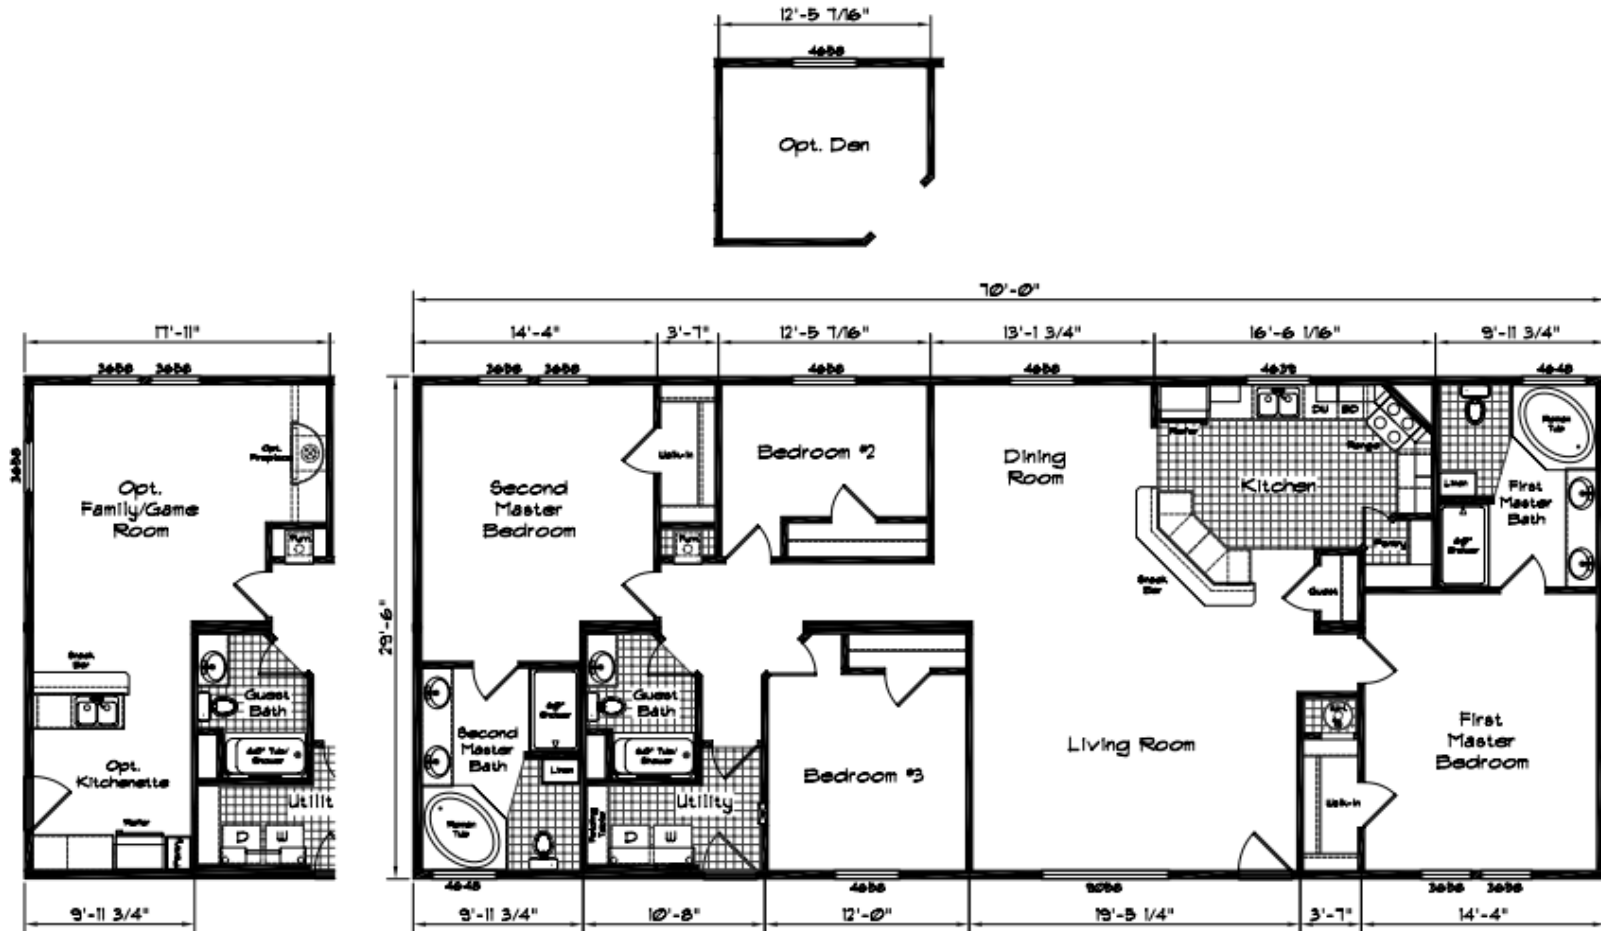

COACH CORRAL

THE HOME PEOPLE SINCE 1972

Cedar Canyon

4 Bedroom · 3 Bath · 2065 Square Feet

MODEL 2067

Coach Corral, Inc.

3906 Cedardale Road - Mount Vernon, WA 98274

360.424.8448 - office@coachcorral.com