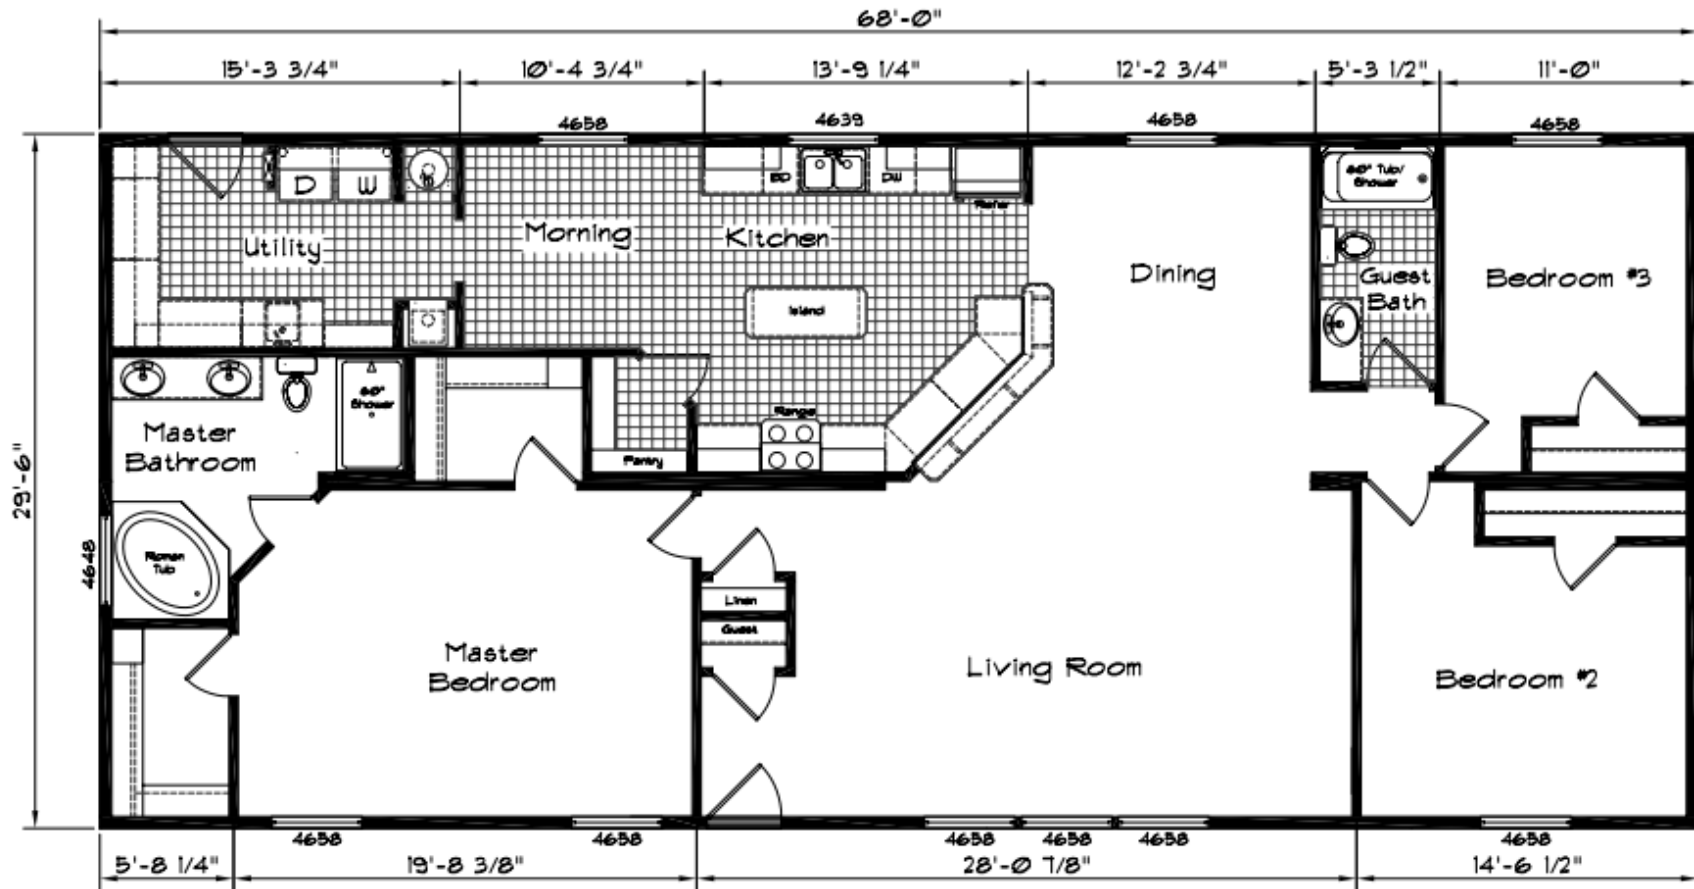

MODEL 2064

Coach Corral, Inc.

3906 Cedardale Road - Mount Vernon, WA 98274

360.424.8448 - office@coachcorral.com