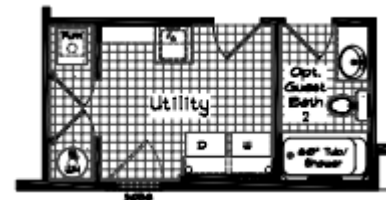

MODEL 2062

Coach Corral, Inc.
3906 Cedardale Road - Mount Vernon, WA 98274
360.424.8448 - office@coachcorral.com
www.coachcorral.com