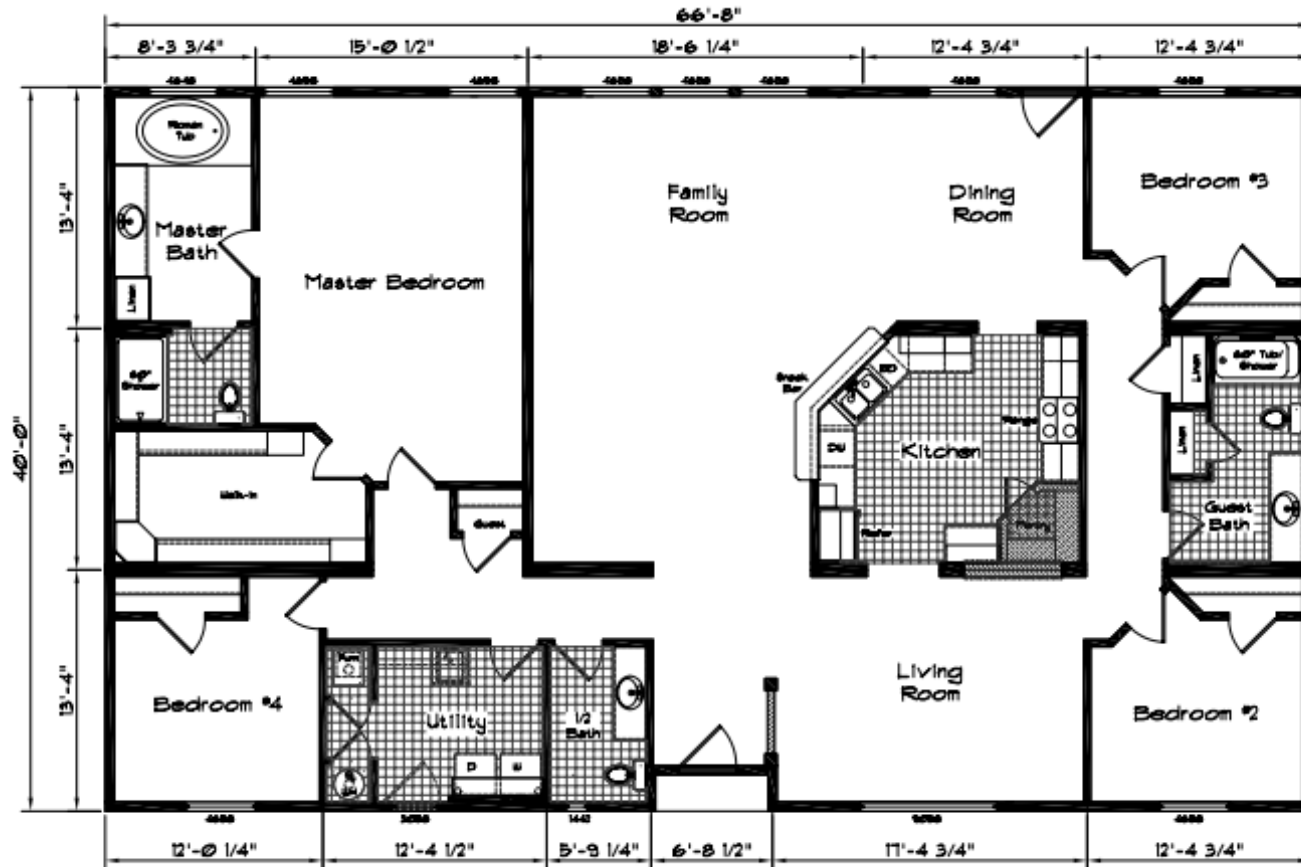

MODEL 2062

Coach Corral, Inc.
3906 Cedardale Road - Mount Vernon, WA 98274
360.424.8448 - office@coachcorral.com
www.coachcorral.com