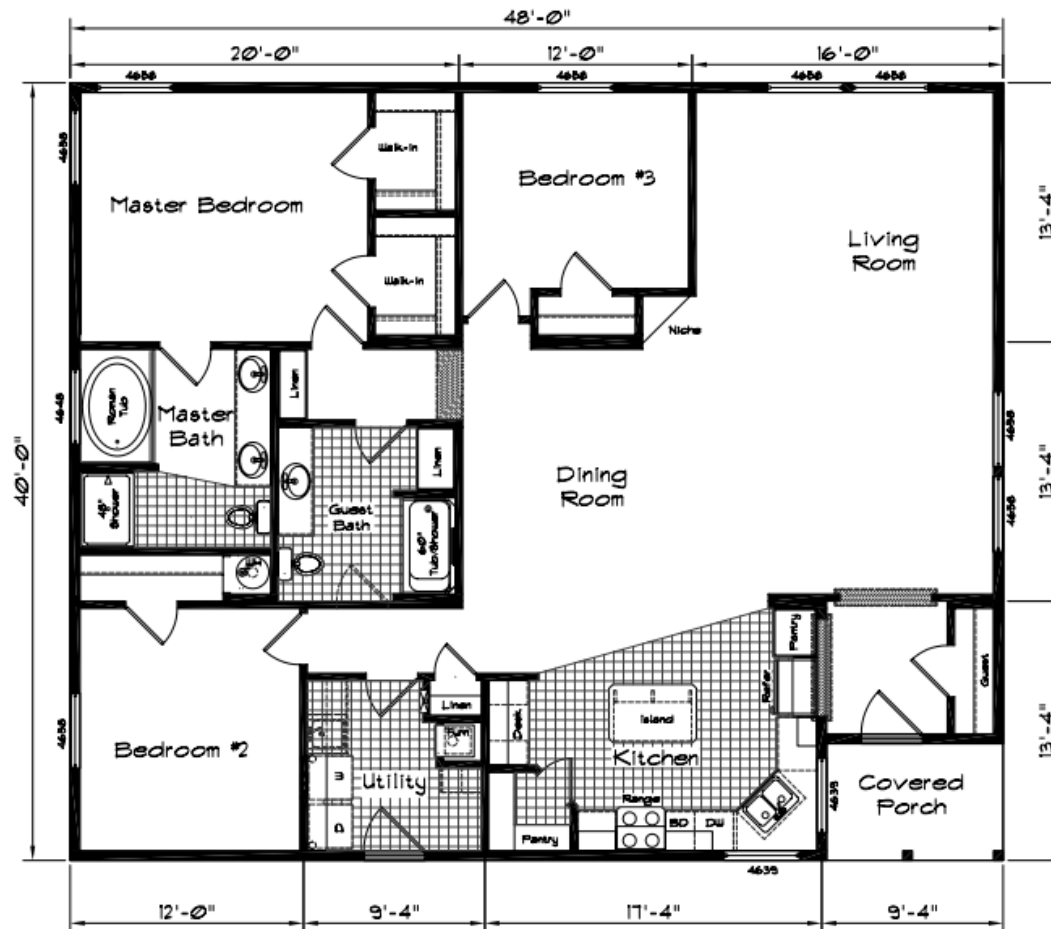

COACH CORRAL

THE HOME PEOPLE SINCE 1972

Cedar Canyon

3 Bedroom · 2 Bath · 1920 Square Feet

MODEL 2060

Coach Corral, Inc.

3906 Cedardale Road - Mount Vernon, WA 98274

360.424.8448 - office@coachcorral.com