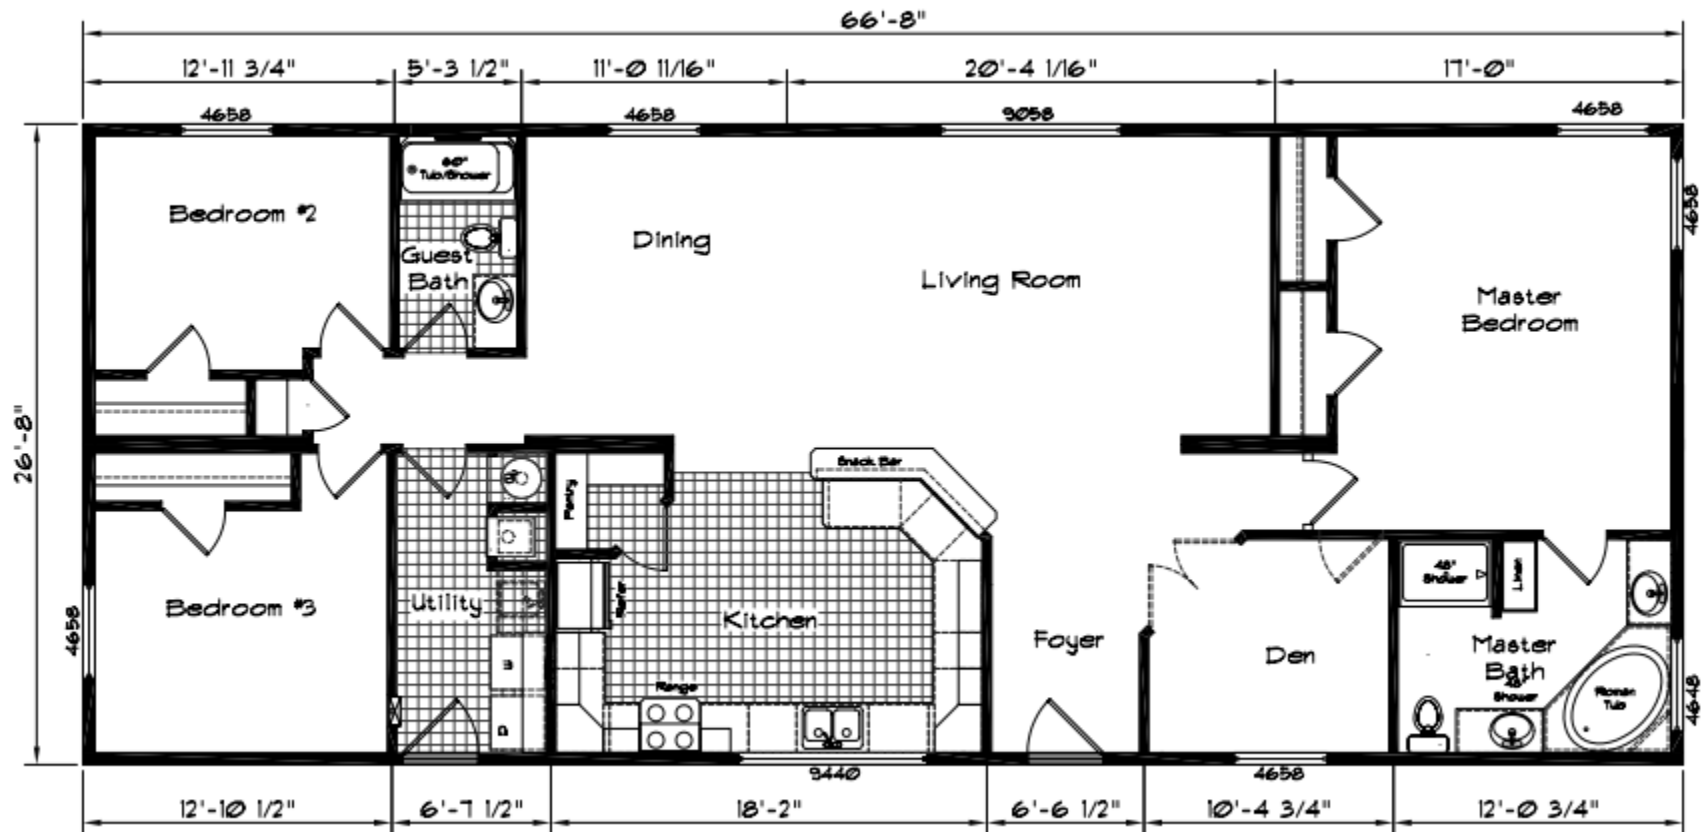

COACH CORRAL

THE HOME PEOPLE SINCE 1972

Cedar Canyon

3 Bedroom · 2 Bath · 1778 Square Feet

MODEL 2059

Coach Corral, Inc.

3906 Cedardale Road - Mount Vernon, WA 98274

360.424.8448 - office@coachcorral.com