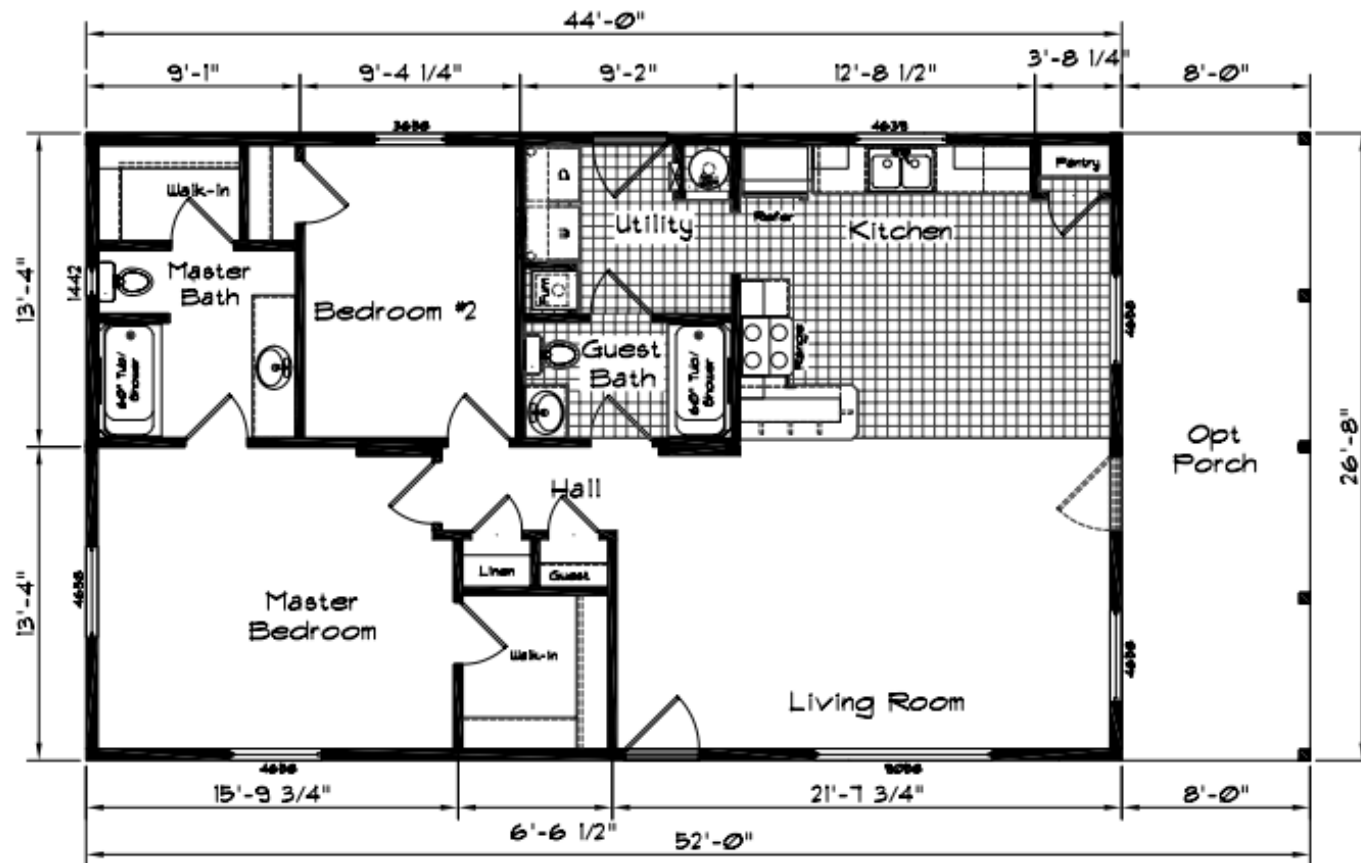

MODEL 2048

Coach Corral, Inc.

3906 Cedardale Road - Mount Vernon, WA 98274

360.424.8448 - office@coachcorral.com

www.coachcorral.com