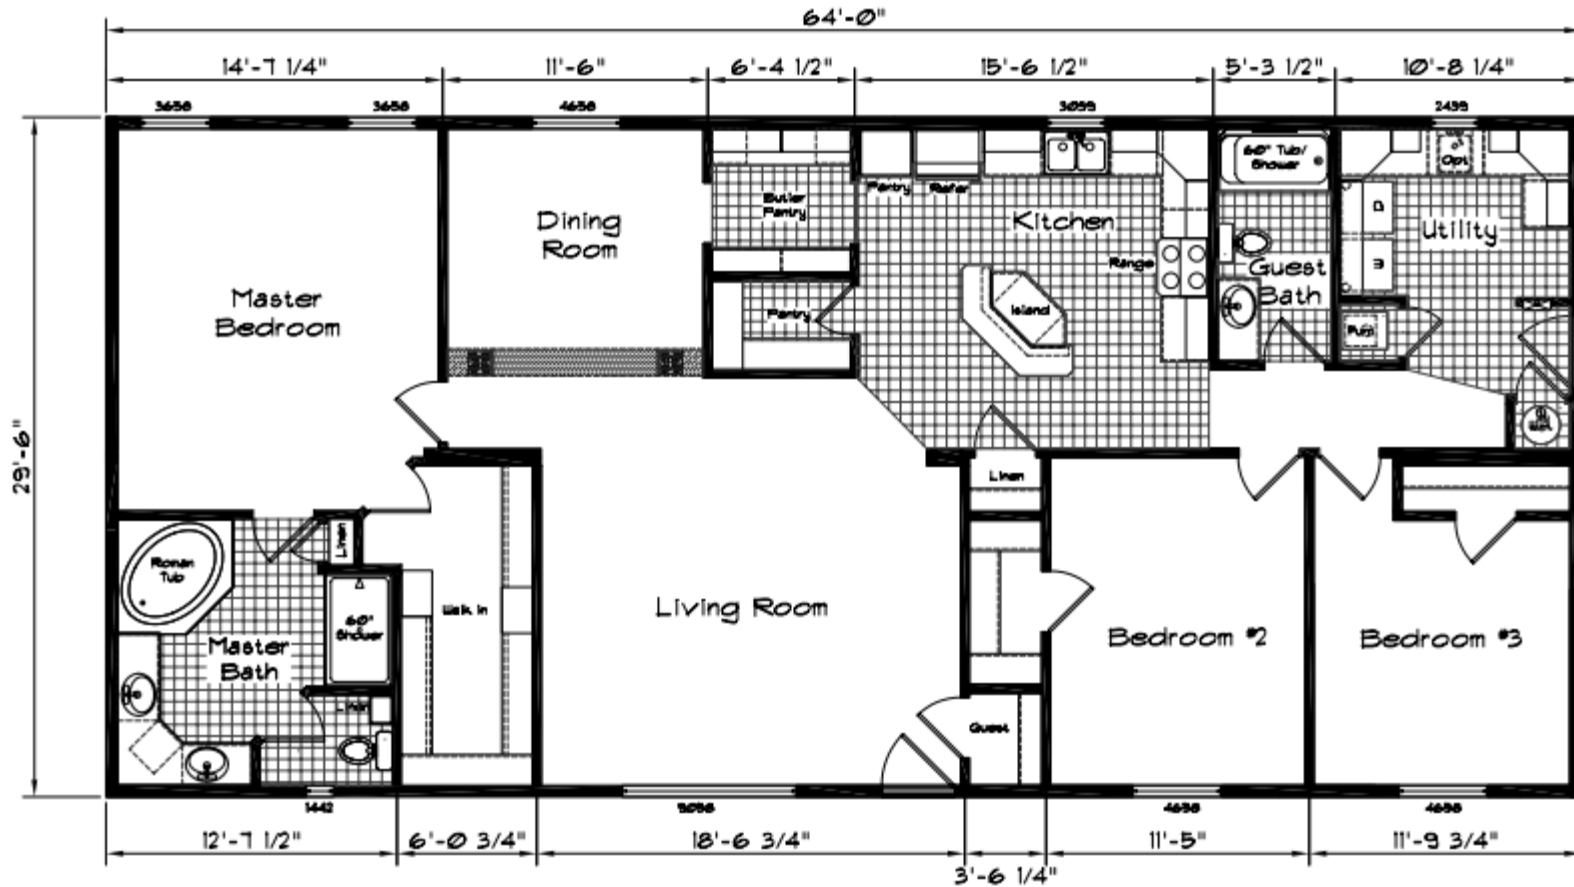

COACH CORRAL

THE HOME PEOPLE SINCE 1972

Cedar Canyon

3 Bedroom · 2 Bath · 1888 Square Feet

MODEL 2034

Coach Corral, Inc.

3906 Cedardale Road - Mount Vernon, WA 98274

360.424.8448 - office@coachcorral.com