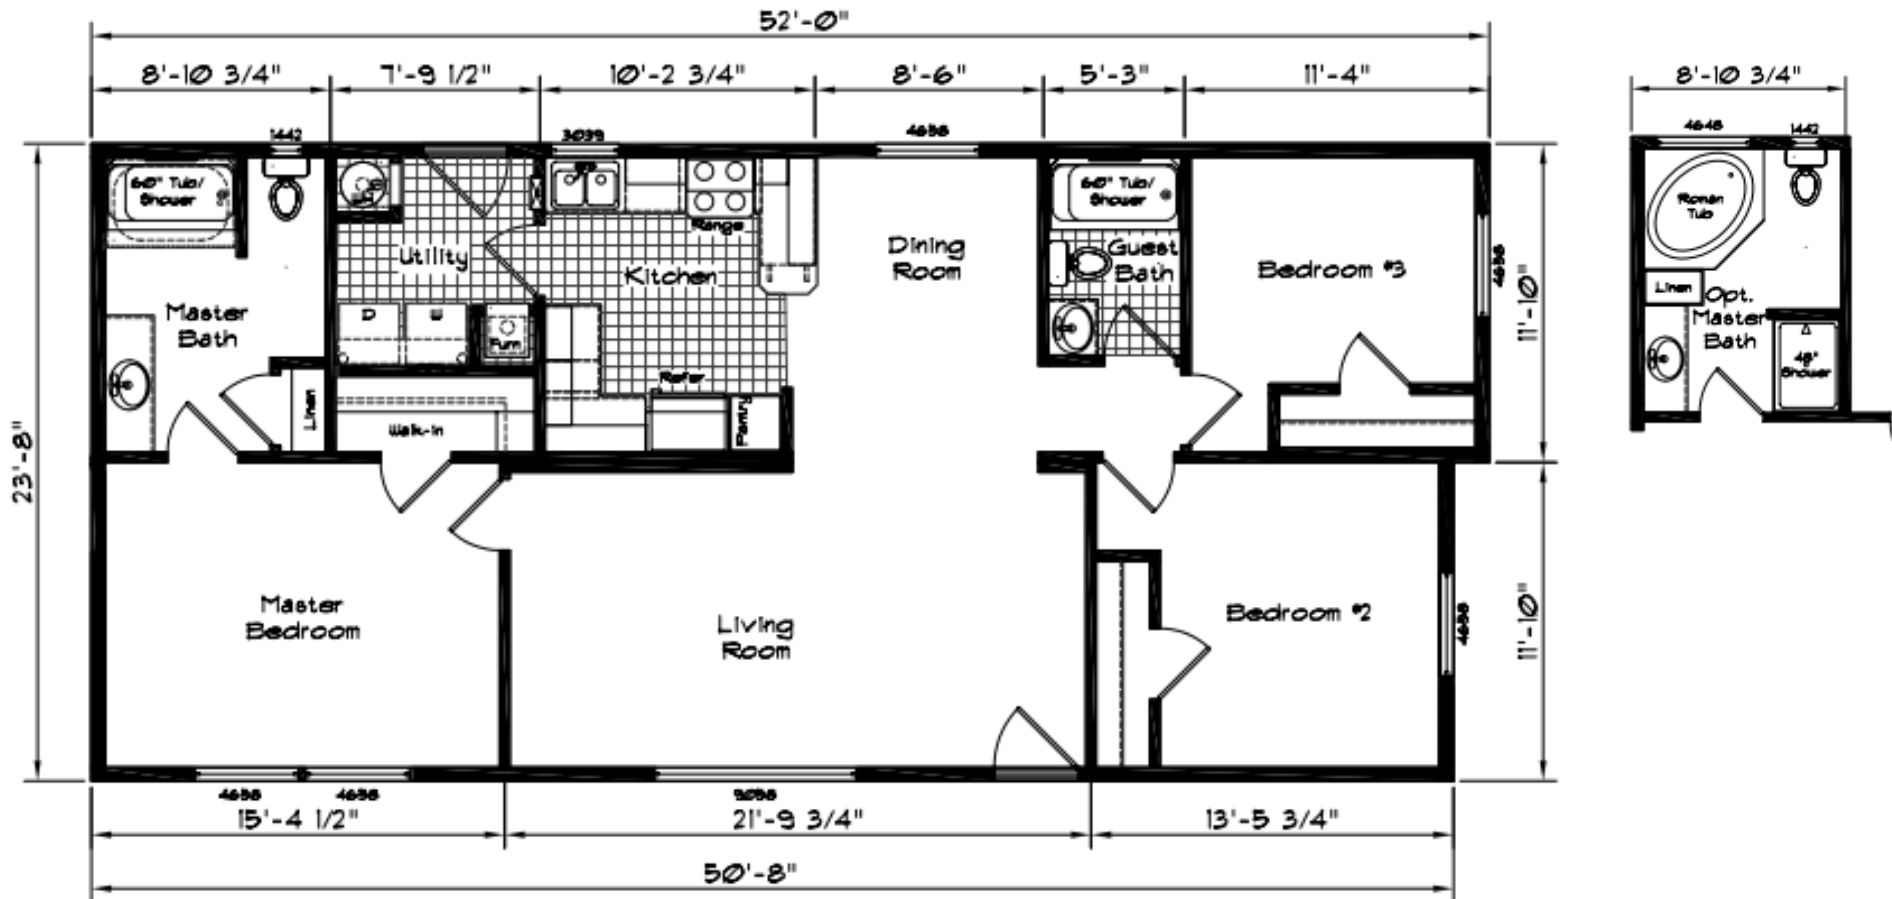

COACH CORRAL

THE HOME PEOPLE SINCE 1972

Cedar Canyon

3 Bedroom · 2 Bath · 1215 Square Feet

MODEL 2028

Coach Corral, Inc.

3906 Cedardale Road - Mount Vernon, WA 98274

360.424.8448 - office@coachcorral.com