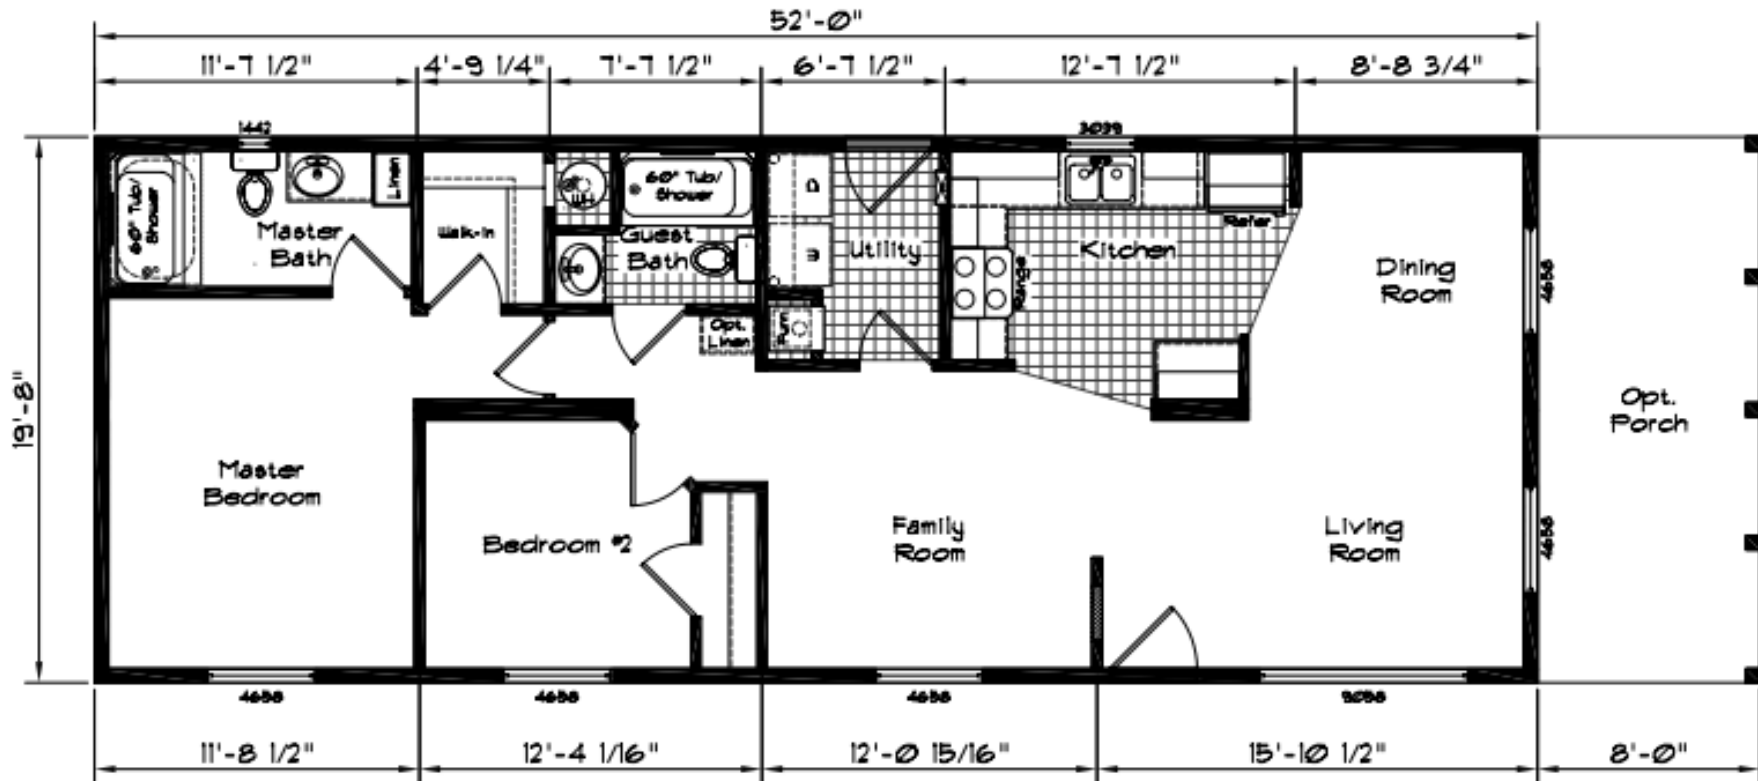

Coach Corral, Inc.

3906 Cedardale Road - Mount Vernon, WA 98274

360.424.8448 - office@coachcorral.com

www.coachcorral.com