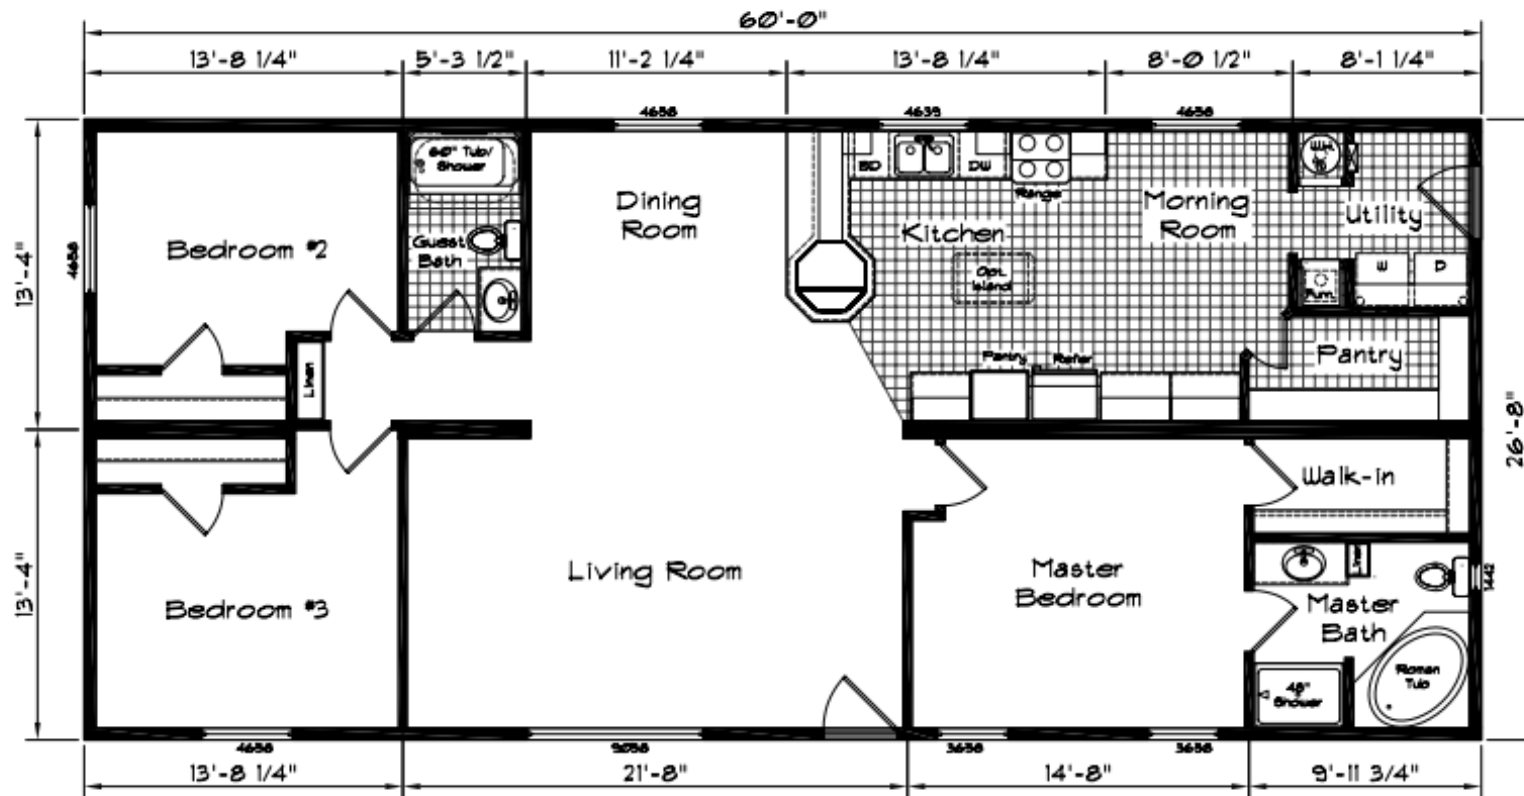

COACH CORRAL

THE HOME PEOPLE SINCE 1972

Cedar Canyon

3 Bedroom · 2 Bath · 1600 Square Feet

MODEL 2015

Coach Corral, Inc.

3906 Cedardale Road - Mount Vernon, WA 98274

360.424.8448 - office@coachcorral.com