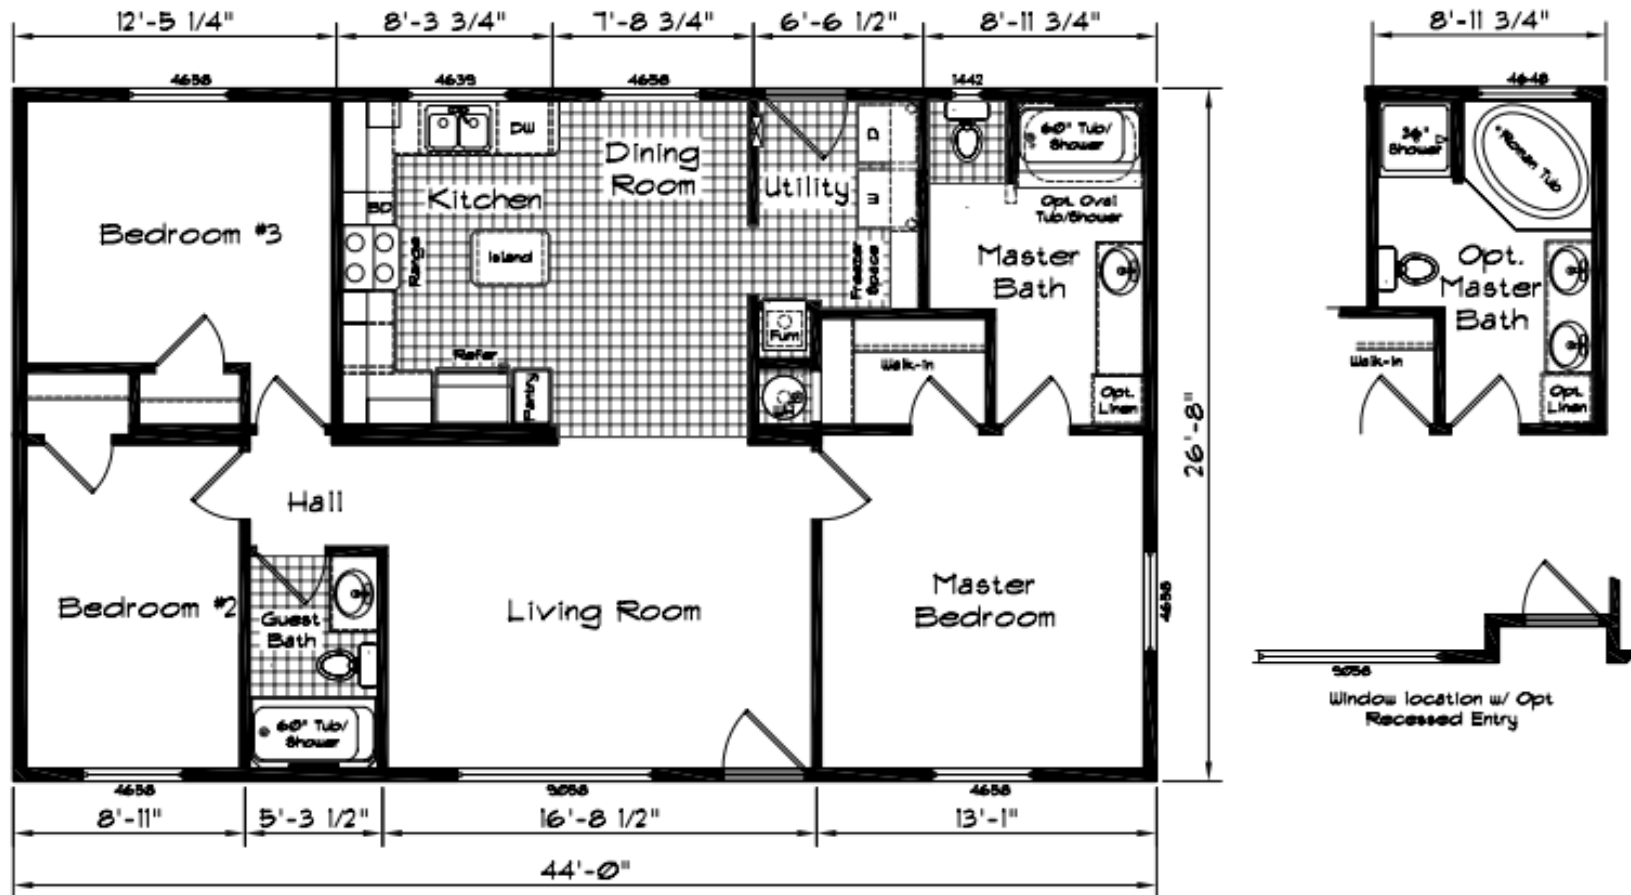

COACH CORRAL

THE HOME PEOPLE SINCE 1972

Cedar Canyon

3 Bedroom · 2 Bath · 1173 Square Feet

MODEL 2012

Coach Corral, Inc.

3906 Cedardale Road - Mount Vernon, WA 98274

360.424.8448 - office@coachcorral.com