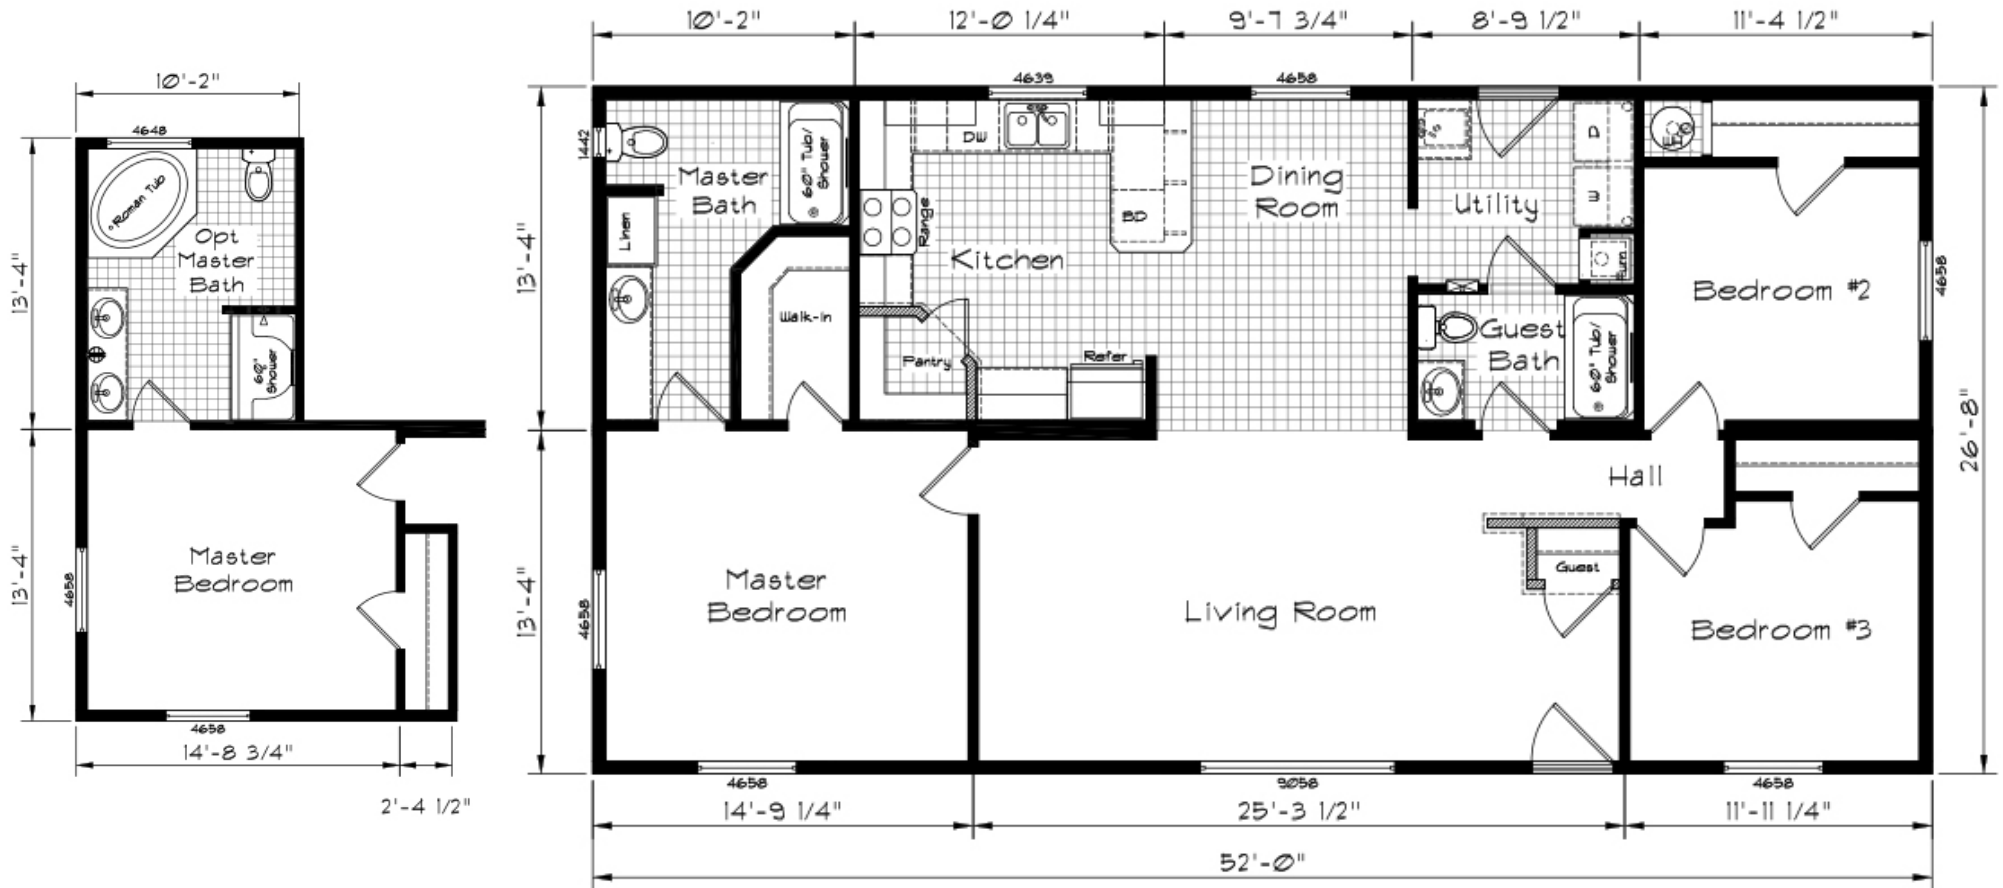

COACH CORRAL

THE HOME PEOPLE SINCE 1972

Cedar Canyon

3 Bedroom · 2 Bath · 1387 Square Feet

MODEL 2011

Coach Corral, Inc.

3906 Cedardale Road - Mount Vernon, WA 98274

360.424.8448 - office@coachcorral.com