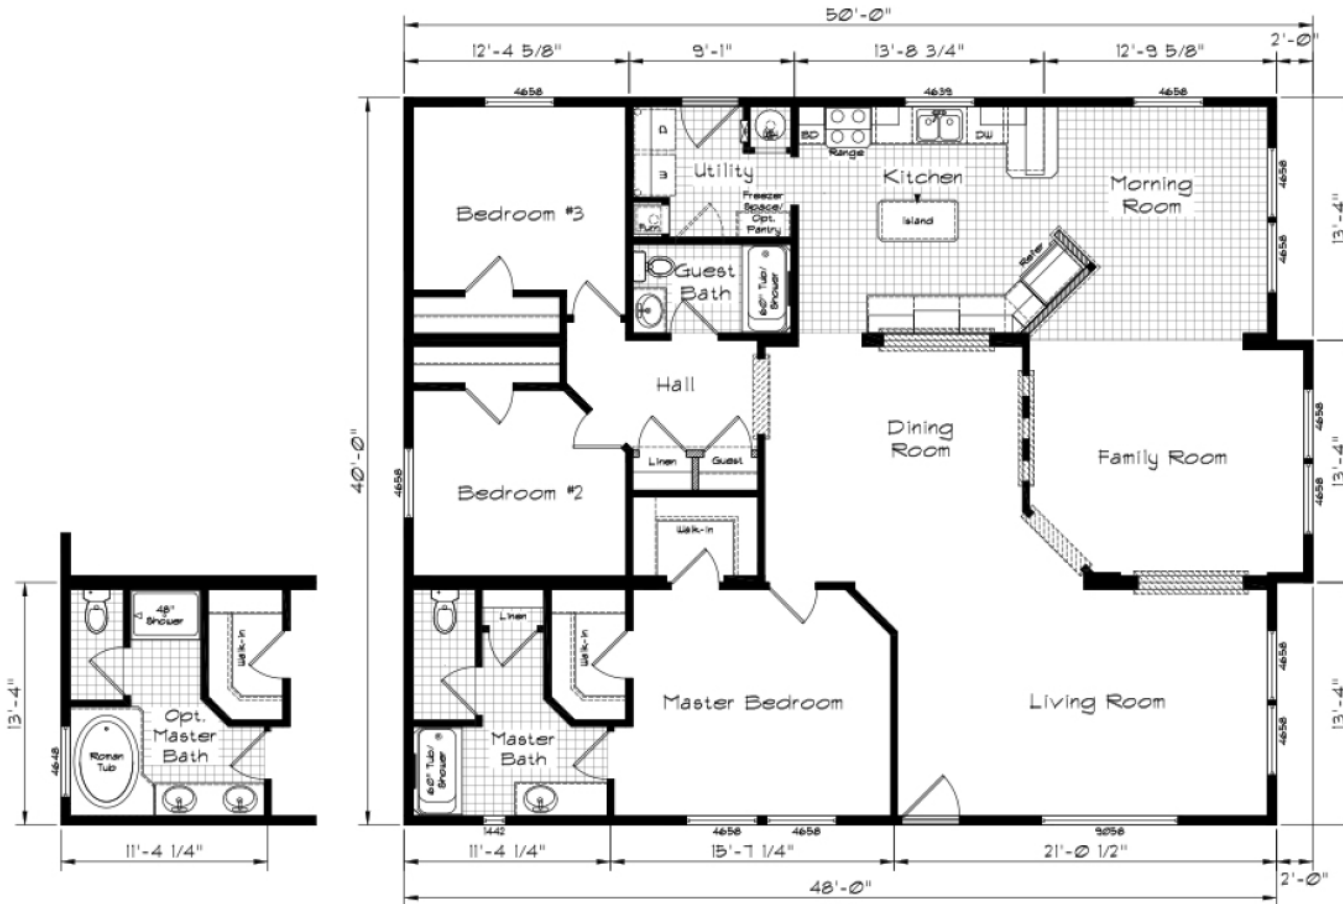

COACH CORRAL

THE HOME PEOPLE SINCE 1972

Cedar Canyon

3 Bedroom · 2 Bath · 1947 Square Feet

MODEL 2010

Coach Corral, Inc.

3906 Cedardale Road - Mount Vernon, WA 98274

360.424.8448 - office@coachcorral.com