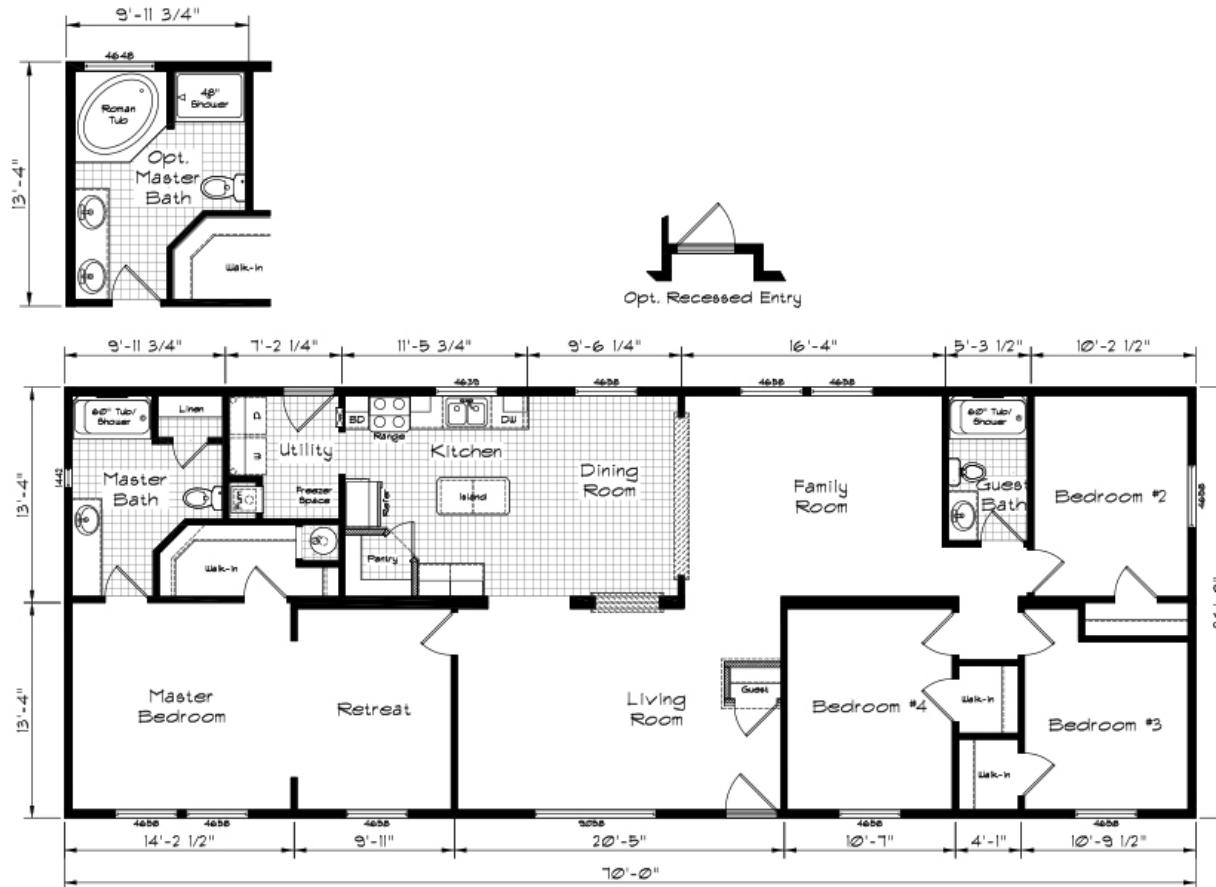

COACH CORRAL

THE HOME PEOPLE SINCE 1972

Cedar Canyon

4 Bedroom · 2 Bath · 1867 Square Feet

MODEL 2009

Coach Corral, Inc.

3906 Cedardale Road - Mount Vernon, WA 98274

360.424.8448 - office@coachcorral.com