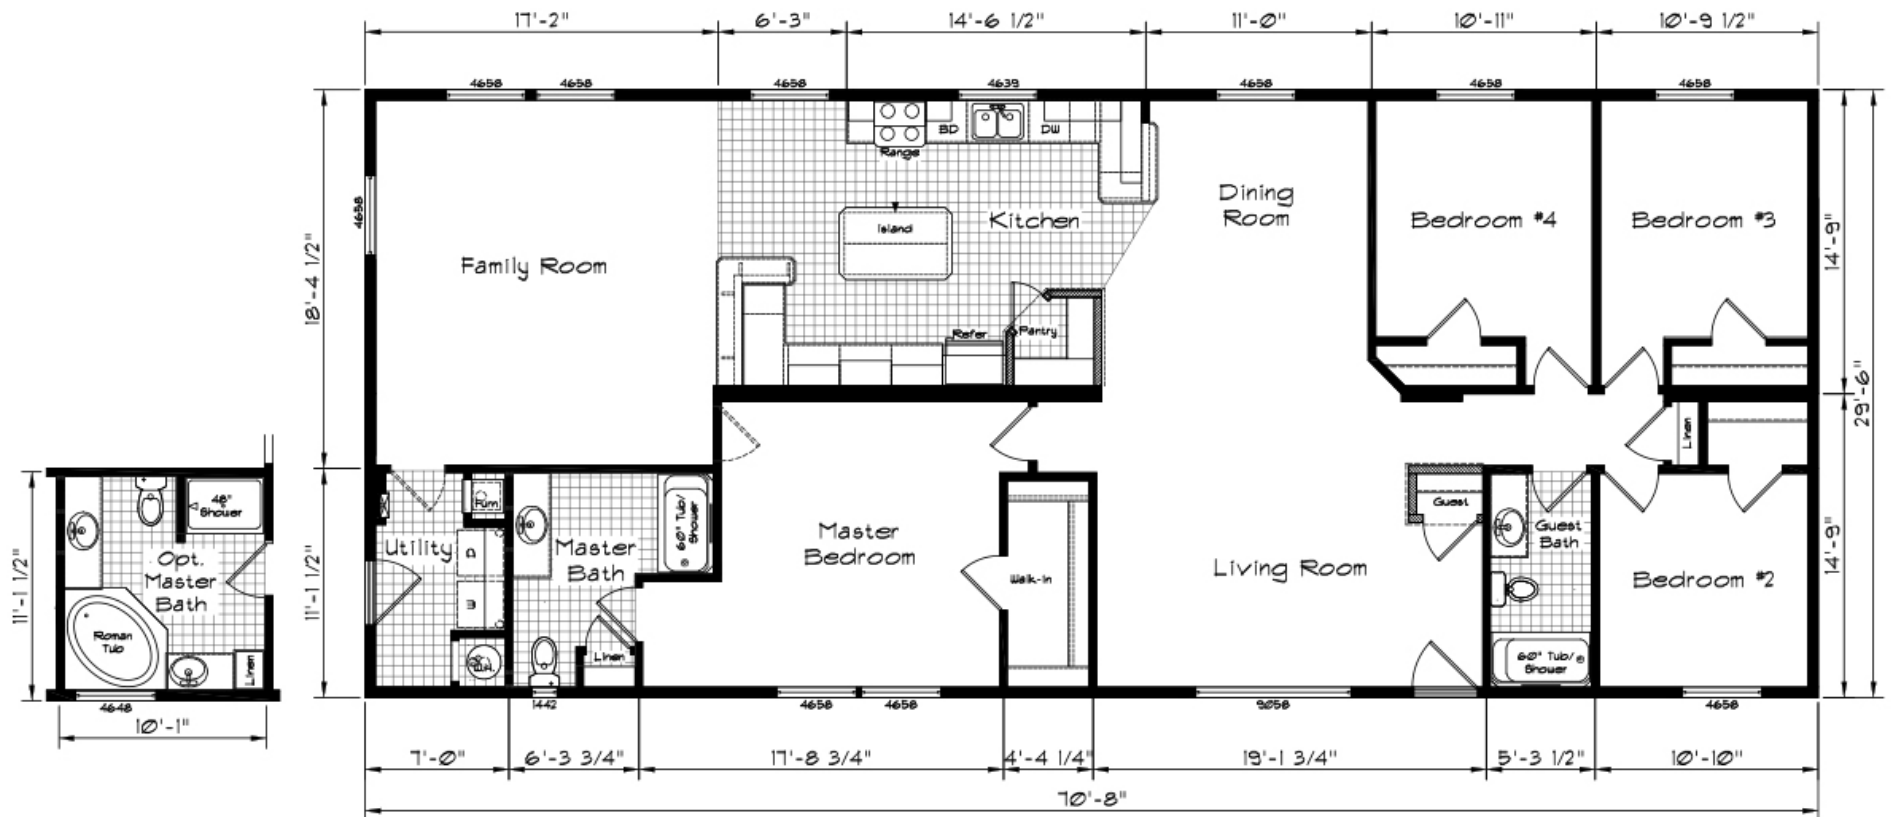

COACH CORRAL

THE HOME PEOPLE SINCE 1972

Cedar Canyon

4 Bedroom · 2 Bath · 2085 Square Feet

MODEL 2008

Coach Corral, Inc.
 3906 Cedardale Road - Mount Vernon, WA 98274
 360.424.8448 - office@coachcorral.com
 www.coachcorral.com