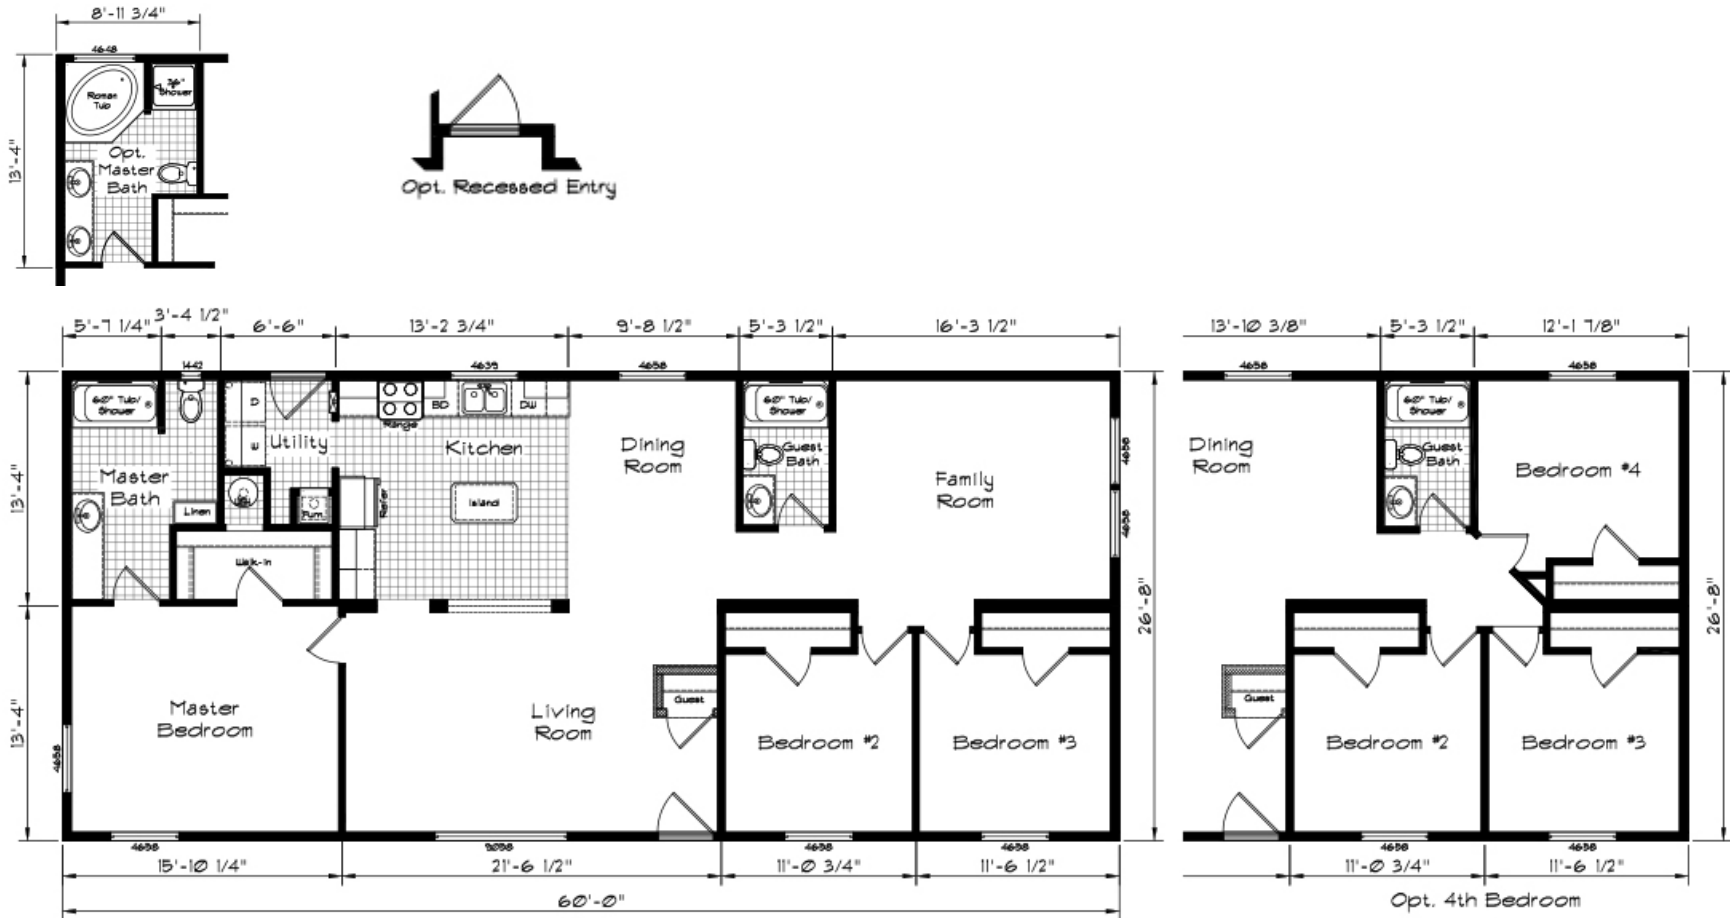

MODEL 2007

Coach Corral, Inc.

3906 Cedardale Road - Mount Vernon, WA 98274

360.424.8448 - office@coachcorral.com

www.coachcorral.com