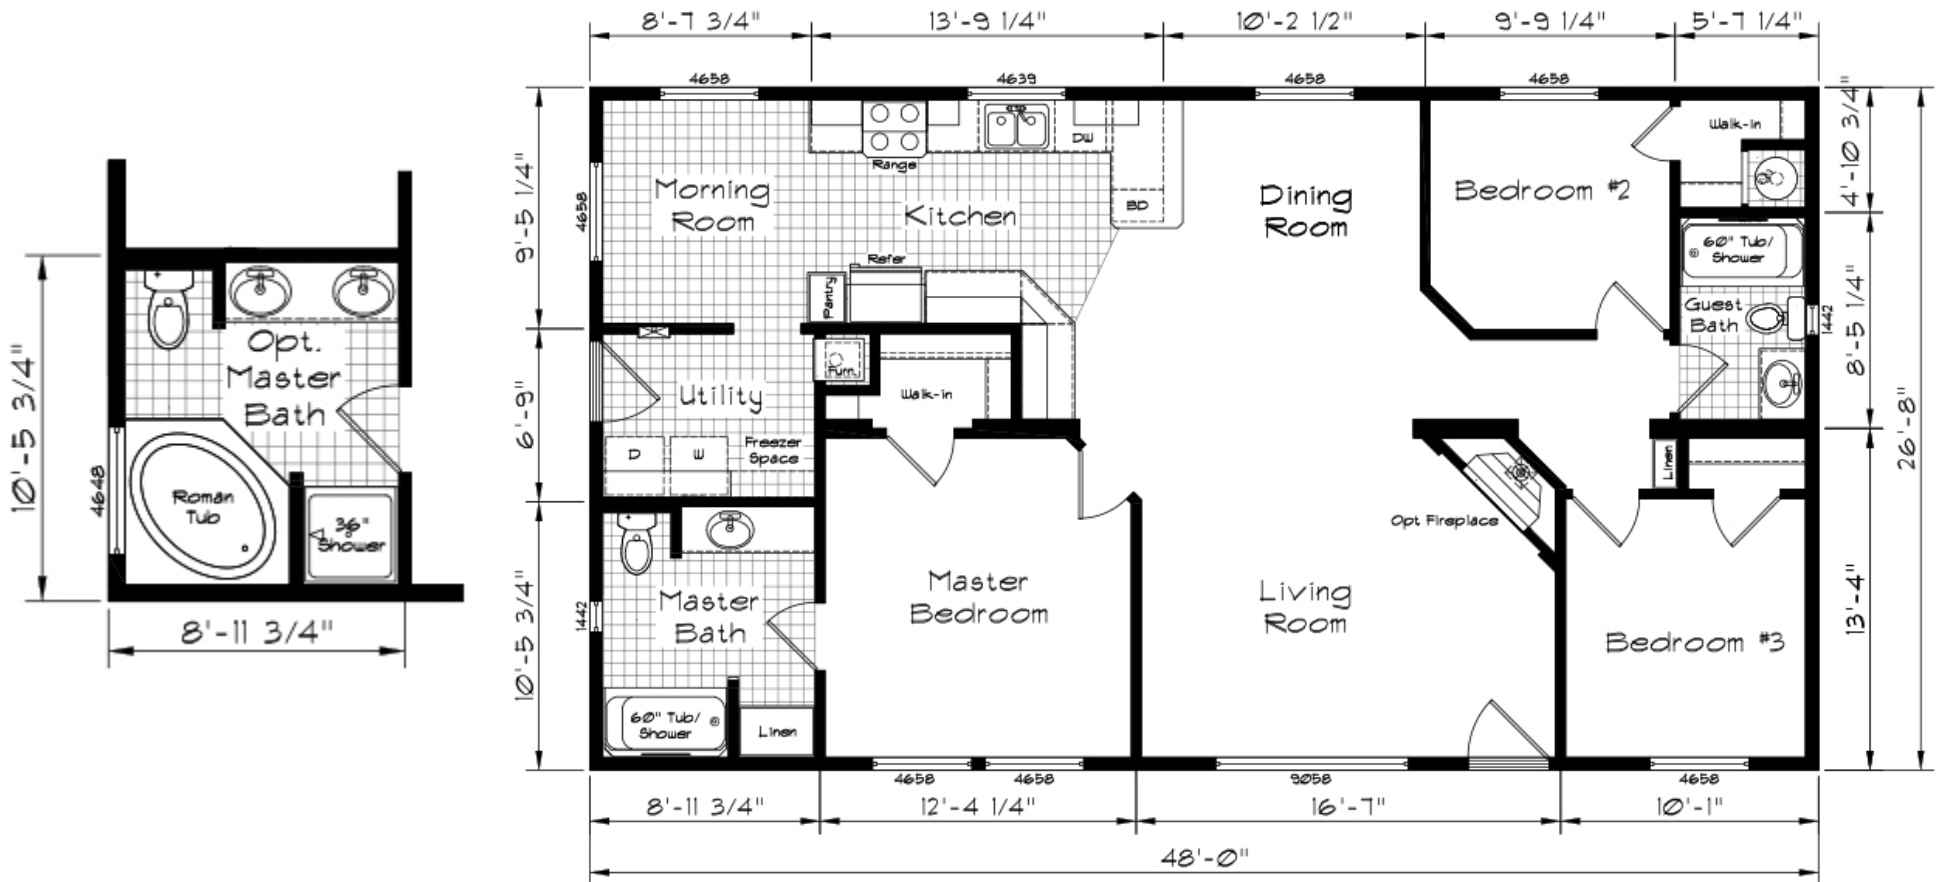

COACH CORRAL

THE HOME PEOPLE SINCE 1972

Cedar Canyon

3 Bedroom · 2 Bath · 1280 Square Feet

MODEL 2004

Coach Corral, Inc.

3906 Cedardale Road - Mount Vernon, WA 98274

360.424.8448 - office@coachcorral.com