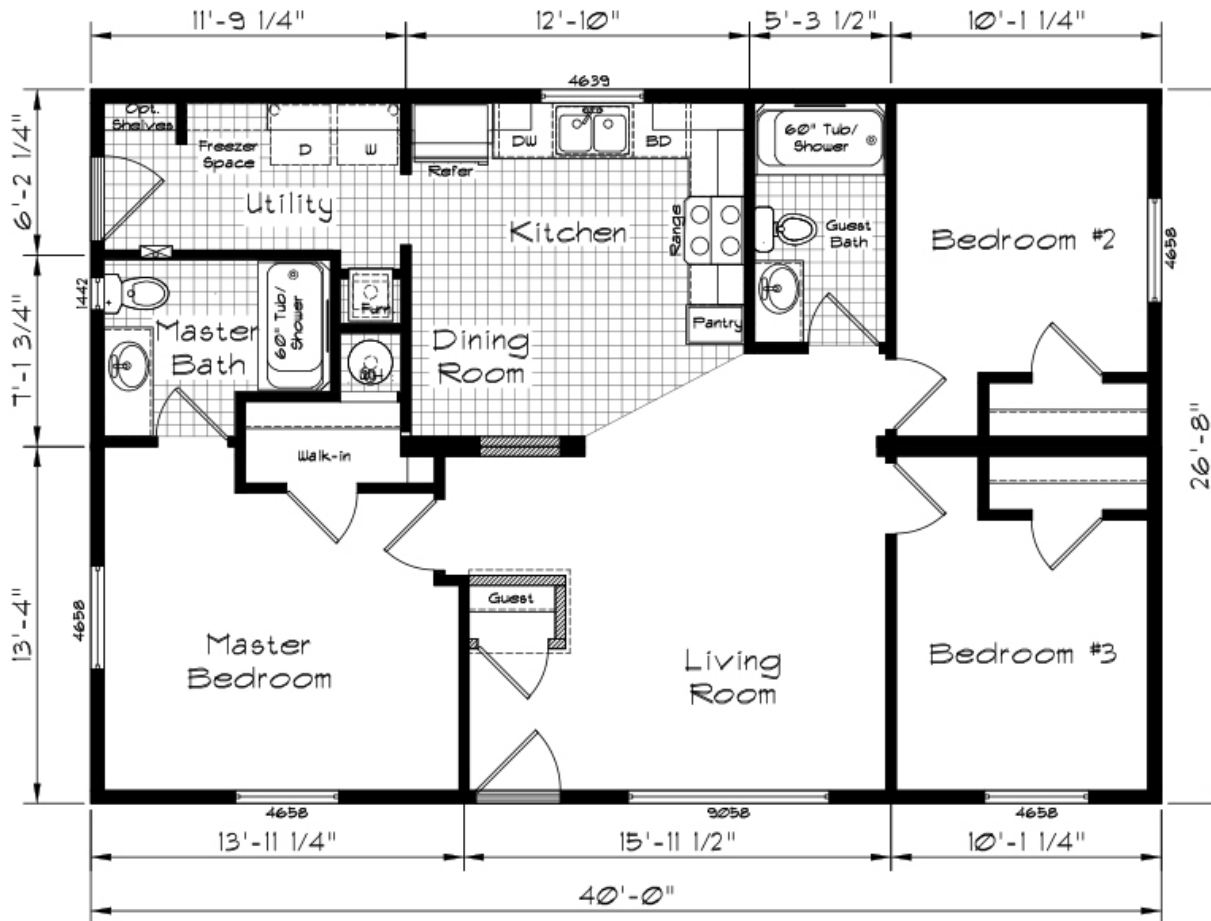

MODEL 2003

Opt. Recessed Entry

Coach Corral, Inc.

3906 Cedardale Road - Mount Vernon, WA 98274

360.424.8448 - office@coachcorral.com

www.coachcorral.com