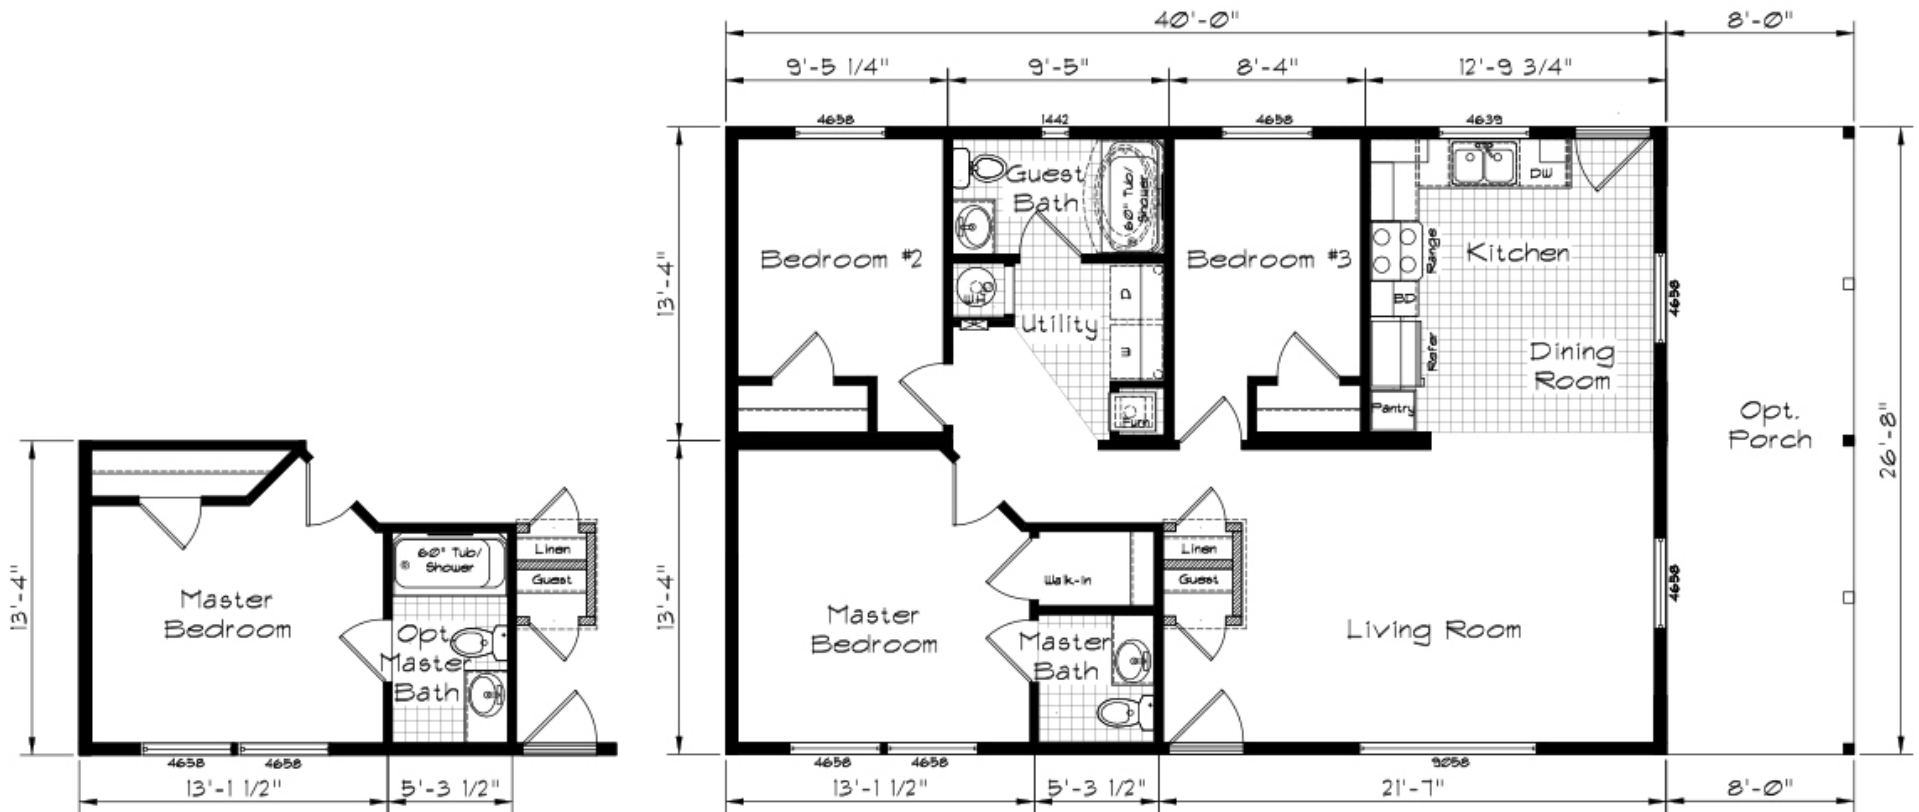

COACH CORRAL

THE HOME PEOPLE SINCE 1972

Cedar Canyon

3 Bedroom · 2 Bath · 1067 Square Feet

MODEL 2002

Coach Corral, Inc.
 3906 Cedardale Road - Mount Vernon, WA 98274
 360.424.8448 - office@coachcorral.com
 www.coachcorral.com