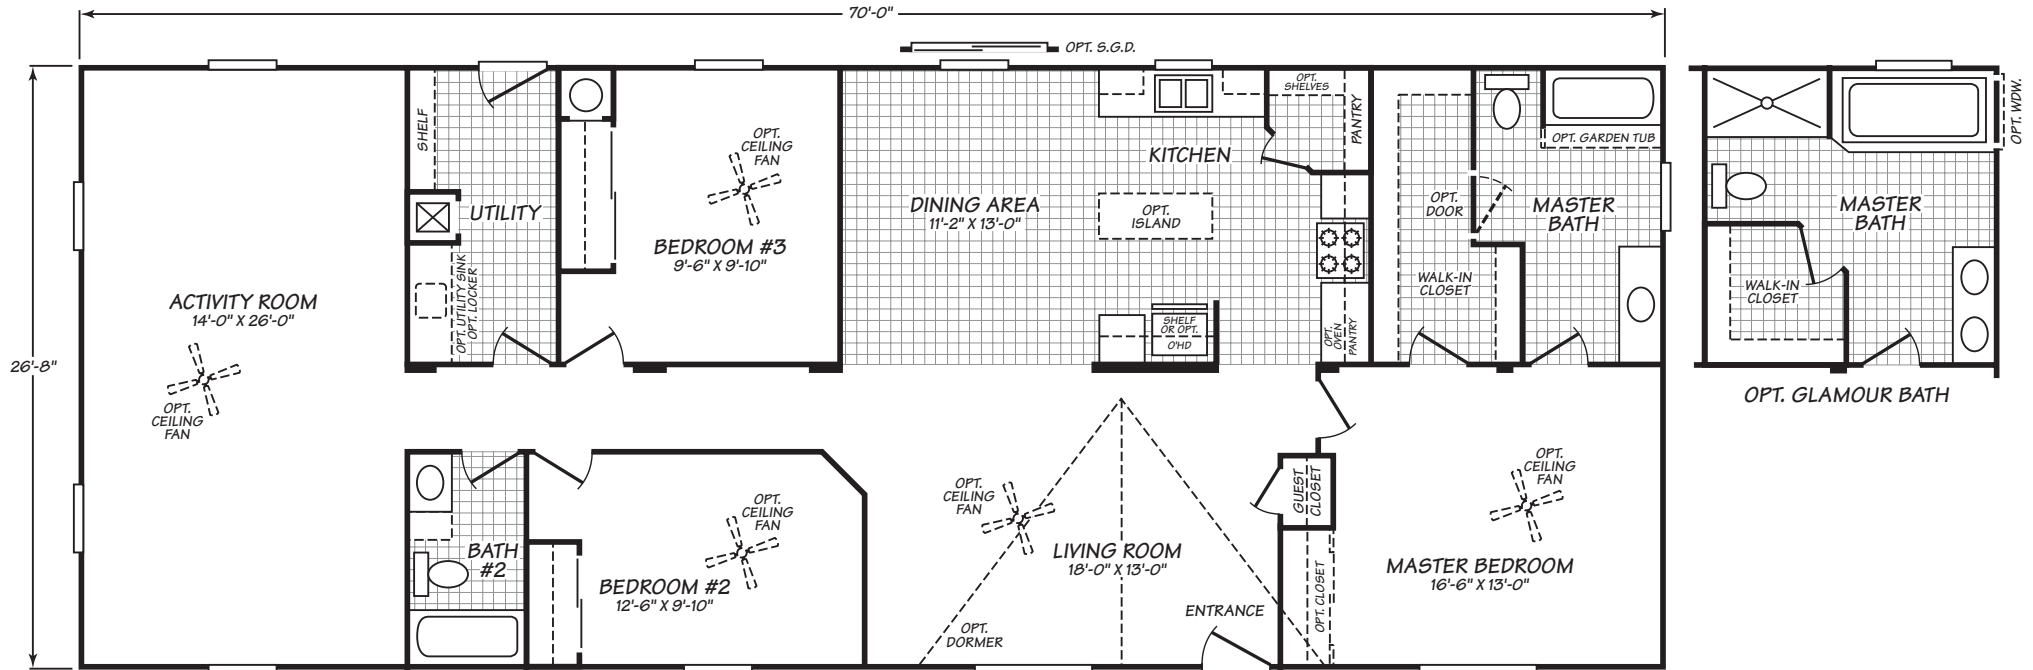

WESTON XTREME

MODEL 28703W

3 Bedroom • 2 Bath • 1,866 Square Feet

Important: Because we continually update and modify our products, it is important for you to know that our brochures and literature are for illustrative purposes only. Illustrations may show optional features. All information contained herein may vary from the actual home we build. Dimensions are nominal and length and width measurements are from exterior wall to exterior wall. We reserve the right to make changes at any time, without notice or obligation, in prices, colors, materials, specifications, features and models. Please check with your retailer for specific information about the home you select.