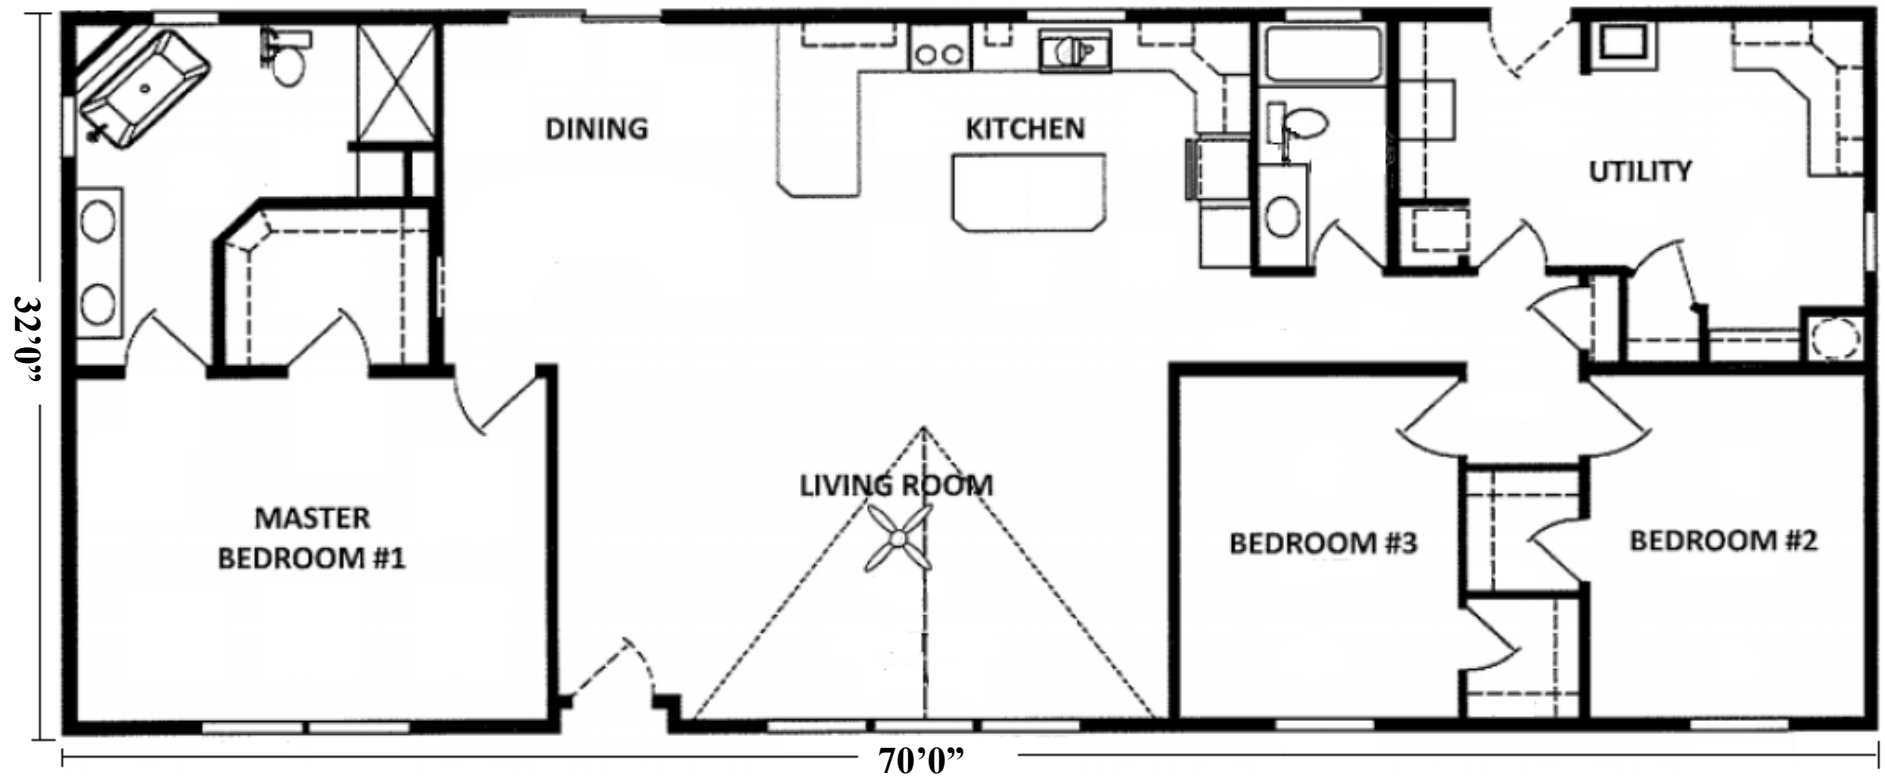

COACH CORRAL

THE HOME PEOPLE SINCE 1972

The Grand Canyon

3 Bedroom · 2 Bath · 2,119 Square Feet

MODEL1703CT

Coach Corral, Inc.

3906 Cedardale Road - Mount Vernon, WA 98274

360.424.8448 - office@coachcorral.com