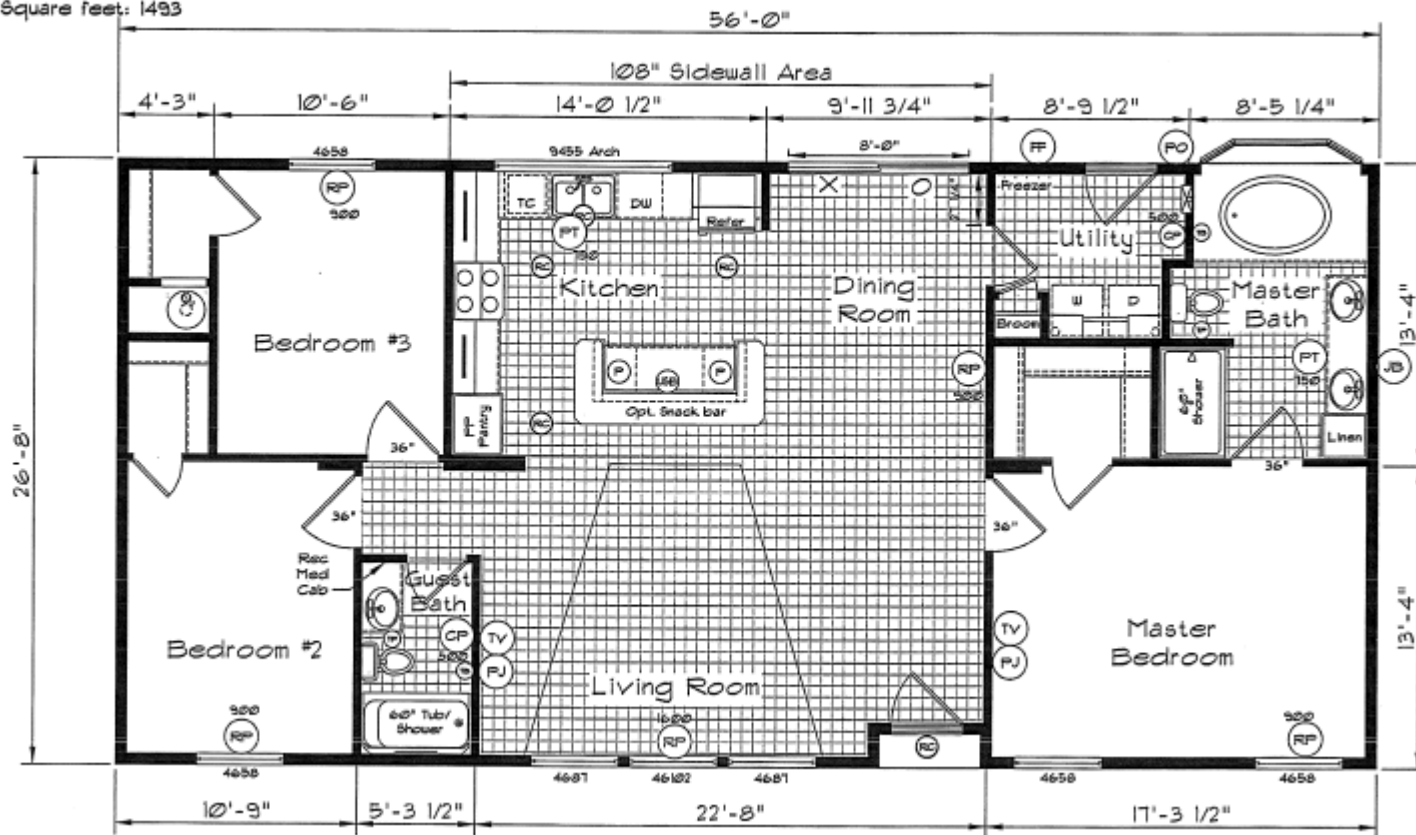

# Pioneer

3 Bedroom · 2 Bath · 1,494 Square Feet

## MODEL K2504

The Home People Since 1972

Model: 2504  
Square feet: 1493

Coach Corral, Inc.

3906 Cedardale Road - Mount Vernon, WA 98274

360.424.8448 - office@coachcorral.com