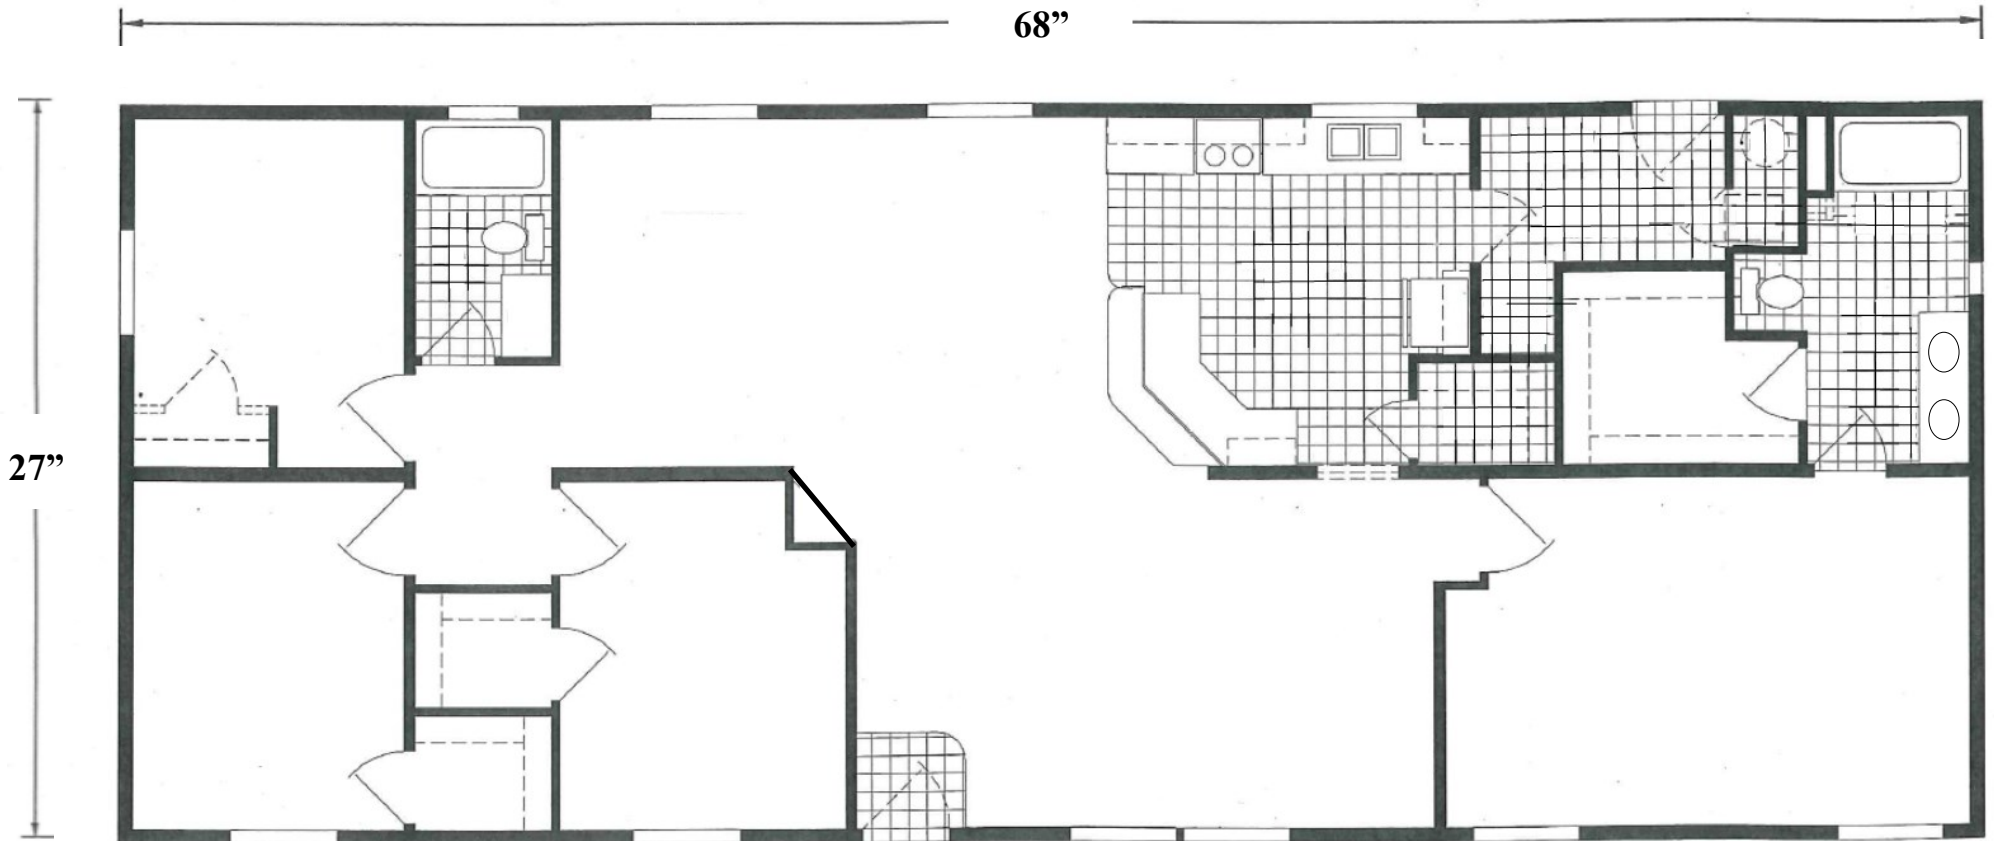

Forester

4 Bedroom · 2 Bath · 1836 Sq Ft

COACH CORRAL MODEL S1281CTC

THE HOME PEOPLE SINCE 1972

Coach Corral, Inc.

3906 Cedardale Road - Mount Vernon, WA 98274

360.424.8448 - office@coachcorral.com

www.coachcorral.com