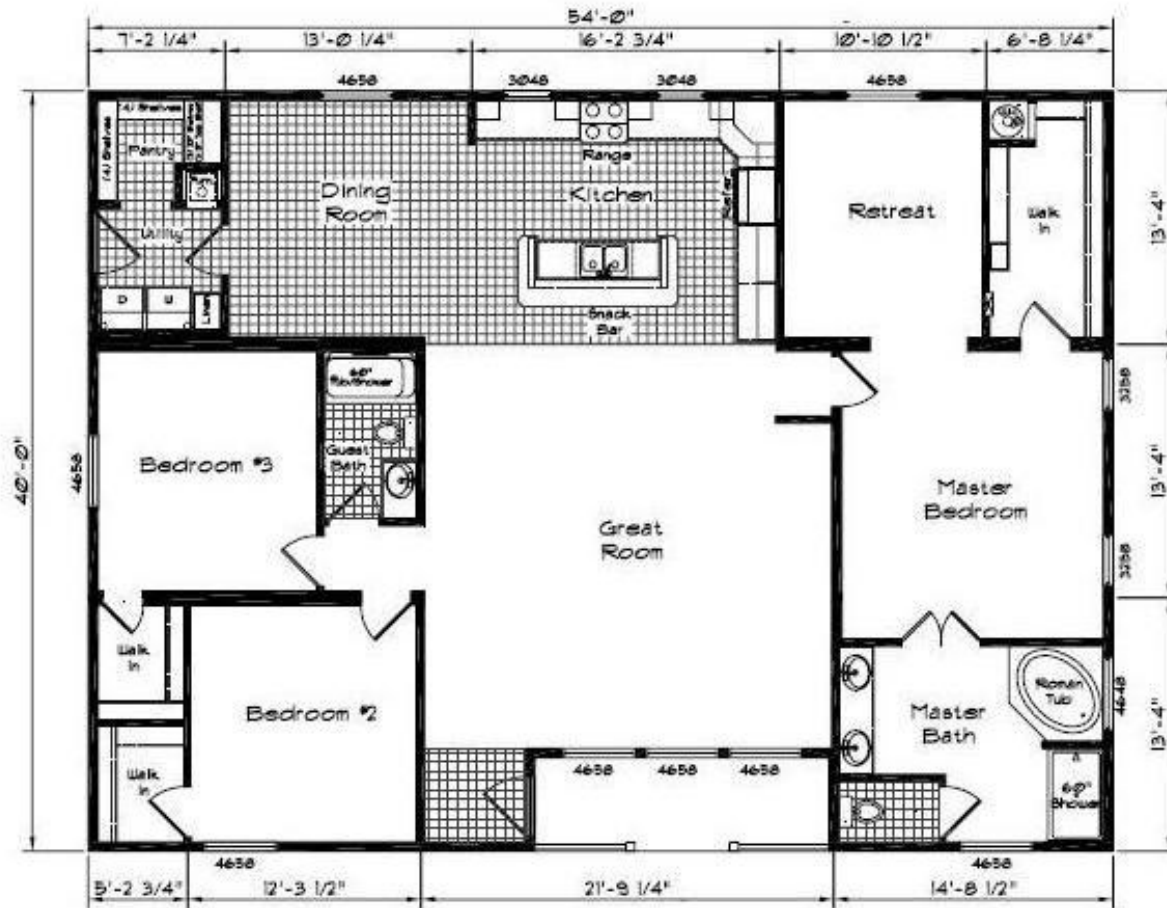

Mountain Lodge

3 Bedroom · 2 Bath · 2160 Square Feet

COACH CORRAL MODEL K2068

THE HOME PEOPLE SINCE 1972

Coach Corral, Inc.

3906 Cedardale Road - Mount Vernon, WA 98274

360.424.8448 - office@coachcorral.com