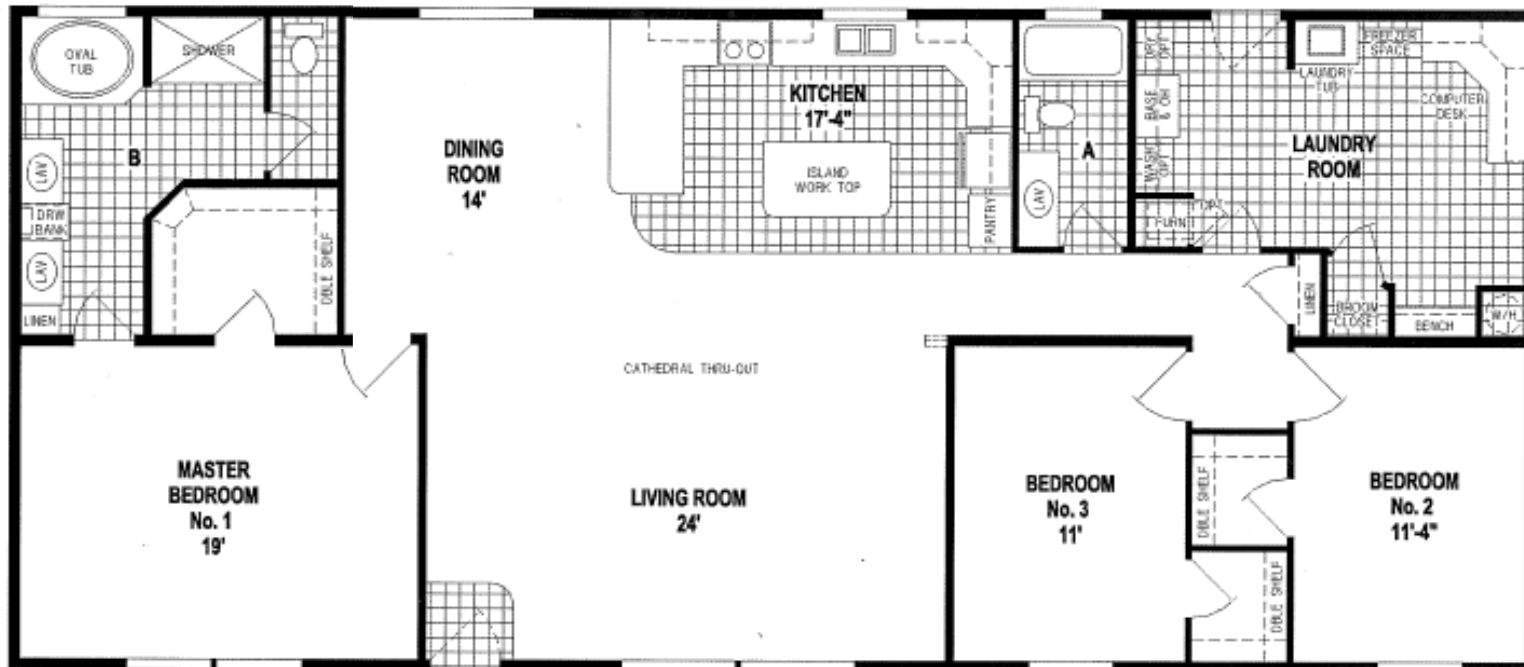

The Home People Since 1972

Grand Canyon

3 Bedroom · 2 Bath · 2223 Square Feet

MODEL S1703CT

Coach Corral, Inc.
3906 Cedardale Road - Mount Vernon, WA 98274
360.424.8448 - office@coachcorral.com
www.coachcorral.com