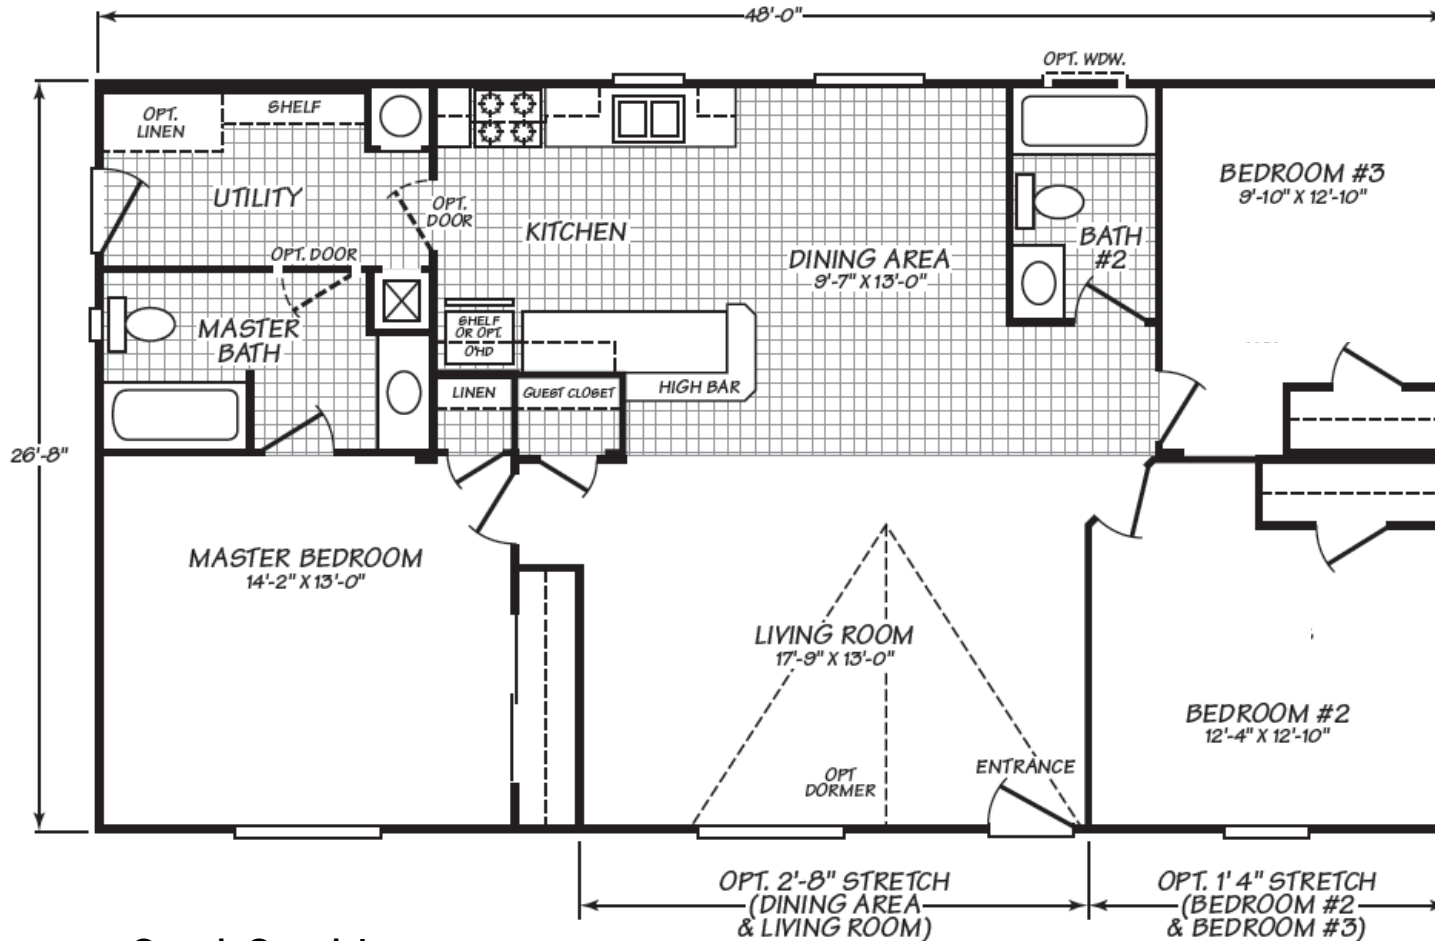

The Home People Since 1972

Woodlands

3 Bedroom · 2 Bath · 1279 Square Feet

MODEL F28483W

Coach Corral, Inc.

3906 Cedardale Road - Mount Vernon, WA 98274

360.424.8448 - office@coachcorral.com

www.coachcorral.com