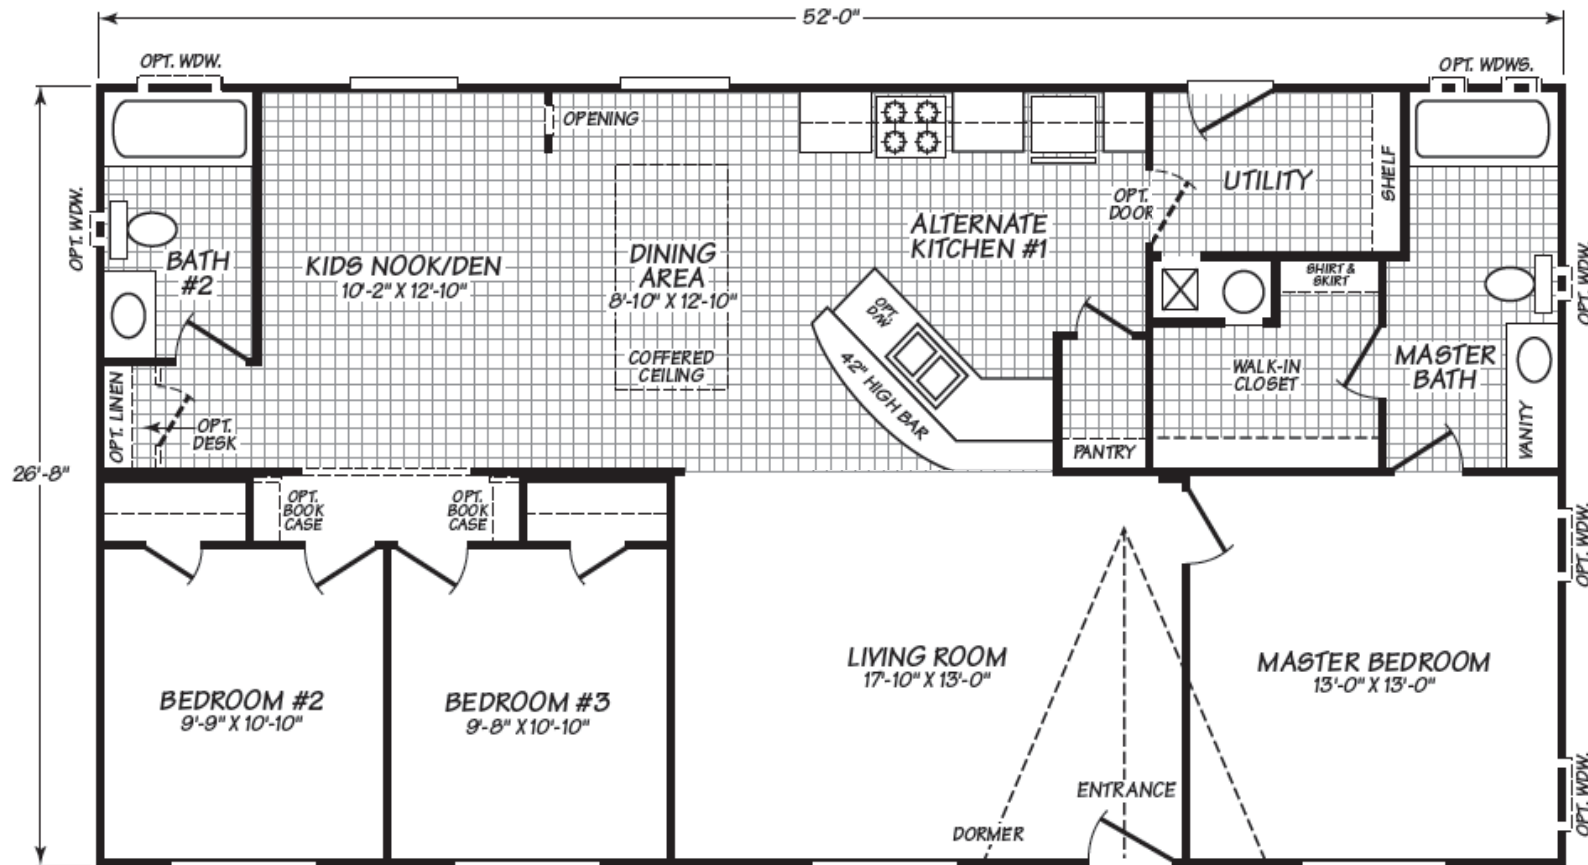

The Home People Since 1972

Cypress

3 Bedroom · 2 Bath · 1386 Square Feet

MODEL F28523W

Coach Corral, Inc.

3906 Cedardale Road - Mount Vernon, WA 98274

360.424.8448 - office@coachcorral.com

www.coachcorral.com