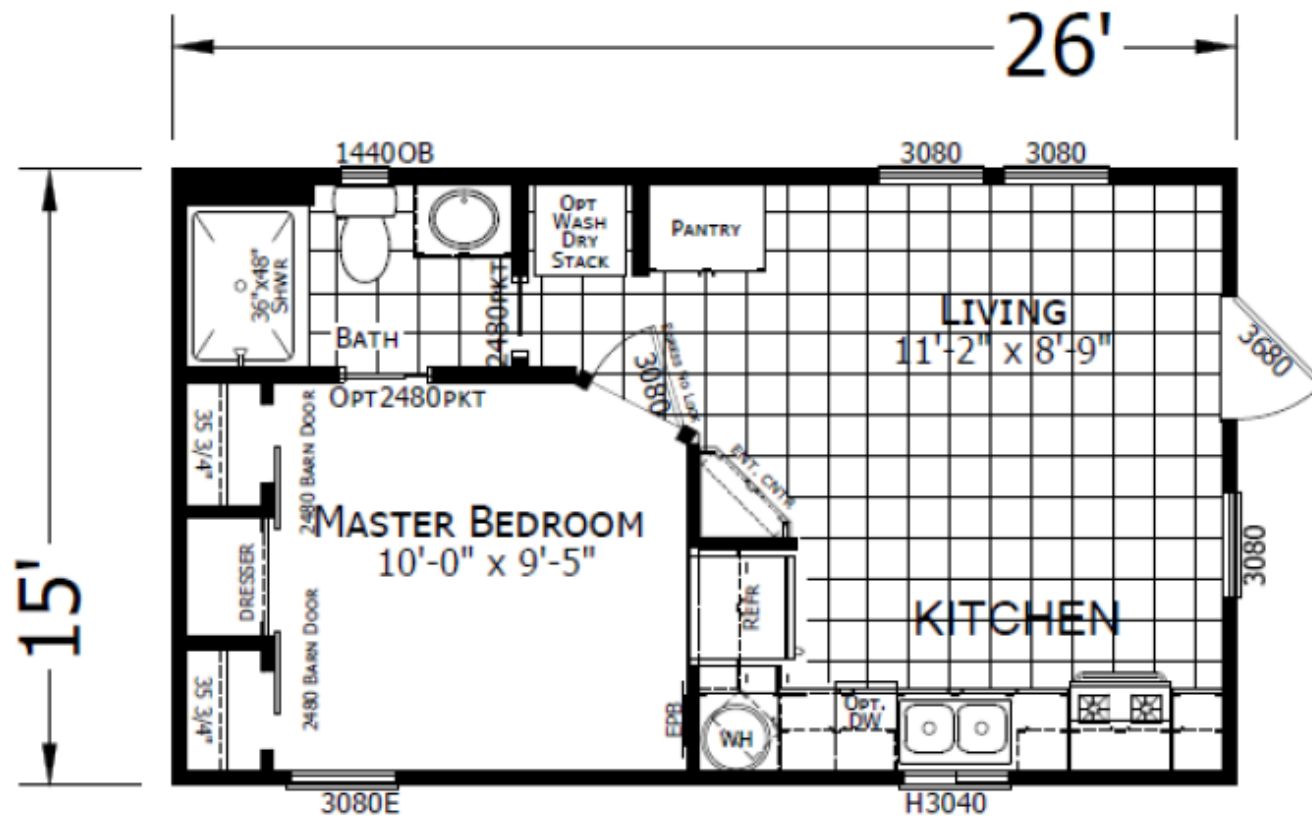

Coach Corral, Inc.

3906 Cedardale Road - Mount Vernon, WA 98274

360.424.8448 - office@coachcorral.com

www.coachcorral.com