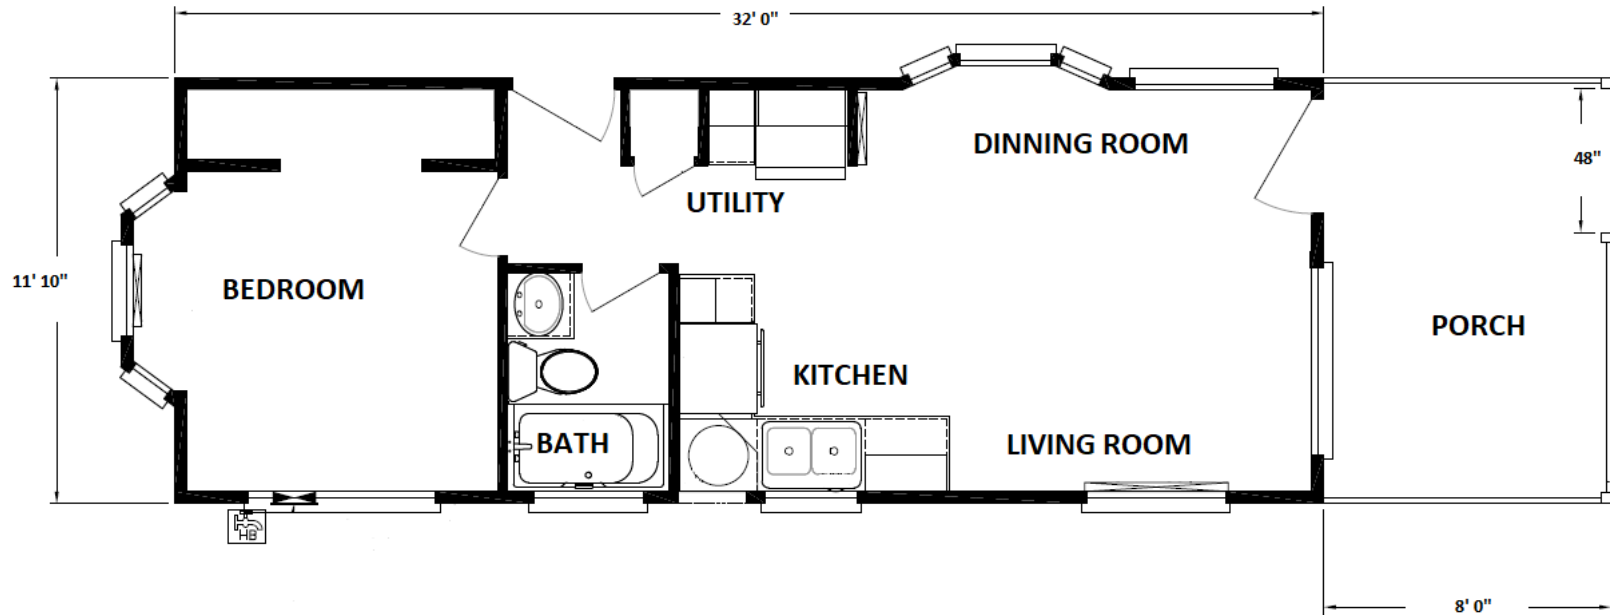

Coach Corral, Inc.

3906 Cedardale Road - Mount Vernon, WA 98274

360.424.8448 - office@coachcorral.com

www.coachcorral.com